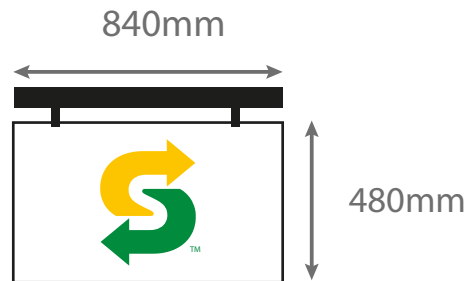

Main Fascia

Project Manager Phil Richardson	Contact	
Designer	Site Location	
Date 21.12.21		
Scale NTS@A3	Job No. tbc	Page No. 01

Folded P/C Aluminium sign tray with S/A Vinyl letters overhead trough light

Double Sided Projection Sign
Folded P/C Aluminium sign tray
with S/A Vinyl letters
overhead trough light

Item No. 1.

Artwork &
Visual

Project Manager Phil Richardson	Contact	
Designer	Site Location	
Date 21.12.21		
Scale NTS@A3	Job No. tbc	Page No. 01