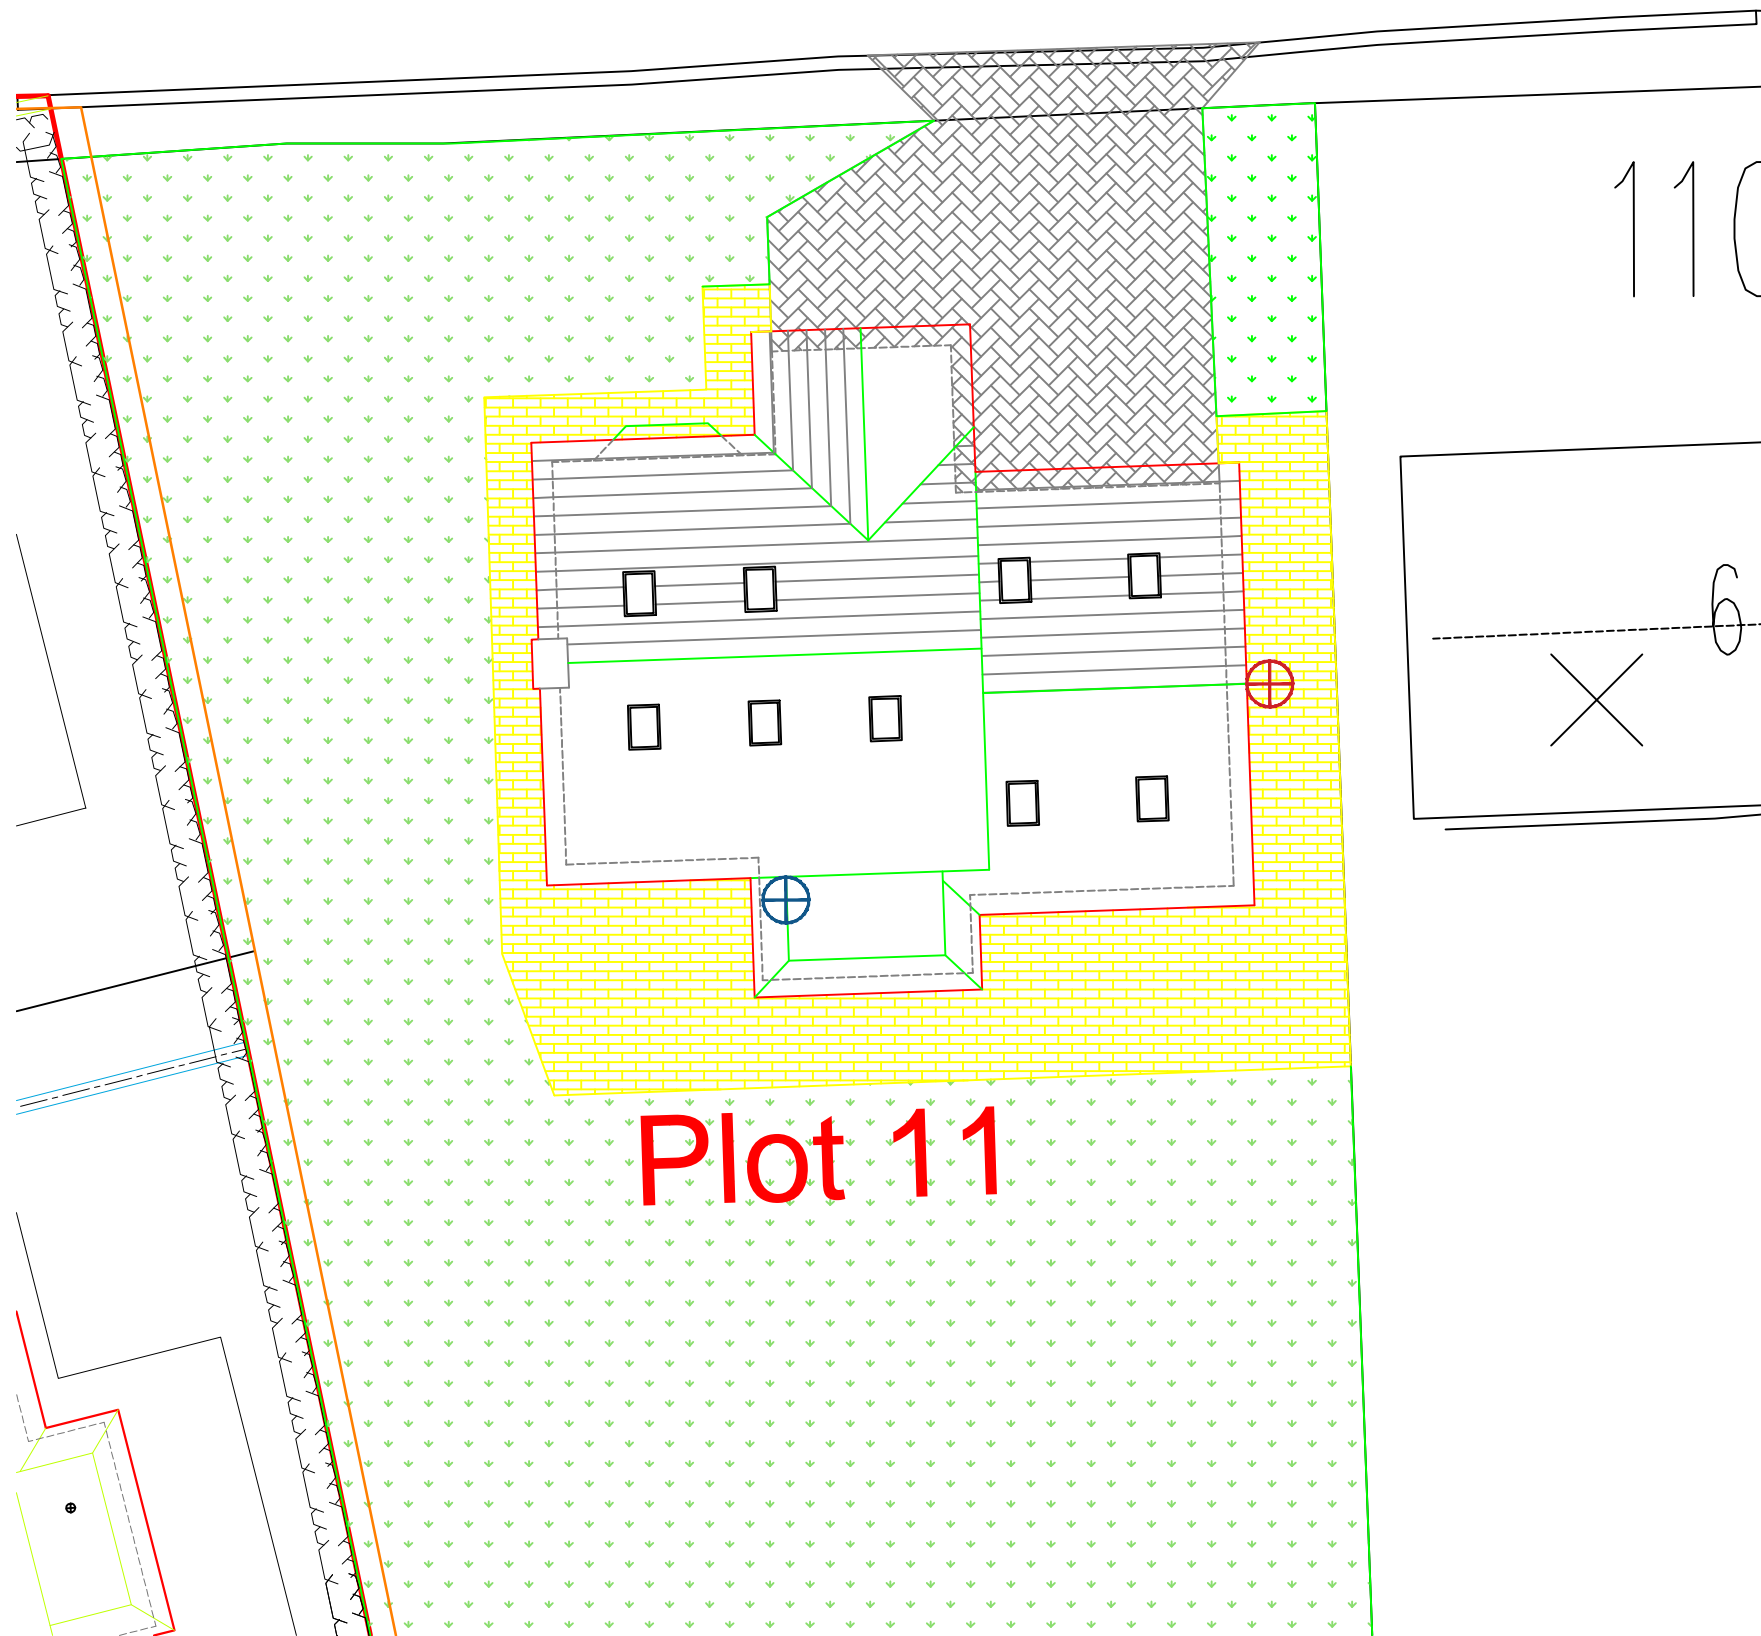

Chatburn Old Road

KEY:

DENOTES 1X SURFACE MOUNTED BIRD BOX - INDICATIVE TYPE BELOW:

DENOTES 1X INTEGRATED BAT BOX - INDICATIVE TYPE BELOW:

Plot 11

REV	DATE	DRAWN	DESCRIPTION	ARCH CHECK	ENG CHECK
PROJECT PLOT 11 HARE HILL CROFT, CHATBURN OLD ROAD					
CLIENT MR R JACKSON			DRAWING TITLE BIRD & BAT BOX PLAN		
DRN BY DATE	AM APR 23	SCALE NTS @ A3	JOB REF 001	DRAWING NUMBER PLOT11/DOC/BIRD&BAT	REV -