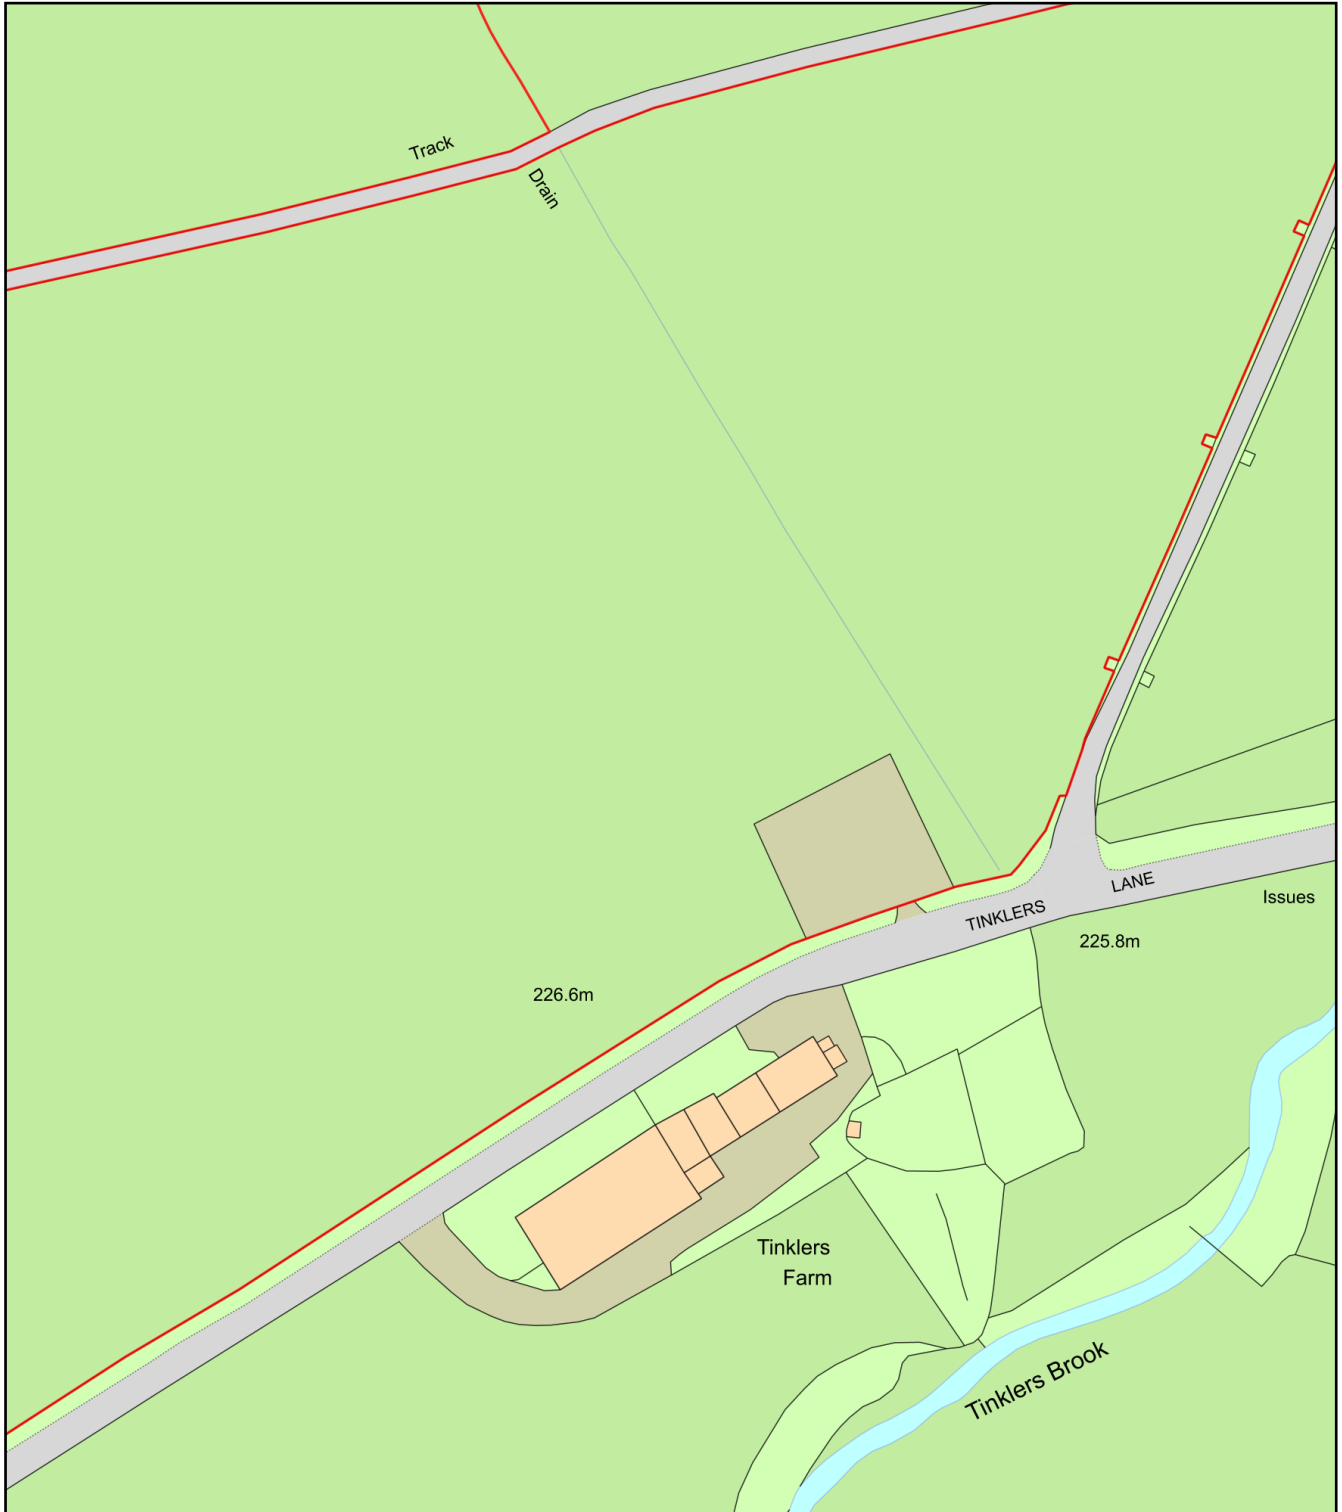

# Lower Edge Farm - New Building Site

Plan Produced for: **Mike Walker**

Date Produced: 14 Apr 2023

Plan Reference Number: TQRQM23104131215436

Scale: 1:1250 @ A4