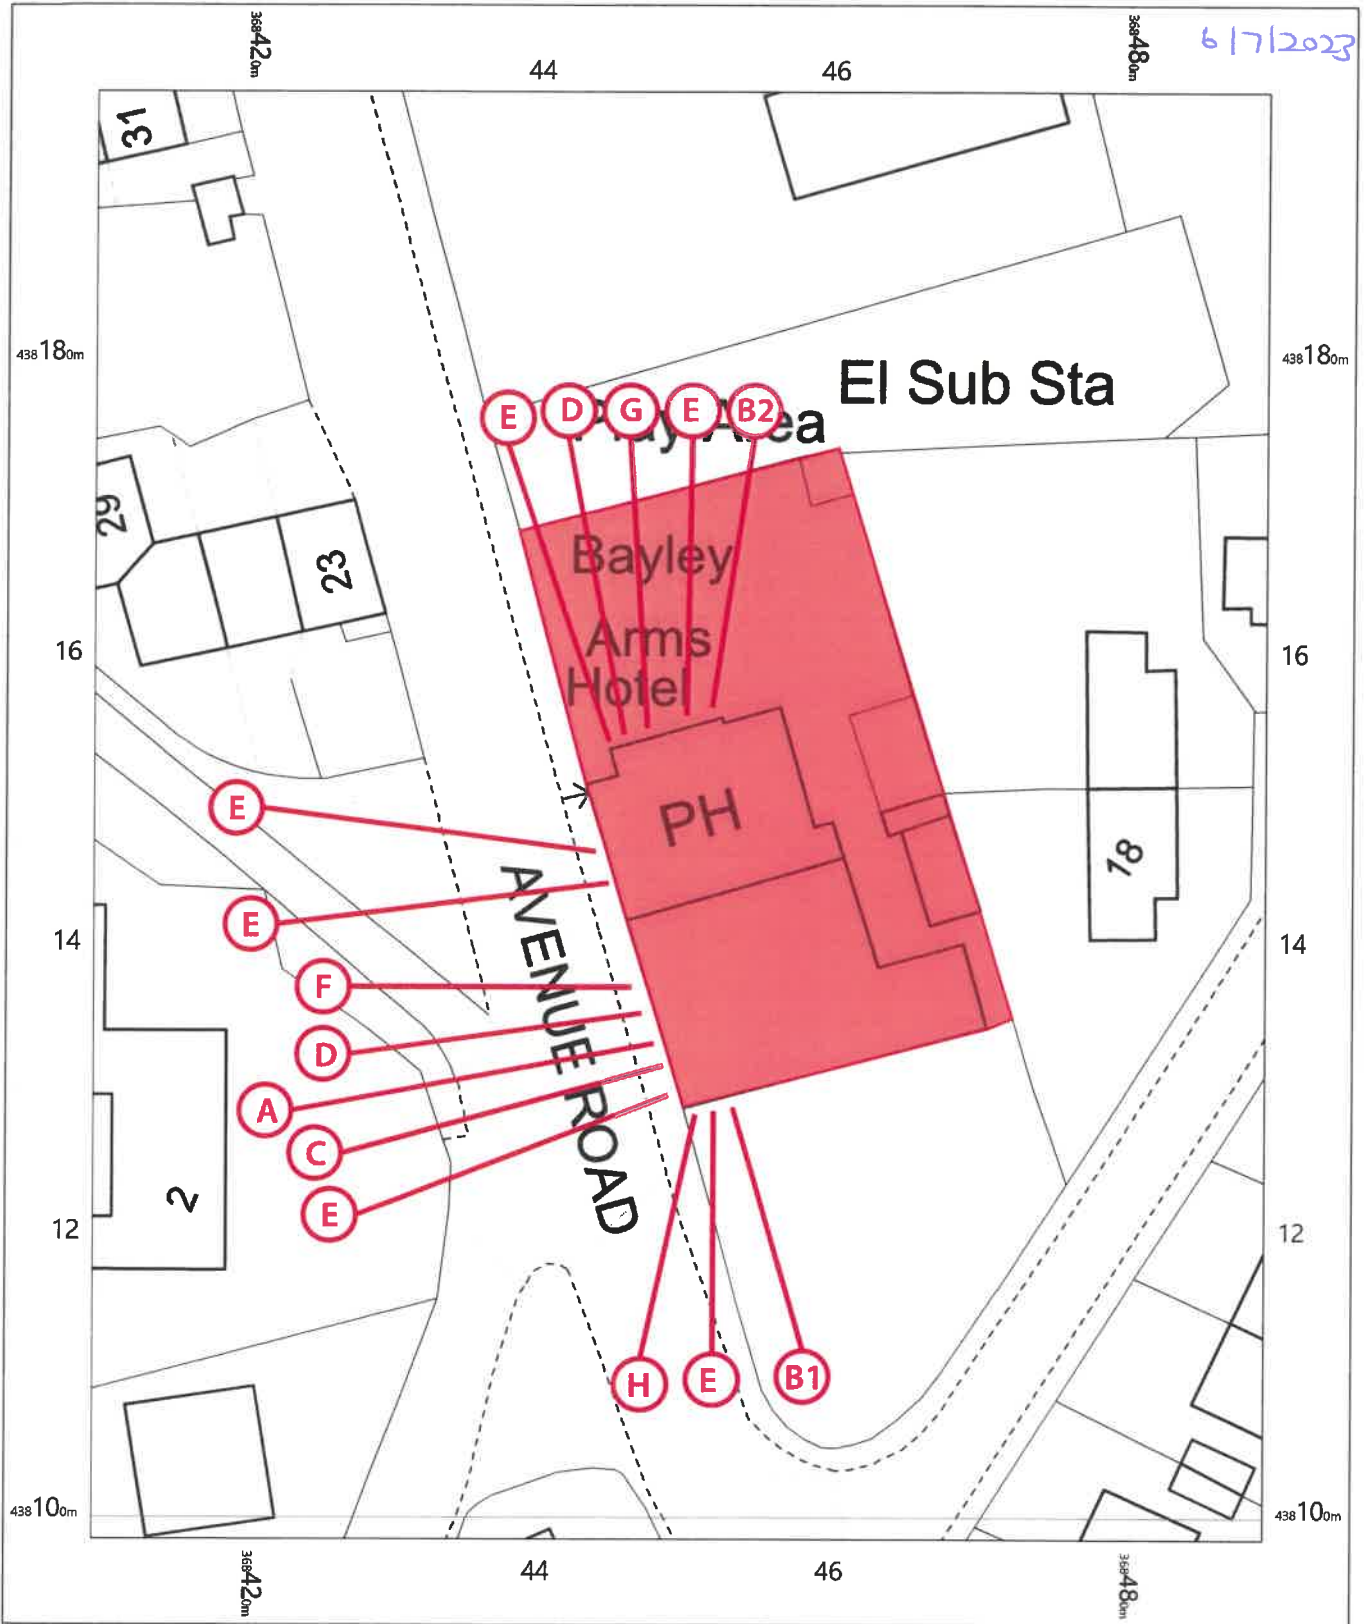

31202310528 +

0529

6/7/2023

The Bayley Arms
 Avenue Road
 Hurst Green
 Clitheroe
 BB7 9QB

OS MasterMap 1250/2500/10000 scale
 Friday, October 18, 2019, ID: JEW-00835327
 maps.johnewright.com

1:1250 scale print at A4, Centre: 368450 E, 438149 N

©Crown Copyright Ordnance Survey. Licence no. 100025568

johnewright

maps@johnewright.com
 tel: 0115 950 6633

31/2023/0528
+ 0529

6/7/2023

The Bayley Arms
Avenue Road
Hurst Green
Clitheroe
BB7 9QB

OS MasterMap 1250/2500/10000 scale
Friday, October 18, 2019, ID: JEW-00835326
maps.johnewright.com

1:500 scale print at A4, Centre: 368450 E, 438148 N

©Crown Copyright Ordnance Survey. Licence no. 100025568

johnewright

maps@johnewright.com
tel: 0115 950 6633