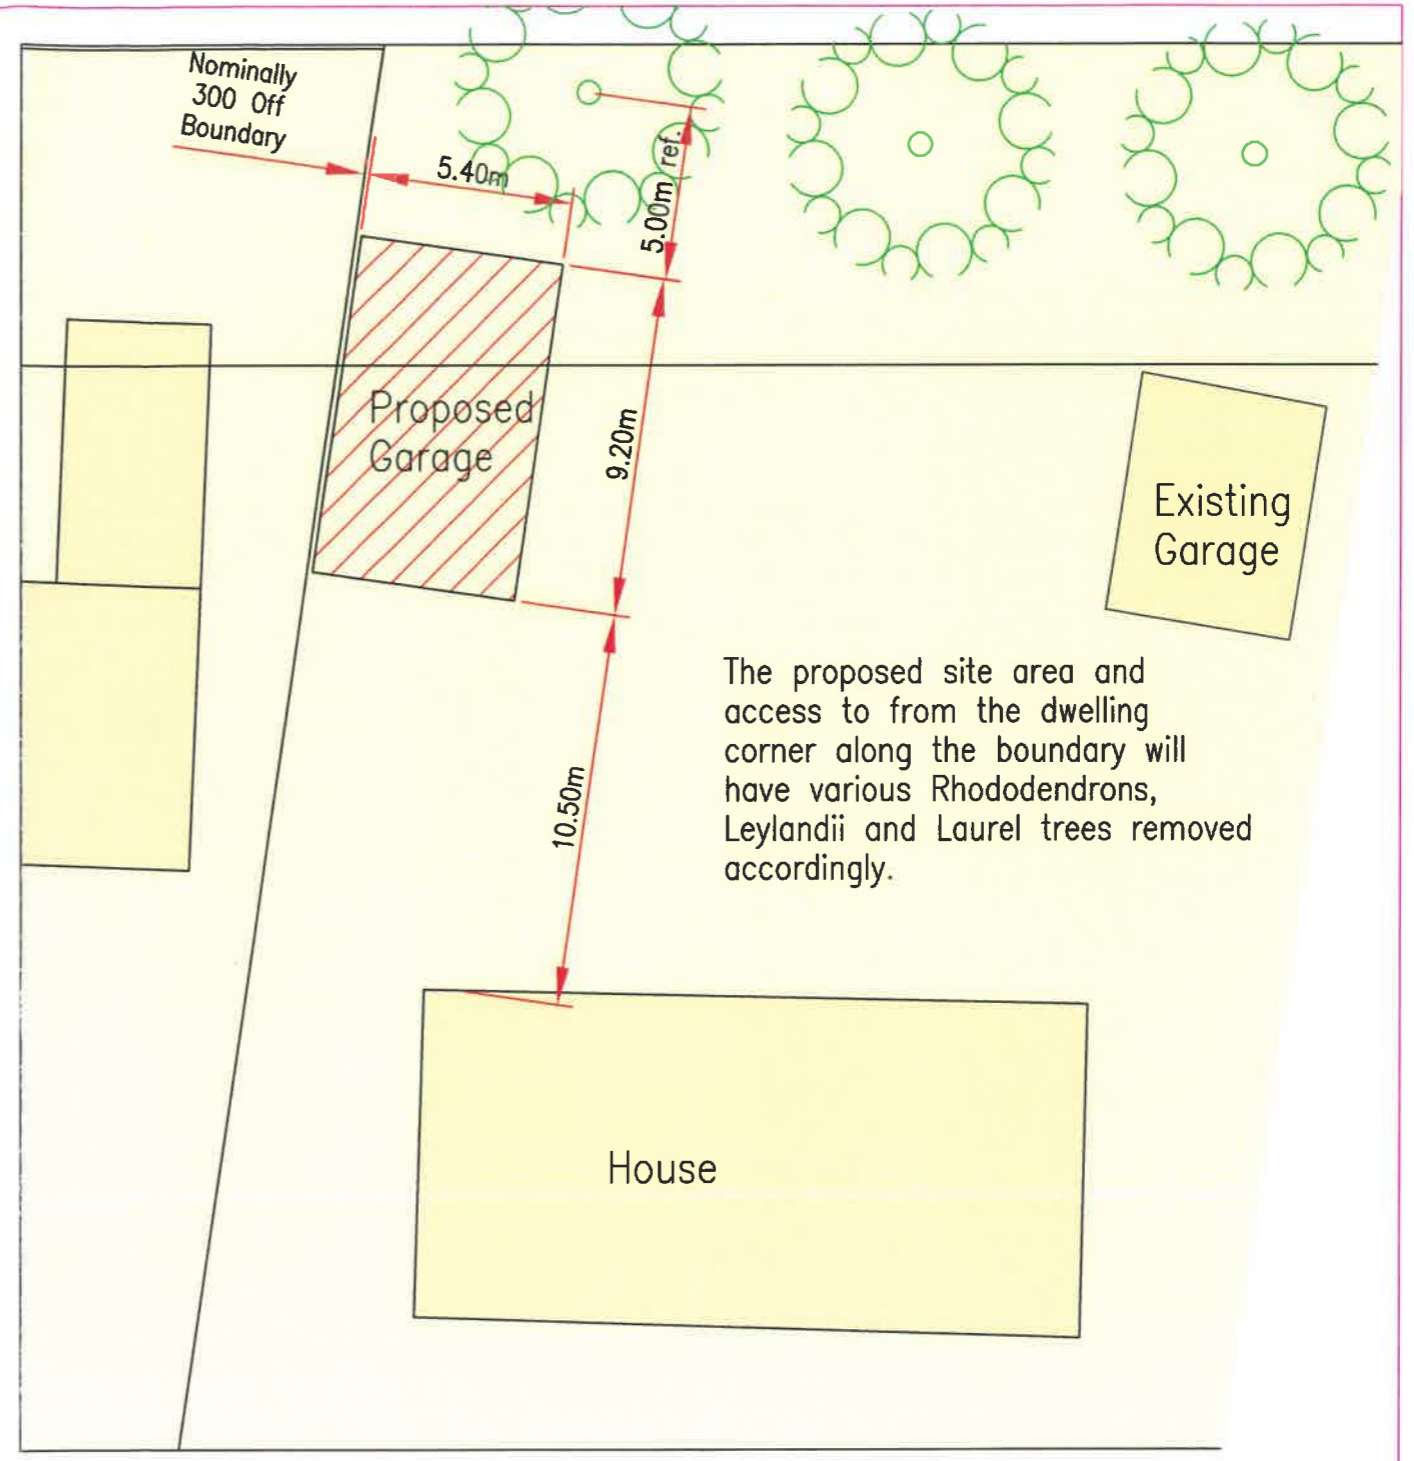

Block Plan Scale 1:500

Layout Scale 1:200

(c) Crown Copyright and Database Rights 2022 OS 100060020

OS Map Scale 1:1250

Kemple Side.
Clitheroe Road.
Knowle Green.
Preston.
PR3 2YS.

Plot Scale 1:1250 @ A3 Paper Size

TITLE		
DRG.No.	SCALE; 1:1250	DATE. June 2023