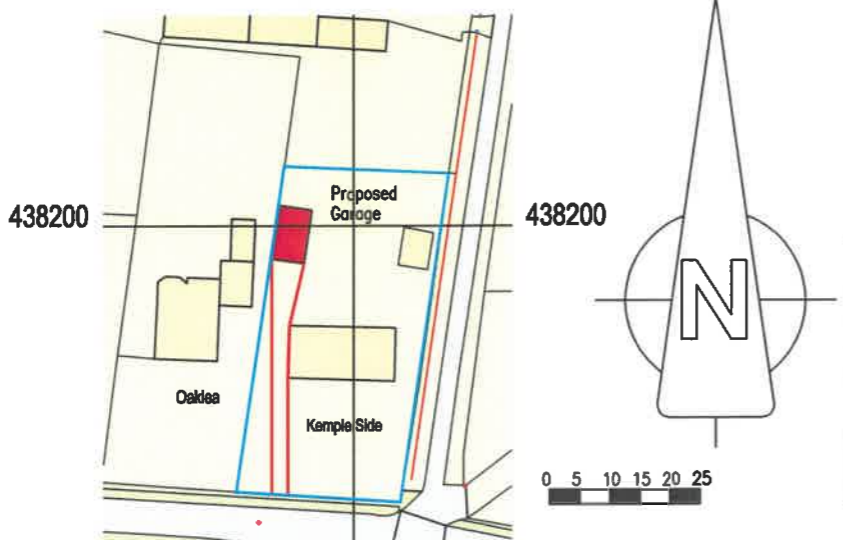

Block Plan Scale 1:500

Layout Scale 1:200

(c) Crown Copyright and Database Rights 2022 OS 100060020

OS Map Scale 1:1250

Kemple Side.
Clitheroe Road.
Knowle Green.
Preston.
PR3 2YS.

Plot Scale 1:1250 @ A3 Paper Size