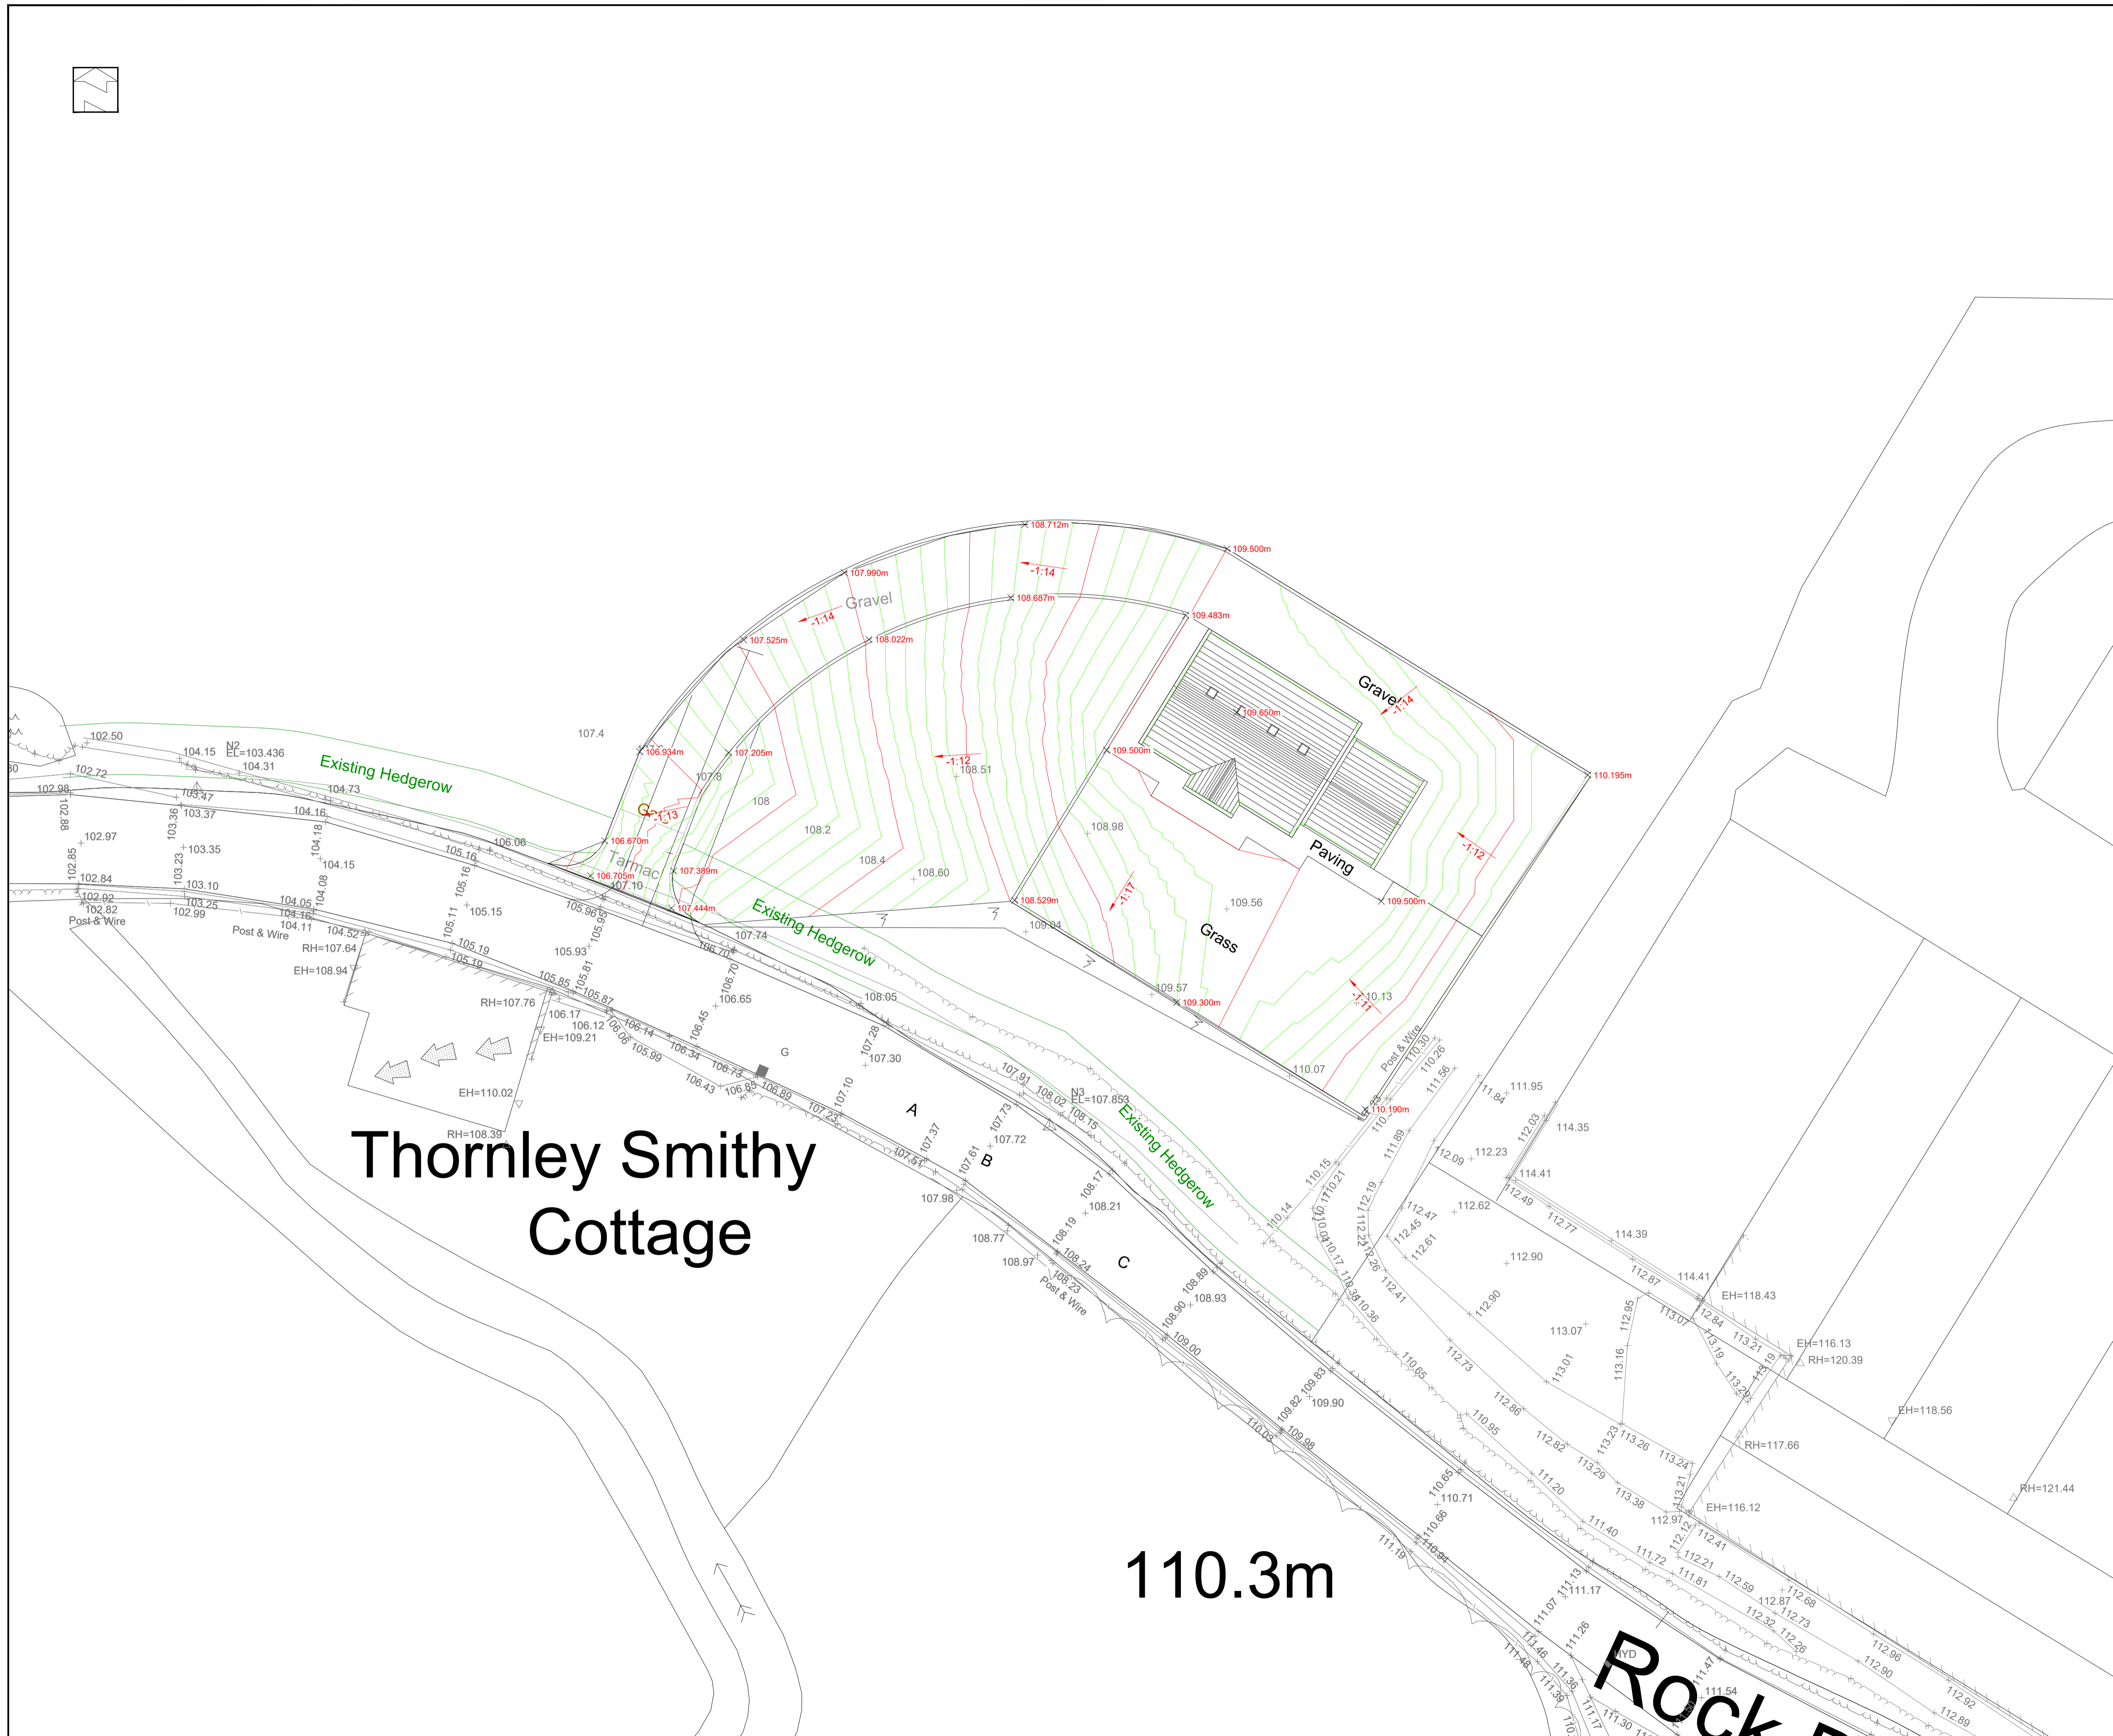

This drawing is copyright of DART Engineers Ltd and must not be copied or reproduced in any way without written consent.

DO NOT SCALE OFF THIS DRAWING

Status			
No.	Revision	Date	Drwn

Thornley Smithy Cottage

110.3m

ROCK

CONTACT
e: andy@dart-engineers.com
e: robt@dart-engineers.com
m: 07725281902
w: www.dart-engineers.com

CLIENT
Mr and Mrs Airey

PROJECT
Thornley Hall Farm

DRAWING TITLE
Proposed Levels

Drawn	RT	Chkd	AD	Date	29.06.23	Scale	1/200
Sheet Size	A1		Drawing No.	23336-DR-C-0600		Revision	P1