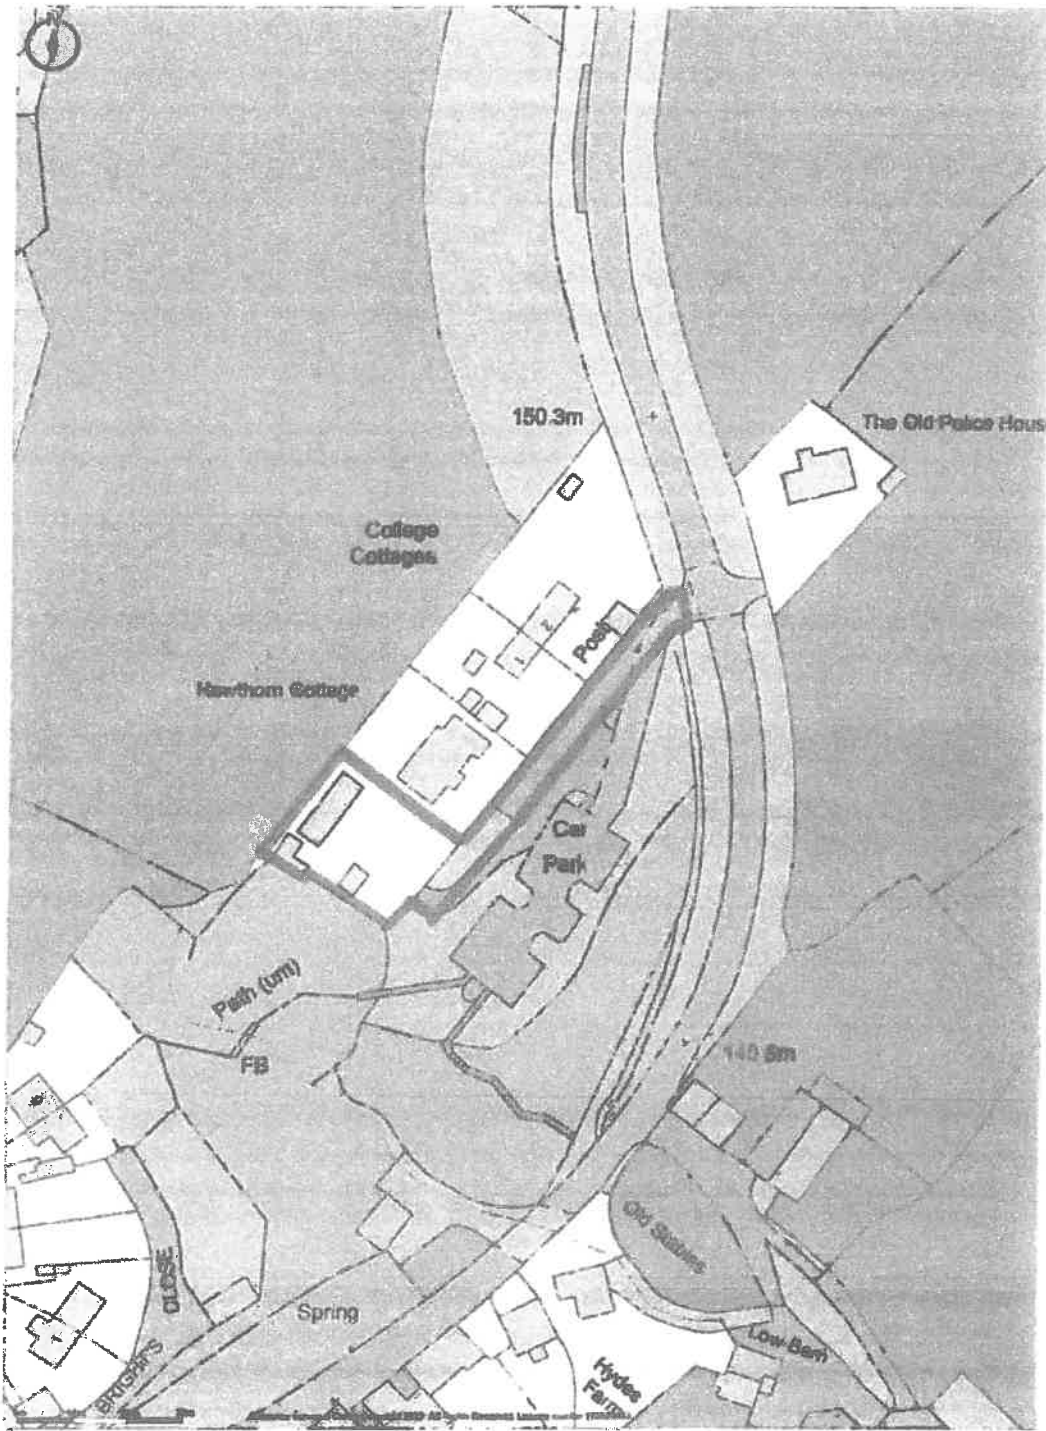

Former Estate Workshops adjacent Hawthorn Cottage, Newton In Bowland, Lancashire

Promap
LANDMARK INFORMATION

Ordnance Survey © Crown Copyright 2021. All Rights Reserved.
License number 100022431
Plotted Scale - 1:1250, Paper Size - A4