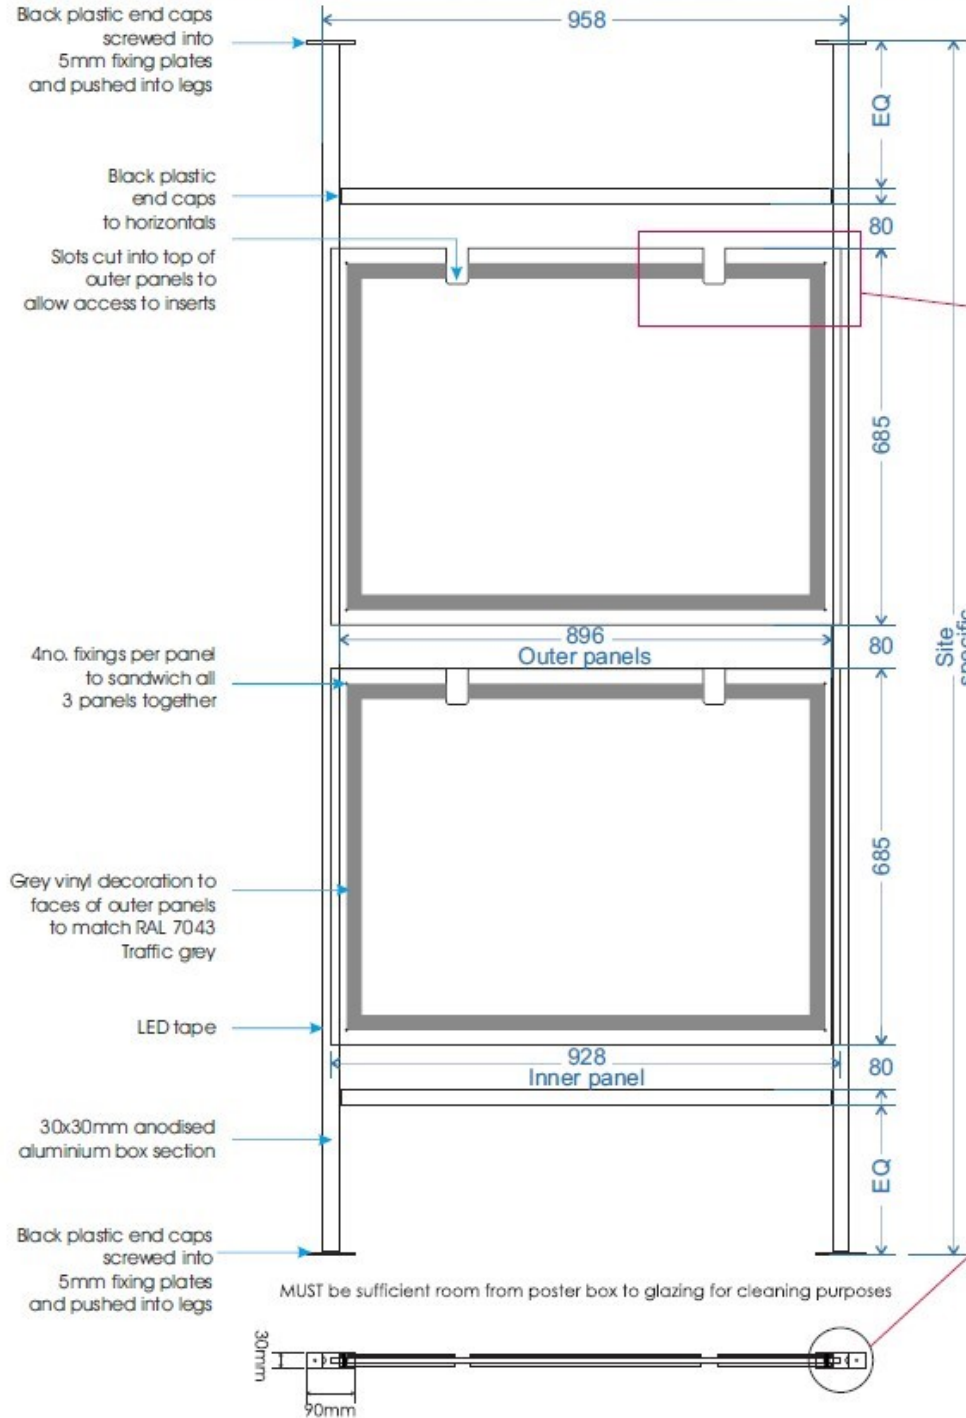

# A1 DOUBLE POSTER FRAME COMPLETE WITH LED ILLUMINATION

Inner 8mm clear acrylic LED diffuser panels to extend through slots into uprights

Internal quality ribbon LEDs mounted inside aluminium section

Outer 3mm clear acrylic panels with slots and grey vinyl decoration

4 No. fixings per panel to sandwich all 3 panels together

8288-01  
Traffic Grey

RAL 7043  
Traffic Grey