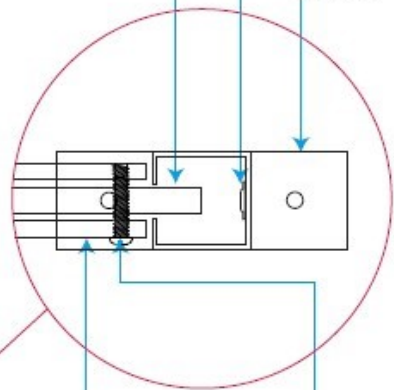

# A1 DOUBLE POSTER FRAME COMPLETE WITH LED ILLUMINATION

Inner 8mm clear acrylic LED diffuser panels to extend through slots into uprights

Internal quality ribbon LEDs mounted inside aluminium section

Outer 3mm clear acrylic panels with slots and grey vinyl decoration

4 No. fixings per panel to sandwich all 3 panels together

8288-01  
Traffic Grey

RAL 7043  
Traffic Grey