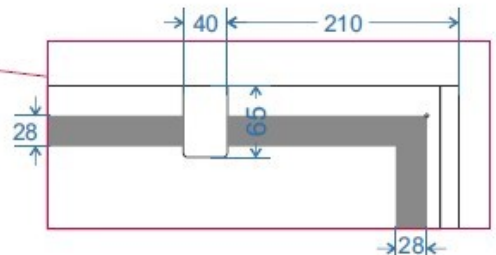

# A1 DOUBLE POSTER FRAME COMPLETE WITH LED ILLUMINATION

Inner 8mm clear acrylic LED diffuser panels to extend through slots into uprights

Internal quality ribbon LEDs mounted inside aluminium section

Outer 3mm clear acrylic panels with slots and grey vinyl decoration

4 No. fixings per panel to sandwich all 3 panels together

8288-01  
Traffic Grey

RAL 7043  
Traffic Grey