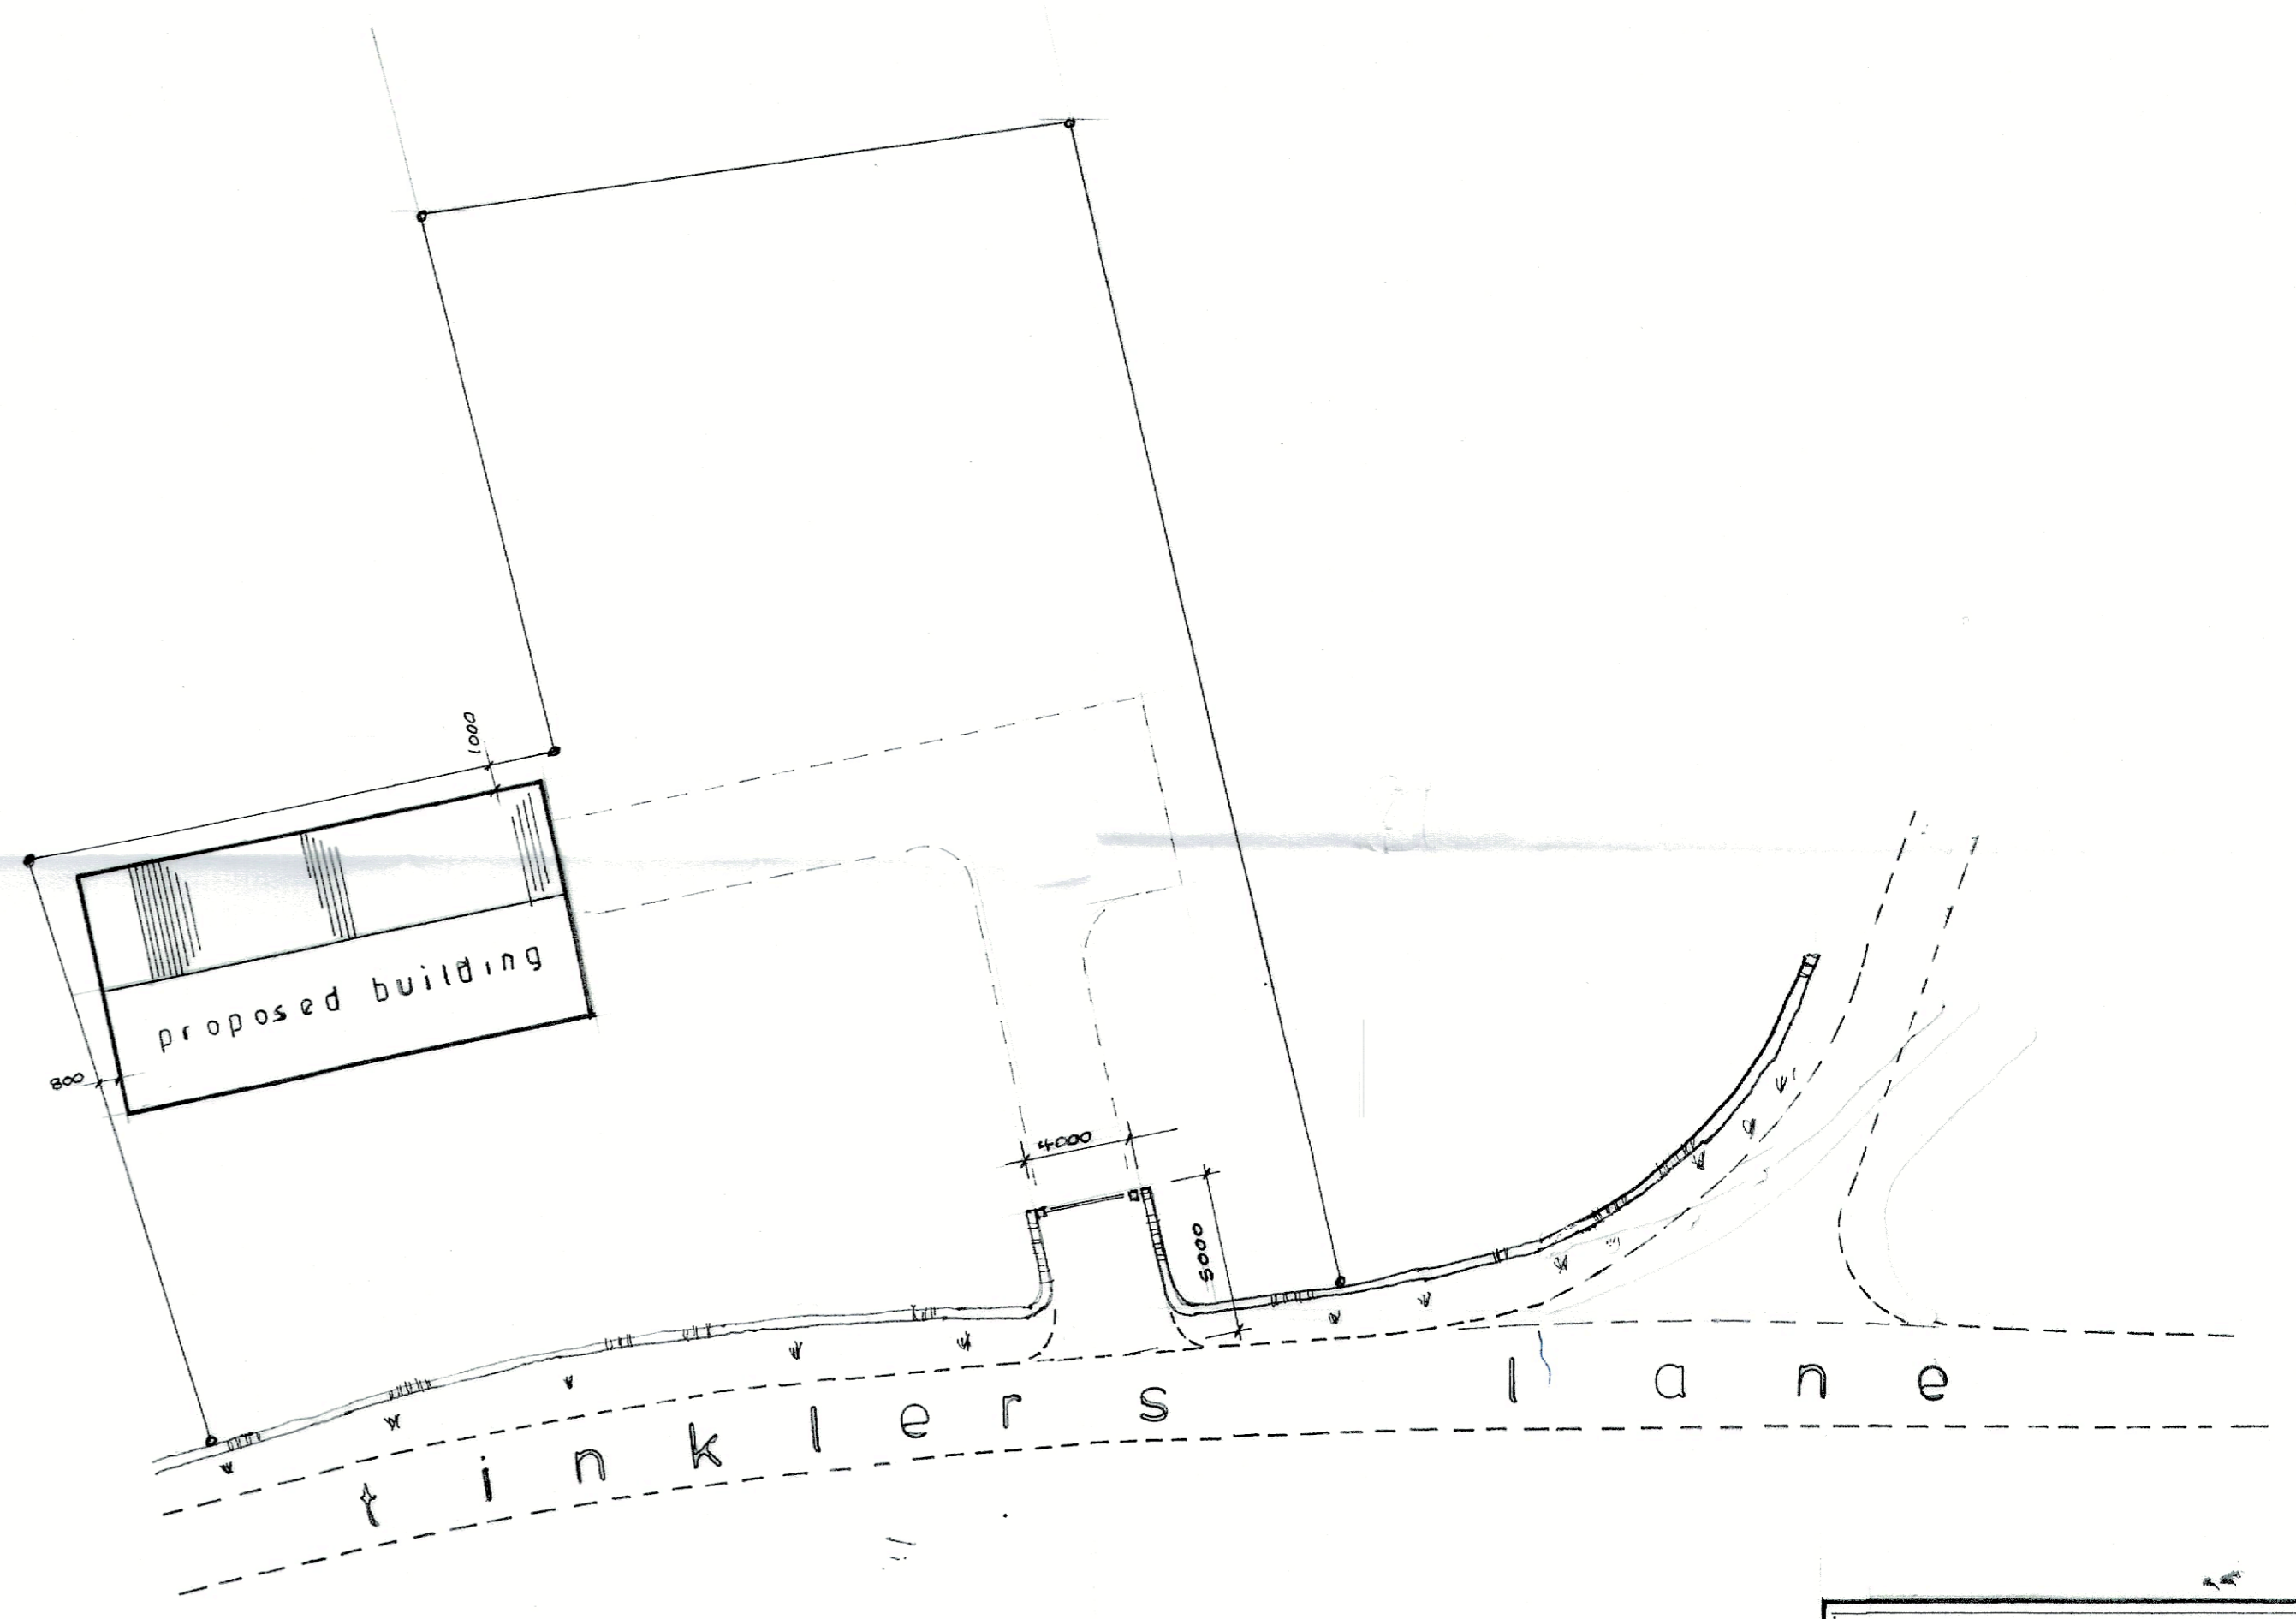

existing site plan

proposed site plan

S.J. Bialecki Building Surveyors
Drawing no 5004
Scale 1:200
Proposed Agricultural Building On Land At Lower Edge Farm Tinklers Lane Staidburn