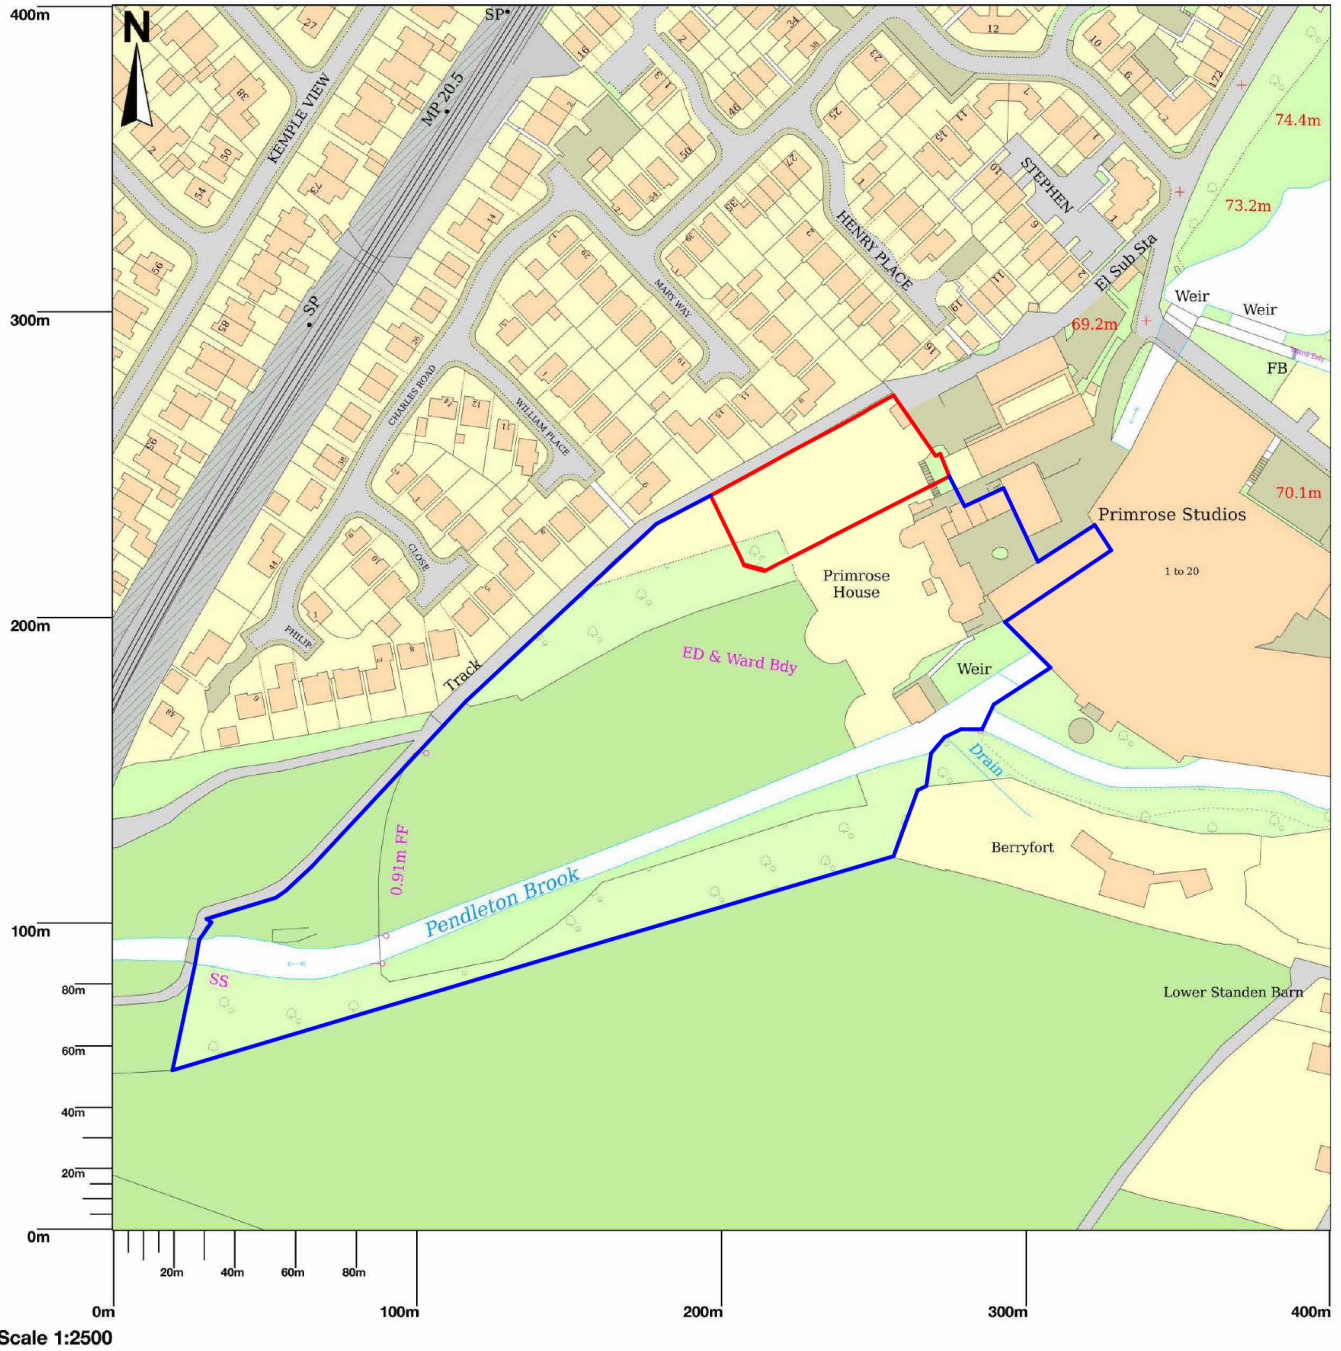

Nova, Primrose Road, Clitheroe, BB7 1BS

© Crown copyright and database rights 2023 OS 100054135. Map area bounded by: 373416,440477 373816,440877. Produced on 02 August 2023 from the OS National Geographic Database. Supplied by UKPlanningMaps.com. Unique plan reference: p16e/uk/983796/1325943

 <p>Studio Perfectus Architectural & Landscape Design</p>	PROJECT	CLIENT				
	NOVA, PRIMROSE ROAD, CLITHEROE, BB7 1BS		MR & MRS STEPHENSON			
	SHEET	LOCATION PLAN	Date	Project Number	Scale (@ A4)	REV
			01/08/2023	SP/160	1 : 2500	A
		Drawn by	DRAWING NUMBER			
		Checked by	L1.3			