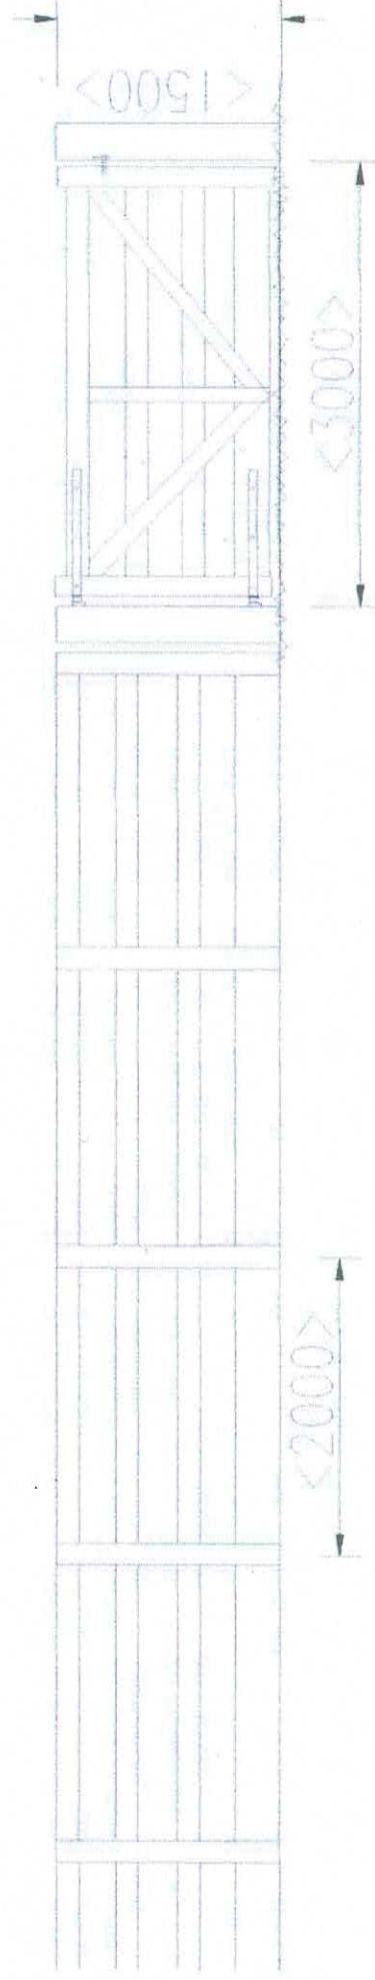

Materials:
Surface - rubber chip
Boundary fence - timber post & rail
Gate - timber

Menage Plan
Scale 1:100 @ A3

Materials:

Timber tanalised post & rail fence with base kicker
board

Timber tanalised gate

**Equine Menage
Fence and Gate Detail
Scale 1: 50 @ A3**