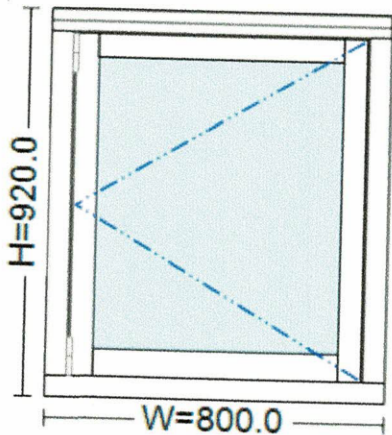

Viewed from outside.

Computed Values

Unit Price		
Quantity		1 pcs
Value		

021 -

Size:	1,080.0 mm x 990.0 mm
Profile System:	Traditional Flush Casement Window System / Paint TBC / Laminate Sapele
Fittings:	TBC / Special Order Ironmongery
Glass:	4mm SOFTCOAT - 16mm Black Warm Edge (Argon) - 4mm LOW IRON (24.0 mm)

Viewed from outside. Opens outwards.

Computed Values

Unit Price		
Quantity		1 pcs
Value		

022 -

Size:	1,125.0 mm x 2,000.0 mm
Profile System:	Traditional Flush Casement Window System / Paint TBC / Laminate Sapele
Glass:	6.8mm LAMINATED SOFT COAT - 12mm Black Warm Edge (Argon) - 4mm TUFF LOW IRON (22.8 mm)

Viewed from outside.

Computed Values		
Unit Price		
Quantity		1 pcs
Value		

023 -

Size:	800.0 mm x 920.0 mm
Profile System:	Traditional Flush Casement Window System / Paint TBC / Laminate Sapele
Fittings:	TBC / Special Order Ironmongery
Glass:	4mm SOFTCOAT - 16mm Black Warm Edge (Argon) - 4mm LOW IRON (24.0 mm)

Viewed from outside. Opens outwards.

Computed Values		
Unit Price		
Quantity		1 pcs
Value		

024 -

Size:	1,050.0 mm x 1,195.0 mm
Profile System:	Traditional Flush Casement Window System / Paint TBC / Laminate Sapele
Fittings:	TBC / Special Order Ironmongery
Glass:	4mm SOFTCOAT - 16mm Black Warm Edge (Argon) - 4mm LOW IRON (24.0 mm)