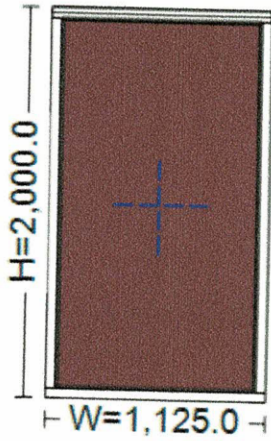

022 -

Size:	1,125.0 mm x 2,000.0 mm
Profile System:	Traditional Flush Casement Window System / Paint TBC / Laminate Sapele
Glass:	6.8mm LAMINATED SOFT COAT - 12mm Black Warm Edge (Argon) - 4mm TUFF LOW IRON (22.8 mm)

Viewed from outside.

Computed Values		
Unit Price		
Quantity		1 pcs
Value		

023 -

Size:	800.0 mm x 920.0 mm
Profile System:	Traditional Flush Casement Window System / Paint TBC / Laminate Sapele
Fittings:	TBC / Special Order Ironmongery
Glass:	4mm SOFTCOAT - 16mm Black Warm Edge (Argon) - 4mm LOW IRON (24.0 mm)