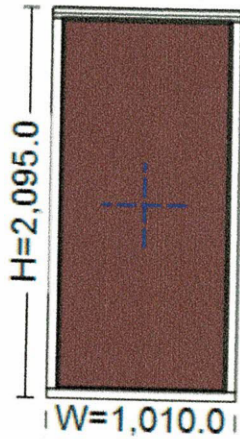

Viewed from outside.

Computed Values

Unit Price		
Quantity		1 pcs
Value		

012 -

Size:	2,450.0 mm x 3,200.0 mm
Profile System:	Traditional Flush Casement Window System / Paint TBC / Utile / Laminate Sapele, Traditional Flush Casement Window System / Paint TBC / Utile
Glass:	6.8mm LAMINATED SOFT COAT - 10mm Black Warm Edge (Argon) - 6mm TUFF LOW IRON (22.8 mm)

Computed Values	
Unit Price	
Quantity	1 pcs
Value	

013 -

Size:	495.0 mm x 595.0 mm
Profile System:	Traditional Flush Casement Window System / Paint TBC / Laminate Sapele
Fittings:	TBC / Special Order Ironmongery
Glass:	4mm SOFTCOAT - 16mm Black Warm Edge (Argon) - 4mm SATIN DECO (24.0 mm)

Computed Values	
Unit Price	
Quantity	1 pcs
Value	

014 -

Size:	1,010.0 mm x 2,095.0 mm
Profile System:	Traditional Flush Casement Window System / Paint TBC / Laminate Sapele
Glass:	6.8mm LAMINATED SOFT COAT - 12mm Black Warm Edge (Argon) - 4mm TUFF LOW IRON (22.8 mm)