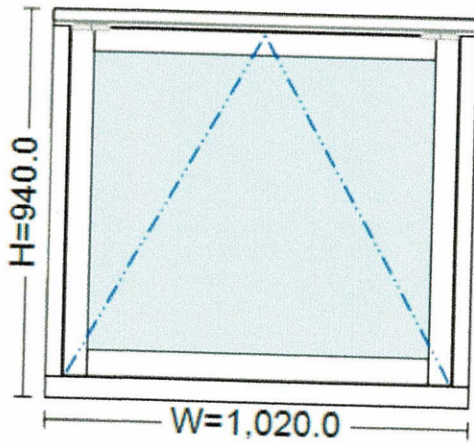

Please find below our supply only estimate, if you would like any further information please contact us at the email above.

001 -

Size:	1,020.0 mm x 940.0 mm
Profile System:	Traditional Flush Casement Window System / Paint TBC / Laminate Sapele
Fittings:	TBC / Special Order Ironmongery
Glass:	4mm SOFTCOAT - 16mm Black Warm Edge (Argon) - 4mm LOW IRON (24.0 mm)

Viewed from outside. Opens outwards.

Computed Values

Unit Price		
Quantity		1 pcs
Value		

002 -

Size:	910.0 mm x 1,820.0 mm
Profile System:	Inward Opening Boarded Door System / Paint TBC / Utile
Fittings:	Single Door - Fab & Fix - GRAPHITE PEWTER - (www.eraeverywhere.com/fabfix)
Glass:	Triccoya V Jointed Mdf (15.0 mm), 6.8mm LAMINATED SOFT COAT - 12mm Black Warm Edge (Argon) - 4mm TUFF LOW IRON (22.8 mm)

Viewed from outside. Opens inwards.

Computed Values

Unit Price		
Quantity		1 pcs
Value		

003 -

Size:	2,015.0 mm x 2,580.0 mm
Profile System:	Traditional Flush Casement Window System / Paint TBC / Utile / Laminate Sapele, Traditional Flush Casement Window System / Paint TBC / Utile
Glass:	6.8mm LAMINATED SOFT COAT - 10mm Black Warm Edge (Argon) - 6mm TUFF LOW IRON (22.8 mm)

Viewed from outside. Opens inwards.

Computed Values

Unit Price		
Quantity		1 pcs
Value		

007 -

Size:	750.0 mm x 740.0 mm
Profile System:	Traditional Flush Casement Window System / Paint TBC / Laminate Sapele
Fittings:	TBC / Special Order Ironmongery
Glass:	6.8mm LAMINATED SOFT COAT - 12mm Black Warm Edge (Argon) - 4mm TUFF LOW IRON (22.8 mm)