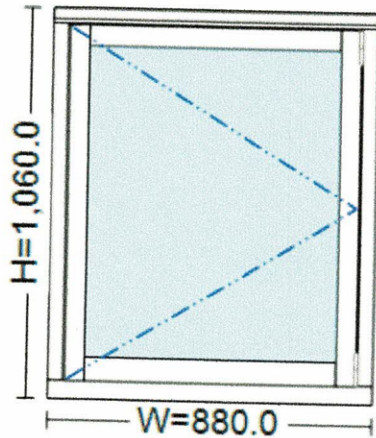

Computed Values	
Unit Price	
Quantity	1 pcs
Value	

014 -

Size:	1,010.0 mm x 2,095.0 mm
Profile System:	Traditional Flush Casement Window System / Paint TBC / Laminate Sapele
Glass:	6.8mm LAMINATED SOFT COAT - 12mm Black Warm Edge (Argon) - 4mm TUFF LOW IRON (22.8 mm)

Viewed from outside.

Computed Values		
Unit Price		
Quantity		1 pcs
Value		

015 -

Size:	845.0 mm x 880.0 mm
Profile System:	Traditional Flush Casement Window System / Paint TBC / Laminate Sapele
Fittings:	TBC / Special Order Ironmongery
Glass:	6.8mm LAMINATED SOFT COAT - 12mm Black Warm Edge (Argon) - 4mm TUFF LOW IRON (22.8 mm)

Viewed from outside. Opens outwards.

Computed Values		
Unit Price		
Quantity		1 pcs
Value		

016 -

Size:	880.0 mm x 1,060.0 mm
Profile System:	Traditional Flush Casement Window System / Paint TBC / Laminate Sapele
Fittings:	TBC / Special Order Ironmongery
Glass:	4mm SOFTCOAT - 16mm Black Warm Edge (Argon) - 4mm LOW IRON (24.0 mm)