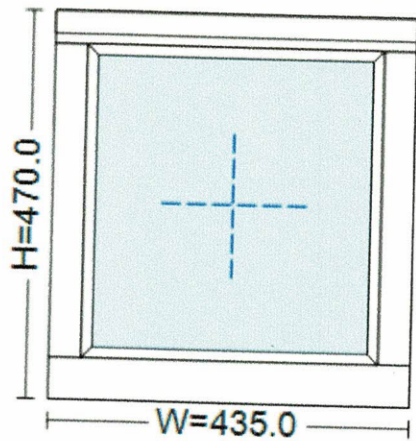

Viewed from outside. Opens outwards.

Computed Values

Unit Price		
Quantity		1 pcs
Value		

009 -

Size:	805.0 mm x 945.0 mm
Profile System:	Traditional Flush Casement Window System / Paint TBC / Laminate Sapele
Fittings:	TBC / Special Order Ironmongery
Glass:	6.8mm LAMINATED SOFT COAT - 12mm Black Warm Edge (Argon) - 4mm TUFF LOW IRON (22.8 mm)

Viewed from outside. Opens outwards.

Computed Values

Unit Price		
Quantity		1 pcs
Value		

010 -

Size:	2,125.0 mm x 1,810.0 mm
Profile System:	Traditional Flush Casement Window System / Paint TBC / Laminate Sapele
Glass:	6.8mm LAMINATED SOFT COAT - 12mm Black Warm Edge (Argon) - 4mm TUFF LOW IRON (22.8 mm)

Viewed from outside.

Computed Values

Unit Price		
Quantity		1 pcs
Value		

011 -

Size:	435.0 mm x 470.0 mm
Profile System:	Traditional Flush Casement Window System / Paint TBC / Laminate Sapele
Glass:	4mm SOFTCOAT - 16mm Black Warm Edge (Argon) - 4mm LOW IRON (24.0 mm)

Viewed from outside. Opens outwards.

Computed Values		
Unit Price		
Quantity		1 pcs
Value		

024 -

Size:	1,050.0 mm x 1,195.0 mm
Profile System:	Traditional Flush Casement Window System / Paint TBC / Laminate Sapele
Fittings:	TBC / Special Order Ironmongery
Glass:	4mm SOFTCOAT - 16mm Black Warm Edge (Argon) - 4mm LOW IRON (24.0 mm)