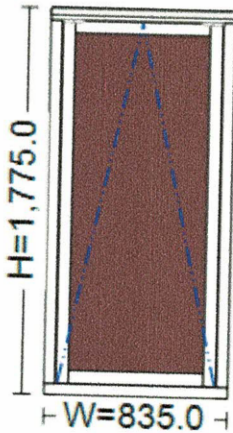

Viewed from outside. Opens outwards.

Computed Values

Unit Price		
Quantity		1 pcs
Value		

017 -

Size:	1,850.0 mm x 1,775.0 mm
Profile System:	Traditional Flush Casement Window System / Paint TBC / Laminate Sapele
Glass:	6.8mm LAMINATED SOFT COAT - 12mm Black Warm Edge (Argon) - 4mm TUFF LOW IRON (22.8 mm)

Viewed from outside.

Computed Values

Unit Price		
Quantity		1 pcs
Value		

018 -

Size:	870.0 mm x 1,750.0 mm
Profile System:	Traditional Flush Casement Window System / Paint TBC / Laminate Sapele
Fittings:	TBC / Special Order Ironmongery
Glass:	6.8mm LAMINATED SOFT COAT - 12mm Black Warm Edge (Argon) - 4mm TUFF LOW IRON (22.8 mm)

Viewed from outside. Opens outwards.

Computed Values

Unit Price		
Quantity		1 pcs
Value		

019 -

Size:	835.0 mm x 1,775.0 mm
Profile System:	Traditional Flush Casement Window System / Paint TBC / Laminate Sapele
Fittings:	TBC / Special Order Ironmongery
Glass:	6.8mm LAMINATED SOFT COAT - 12mm Black Warm Edge (Argon) - 4mm TUFF LOW IRON (22.8 mm)