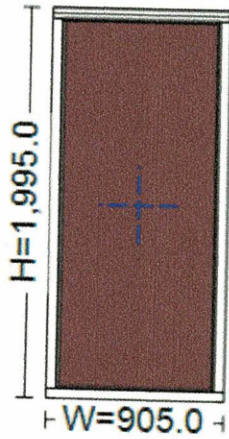

Viewed from outside.

Computed Values

Unit Price		
Quantity		1 pcs
Value		

018 -

Size:	870.0 mm x 1,750.0 mm
Profile System:	Traditional Flush Casement Window System / Paint TBC / Laminate Sapele
Fittings:	TBC / Special Order Ironmongery
Glass:	6.8mm LAMINATED SOFT COAT - 12mm Black Warm Edge (Argon) - 4mm TUFF LOW IRON (22.8 mm)

Viewed from outside. Opens outwards.

Computed Values

Unit Price		
Quantity		1 pcs
Value		

019 -

Size:	835.0 mm x 1,775.0 mm
Profile System:	Traditional Flush Casement Window System / Paint TBC / Laminate Sapele
Fittings:	TBC / Special Order Ironmongery
Glass:	6.8mm LAMINATED SOFT COAT - 12mm Black Warm Edge (Argon) - 4mm TUFF LOW IRON (22.8 mm)

Viewed from outside. Opens outwards.

Computed Values

Unit Price		
Quantity		1 pcs
Value		

020 -

Size:	905.0 mm x 1,995.0 mm
Profile System:	Traditional Flush Casement Window System / Paint TBC / Laminate Sapele
Glass:	6.8mm LAMINATED SOFT COAT - 12mm Black Warm Edge (Argon) - 4mm TUFF LOW IRON (22.8 mm)