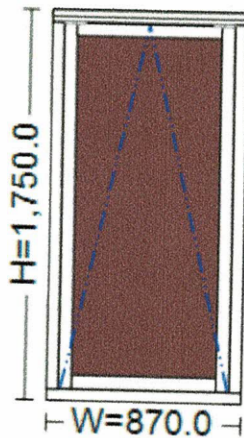

Viewed from outside. Opens outwards.

Computed Values		
Unit Price		
Quantity		1 pcs
Value		

016 -

Size:	880.0 mm x 1,060.0 mm
Profile System:	Traditional Flush Casement Window System / Paint TBC / Laminate Sapele
Fittings:	TBC / Special Order Ironmongery
Glass:	4mm SOFTCOAT - 16mm Black Warm Edge (Argon) - 4mm LOW IRON (24.0 mm)

Viewed from outside. Opens outwards.

Computed Values

Unit Price		
Quantity		1 pcs
Value		

017 -

Size:	1,850.0 mm x 1,775.0 mm
Profile System:	Traditional Flush Casement Window System / Paint TBC / Laminate Sapele
Glass:	6.8mm LAMINATED SOFT COAT - 12mm Black Warm Edge (Argon) - 4mm TUFF LOW IRON (22.8 mm)

Viewed from outside.

Computed Values

Unit Price		
Quantity		1 pcs
Value		

018 -

Size:	870.0 mm x 1,750.0 mm
Profile System:	Traditional Flush Casement Window System / Paint TBC / Laminate Sapele
Fittings:	TBC / Special Order Ironmongery
Glass:	6.8mm LAMINATED SOFT COAT - 12mm Black Warm Edge (Argon) - 4mm TUFF LOW IRON (22.8 mm)