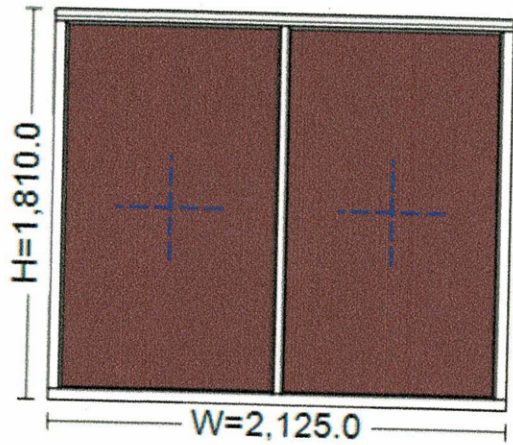

Viewed from outside. Opens outwards.

Computed Values

Unit Price		
Quantity		1 pcs
Value		

008 -

Size:	825.0 mm x 945.0 mm
Profile System:	Traditional Flush Casement Window System / Paint TBC / Laminate Sapele
Fittings:	TBC / Special Order Ironmongery
Glass:	6.8mm LAMINATED SOFT COAT - 12mm Black Warm Edge (Argon) - 4mm TUFF LOW IRON (22.8 mm)

Viewed from outside. Opens outwards.

Computed Values

Unit Price		
Quantity		1 pcs
Value		

009 -

Size:	805.0 mm x 945.0 mm
Profile System:	Traditional Flush Casement Window System / Paint TBC / Laminate Sapele
Fittings:	TBC / Special Order Ironmongery
Glass:	6.8mm LAMINATED SOFT COAT - 12mm Black Warm Edge (Argon) - 4mm TUFF LOW IRON (22.8 mm)

Viewed from outside. Opens outwards.

Computed Values

Unit Price		
Quantity		1 pcs
Value		

010 -

Size:	2,125.0 mm x 1,810.0 mm
Profile System:	Traditional Flush Casement Window System / Paint TBC / Laminate Sapele
Glass:	6.8mm LAMINATED SOFT COAT - 12mm Black Warm Edge (Argon) - 4mm TUFF LOW IRON (22.8 mm)