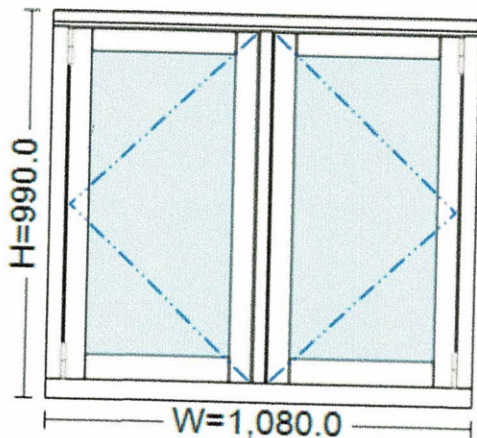

Viewed from outside. Opens inwards.

Computed Values

Unit Price		
Quantity		1 pcs
Value		

005 -

Size:	915.0 mm x 945.0 mm
Profile System:	Traditional Flush Casement Window System / Paint TBC / Laminate Sapele
Fittings:	TBC / Special Order Ironmongery
Glass:	4mm SOFTCOAT - 16mm Black Warm Edge (Argon) - 4mm SATIN DECO (24.0 mm)

Viewed from outside. Opens outwards.

Computed Values

Unit Price		
Quantity		1 pcs
Value		

019 -

Size:	835.0 mm x 1,775.0 mm
Profile System:	Traditional Flush Casement Window System / Paint TBC / Laminate Sapele
Fittings:	TBC / Special Order Ironmongery
Glass:	6.8mm LAMINATED SOFT COAT - 12mm Black Warm Edge (Argon) - 4mm TUFF LOW IRON (22.8 mm)

Viewed from outside. Opens outwards.

Computed Values

Unit Price		
Quantity		1 pcs
Value		

020 -

Size:	905.0 mm x 1,995.0 mm
Profile System:	Traditional Flush Casement Window System / Paint TBC / Laminate Sapele
Glass:	6.8mm LAMINATED SOFT COAT - 12mm Black Warm Edge (Argon) - 4mm TUFF LOW IRON (22.8 mm)

Viewed from outside.

Computed Values

Unit Price		
Quantity		1 pcs
Value		

021 -

Size:	1,080.0 mm x 990.0 mm
Profile System:	Traditional Flush Casement Window System / Paint TBC / Laminate Sapele
Fittings:	TBC / Special Order Ironmongery
Glass:	4mm SOFTCOAT - 16mm Black Warm Edge (Argon) - 4mm LOW IRON (24.0 mm)