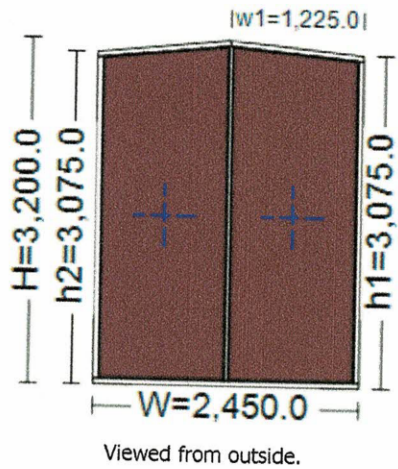

Viewed from outside. Opens outwards.

Computed Values

Unit Price		
Quantity		1 pcs
Value		

009 -

Size:	805.0 mm x 945.0 mm
Profile System:	Traditional Flush Casement Window System / Paint TBC / Laminate Sapele
Fittings:	TBC / Special Order Ironmongery
Glass:	6.8mm LAMINATED SOFT COAT - 12mm Black Warm Edge (Argon) - 4mm TUFF LOW IRON (22.8 mm)

Viewed from outside. Opens outwards.

Computed Values

Unit Price		
Quantity		1 pcs
Value		

010 -

Size:	2,125.0 mm x 1,810.0 mm
Profile System:	Traditional Flush Casement Window System / Paint TBC / Laminate Sapele
Glass:	6.8mm LAMINATED SOFT COAT - 12mm Black Warm Edge (Argon) - 4mm TUFF LOW IRON (22.8 mm)

Viewed from outside.

Computed Values

Unit Price		
Quantity		1 pcs
Value		

011 -

Size:	435.0 mm x 470.0 mm
Profile System:	Traditional Flush Casement Window System / Paint TBC / Laminate Sapele
Glass:	4mm SOFTCOAT - 16mm Black Warm Edge (Argon) - 4mm LOW IRON (24.0 mm)

Viewed from outside.

Computed Values

Unit Price		
Quantity		1 pcs
Value		

012 -

Size:	2,450.0 mm x 3,200.0 mm
Profile System:	Traditional Flush Casement Window System / Paint TBC / Utile / Laminate Sapele, Traditional Flush Casement Window System / Paint TBC / Utile
Glass:	6.8mm LAMINATED SOFT COAT - 10mm Black Warm Edge (Argon) - 6mm TUFF LOW IRON (22.8 mm)