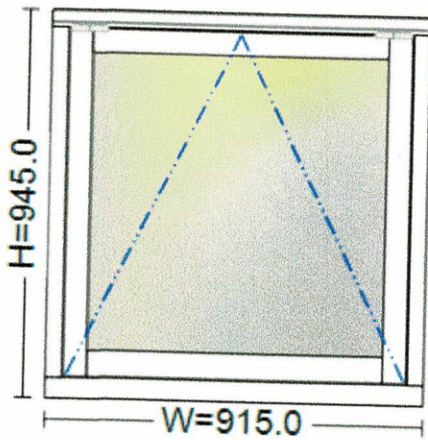

Viewed from outside. Opens inwards.

Computed Values

Unit Price		
Quantity		1 pcs
Value		

003 -

Size:	2,015.0 mm x 2,580.0 mm
Profile System:	Traditional Flush Casement Window System / Paint TBC / Utile / Laminate Sapele, Traditional Flush Casement Window System / Paint TBC / Utile
Glass:	6.8mm LAMINATED SOFT COAT - 10mm Black Warm Edge (Argon) - 6mm TUFF LOW IRON (22.8 mm)

Viewed from outside.

Computed Values

Unit Price		
Quantity		1 pcs
Value		

004 -

Size:	850.0 mm x 1,950.0 mm
Profile System:	Inward Opening Boarded Door System / Paint TBC / Utile
Fittings:	Single Door - Fab & Fix - GRAPHITE PEWTER - (www.eraeverywhere.com/fabfix)
Glass:	Triccoya V Jointed Mdf (15.0 mm), 6.8mm LAMINATED SOFT COAT - 12mm Black Warm Edge (Argon) - 4mm TUFF LOW IRON (22.8 mm)

Viewed from outside. Opens inwards.

Computed Values

Unit Price		
Quantity		1 pcs
Value		

005 -

Size:	915.0 mm x 945.0 mm
Profile System:	Traditional Flush Casement Window System / Paint TBC / Laminate Sapele
Fittings:	TBC / Special Order Ironmongery
Glass:	4mm SOFTCOAT - 16mm Black Warm Edge (Argon) - 4mm SATIN DECO (24.0 mm)

Viewed from outside. Opens outwards.

Computed Values

Unit Price		
Quantity		1 pcs
Value		

006 -

Size:	910.0 mm x 1,785.0 mm
Profile System:	Inward Opening Boarded Door System / Paint TBC / Utile
Fittings:	Single Door - Fab & Fix - GRAPHITE PEWTER - (www.eraeverywhere.com/fabfix)
Glass:	Triccoya V Jointed Mdf (15.0 mm), 6.8mm LAMINATED SOFT COAT - 12mm Black Warm Edge (Argon) - 4mm TUFF LOW IRON (22.8 mm)