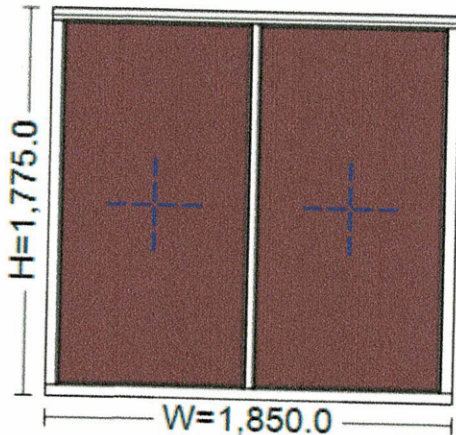

Viewed from outside.

Computed Values		
Unit Price		
Quantity		1 pcs
Value		

015 -

Size:	845.0 mm x 880.0 mm
Profile System:	Traditional Flush Casement Window System / Paint TBC / Laminate Sapele
Fittings:	TBC / Special Order Ironmongery
Glass:	6.8mm LAMINATED SOFT COAT - 12mm Black Warm Edge (Argon) - 4mm TUFF LOW IRON (22.8 mm)

Viewed from outside. Opens outwards.

Computed Values		
Unit Price		
Quantity		1 pcs
Value		

016 -

Size:	880.0 mm x 1,060.0 mm
Profile System:	Traditional Flush Casement Window System / Paint TBC / Laminate Sapele
Fittings:	TBC / Special Order Ironmongery
Glass:	4mm SOFTCOAT - 16mm Black Warm Edge (Argon) - 4mm LOW IRON (24.0 mm)

Viewed from outside. Opens outwards.

Computed Values

Unit Price		
Quantity		1 pcs
Value		

017 -

Size:	1,850.0 mm x 1,775.0 mm
Profile System:	Traditional Flush Casement Window System / Paint TBC / Laminate Sapele
Glass:	6.8mm LAMINATED SOFT COAT - 12mm Black Warm Edge (Argon) - 4mm TUFF LOW IRON (22.8 mm)