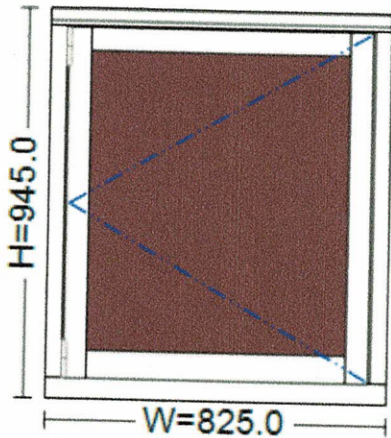

Viewed from outside. Opens inwards.

Computed Values

Unit Price		
Quantity		1 pcs
Value		

005 -

Size:	915.0 mm x 945.0 mm
Profile System:	Traditional Flush Casement Window System / Paint TBC / Laminate Sapele
Fittings:	TBC / Special Order Ironmongery
Glass:	4mm SOFTCOAT - 16mm Black Warm Edge (Argon) - 4mm SATIN DECO (24.0 mm)

Viewed from outside. Opens outwards.

Computed Values

Unit Price		
Quantity		1 pcs
Value		

006 -

Size:	910.0 mm x 1,785.0 mm
Profile System:	Inward Opening Boarded Door System / Paint TBC / Utile
Fittings:	Single Door - Fab & Fix - GRAPHITE PEWTER - (www.eraeverywhere.com/fabfix)
Glass:	Triccoya V Jointed Mdf (15.0 mm), 6.8mm LAMINATED SOFT COAT - 12mm Black Warm Edge (Argon) - 4mm TUFF LOW IRON (22.8 mm)

Viewed from outside. Opens inwards.

Computed Values

Unit Price		
Quantity		1 pcs
Value		

007 -

Size:	750.0 mm x 740.0 mm
Profile System:	Traditional Flush Casement Window System / Paint TBC / Laminate Sapele
Fittings:	TBC / Special Order Ironmongery
Glass:	6.8mm LAMINATED SOFT COAT - 12mm Black Warm Edge (Argon) - 4mm TUFF LOW IRON (22.8 mm)

Viewed from outside. Opens outwards.

Computed Values

Unit Price		
Quantity		1 pcs
Value		

008 -

Size:	825.0 mm x 945.0 mm
Profile System:	Traditional Flush Casement Window System / Paint TBC / Laminate Sapele
Fittings:	TBC / Special Order Ironmongery
Glass:	6.8mm LAMINATED SOFT COAT - 12mm Black Warm Edge (Argon) - 4mm TUFF LOW IRON (22.8 mm)