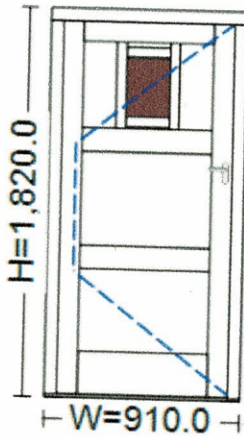

Please find below our supply only estimate, if you would like any further information please contact us at the email above.

001 -

Size:	1,020.0 mm x 940.0 mm
Profile System:	Traditional Flush Casement Window System / Paint TBC / Laminate Sapele
Fittings:	TBC / Special Order Ironmongery
Glass:	4mm SOFTCOAT - 16mm Black Warm Edge (Argon) - 4mm LOW IRON (24.0 mm)

Viewed from outside. Opens outwards.

Computed Values

Unit Price		
Quantity		1 pcs
Value		

002 -

Size:	910.0 mm x 1,820.0 mm
Profile System:	Inward Opening Boarded Door System / Paint TBC / Utile
Fittings:	Single Door - Fab & Fix - GRAPHITE PEWTER - (www.eraeverywhere.com/fabfix)
Glass:	Triccoya V Jointed Mdf (15.0 mm), 6.8mm LAMINATED SOFT COAT - 12mm Black Warm Edge (Argon) - 4mm TUFF LOW IRON (22.8 mm)

Viewed from outside. Opens inwards.

Computed Values

Unit Price		
Quantity		1 pcs
Value		

003 -

Size:	2,015.0 mm x 2,580.0 mm
Profile System:	Traditional Flush Casement Window System / Paint TBC / Utile / Laminate Sapele, Traditional Flush Casement Window System / Paint TBC / Utile
Glass:	6.8mm LAMINATED SOFT COAT - 10mm Black Warm Edge (Argon) - 6mm TUFF LOW IRON (22.8 mm)