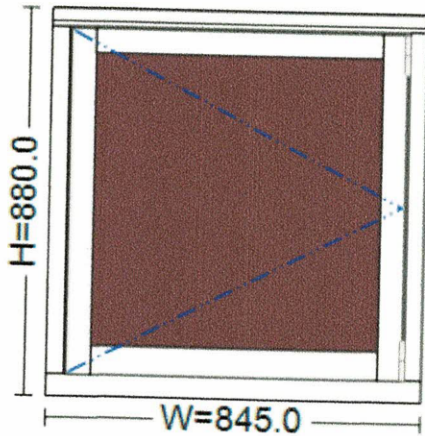

Computed Values	
Unit Price	
Quantity	1 pcs
Value	

013 -

Size:	495.0 mm x 595.0 mm
Profile System:	Traditional Flush Casement Window System / Paint TBC / Laminate Sapele
Fittings:	TBC / Special Order Ironmongery
Glass:	4mm SOFTCOAT - 16mm Black Warm Edge (Argon) - 4mm SATIN DECO (24.0 mm)

Computed Values	
Unit Price	
Quantity	1 pcs
Value	

014 -

Size:	1,010.0 mm x 2,095.0 mm
Profile System:	Traditional Flush Casement Window System / Paint TBC / Laminate Sapele
Glass:	6.8mm LAMINATED SOFT COAT - 12mm Black Warm Edge (Argon) - 4mm TUFF LOW IRON (22.8 mm)

Viewed from outside.

Computed Values		
Unit Price		
Quantity		1 pcs
Value		

015 -

Size:	845.0 mm x 880.0 mm
Profile System:	Traditional Flush Casement Window System / Paint TBC / Laminate Sapele
Fittings:	TBC / Special Order Ironmongery
Glass:	6.8mm LAMINATED SOFT COAT - 12mm Black Warm Edge (Argon) - 4mm TUFF LOW IRON (22.8 mm)

Viewed from outside. Opens outwards.

Computed Values		
Unit Price		
Quantity		1 pcs
Value		

016 -

Size:	880.0 mm x 1,060.0 mm
Profile System:	Traditional Flush Casement Window System / Paint TBC / Laminate Sapele
Fittings:	TBC / Special Order Ironmongery
Glass:	4mm SOFTCOAT - 16mm Black Warm Edge (Argon) - 4mm LOW IRON (24.0 mm)