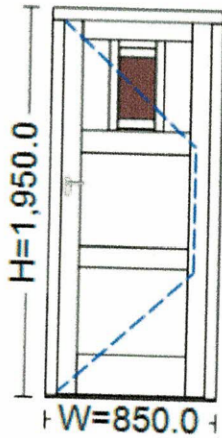

Viewed from outside. Opens outwards.

Computed Values

Unit Price		
Quantity		1 pcs
Value		

002 -

Size:	910.0 mm x 1,820.0 mm
Profile System:	Inward Opening Boarded Door System / Paint TBC / Utile
Fittings:	Single Door - Fab & Fix - GRAPHITE PEWTER - (www.eraeverywhere.com/fabfix)
Glass:	Triccoya V Jointed Mdf (15.0 mm), 6.8mm LAMINATED SOFT COAT - 12mm Black Warm Edge (Argon) - 4mm TUFF LOW IRON (22.8 mm)

Viewed from outside. Opens inwards.

Computed Values

Unit Price		
Quantity		1 pcs
Value		

003 -

Size:	2,015.0 mm x 2,580.0 mm
Profile System:	Traditional Flush Casement Window System / Paint TBC / Utile / Laminate Sapele, Traditional Flush Casement Window System / Paint TBC / Utile
Glass:	6.8mm LAMINATED SOFT COAT - 10mm Black Warm Edge (Argon) - 6mm TUFF LOW IRON (22.8 mm)

Viewed from outside.

Computed Values

Unit Price		
Quantity		1 pcs
Value		

004 -

Size:	850.0 mm x 1,950.0 mm
Profile System:	Inward Opening Boarded Door System / Paint TBC / Utile
Fittings:	Single Door - Fab & Fix - GRAPHITE PEWTER - (www.eraeverywhere.com/fabfix)
Glass:	Triccoya V Jointed Mdf (15.0 mm), 6.8mm LAMINATED SOFT COAT - 12mm Black Warm Edge (Argon) - 4mm TUFF LOW IRON (22.8 mm)

Viewed from outside. Opens inwards.

Computed Values

Unit Price		
Quantity		1 pcs
Value		

005 -

Size:	915.0 mm x 945.0 mm
Profile System:	Traditional Flush Casement Window System / Paint TBC / Laminate Sapele
Fittings:	TBC / Special Order Ironmongery
Glass:	4mm SOFTCOAT - 16mm Black Warm Edge (Argon) - 4mm SATIN DECO (24.0 mm)