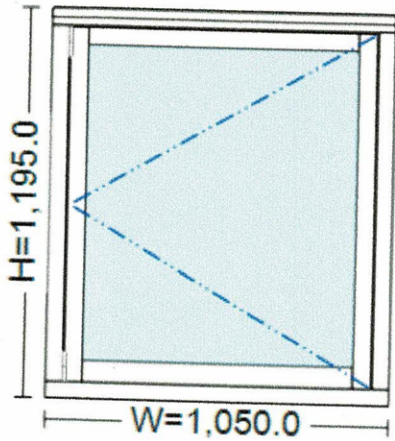

Viewed from outside. Opens outwards.

Computed Values

Unit Price		
Quantity		1 pcs
Value		

002 -

Size:	910.0 mm x 1,820.0 mm
Profile System:	Inward Opening Boarded Door System / Paint TBC / Utile
Fittings:	Single Door - Fab & Fix - GRAPHITE PEWTER - (www.eraeverywhere.com/fabfix)
Glass:	Triccoya V Jointed Mdf (15.0 mm), 6.8mm LAMINATED SOFT COAT - 12mm Black Warm Edge (Argon) - 4mm TUFF LOW IRON (22.8 mm)

Viewed from outside. Opens outwards.

Computed Values

Unit Price		
Quantity		1 pcs
Value		

022 -

Size:	1,125.0 mm x 2,000.0 mm
Profile System:	Traditional Flush Casement Window System / Paint TBC / Laminate Sapele
Glass:	6.8mm LAMINATED SOFT COAT - 12mm Black Warm Edge (Argon) - 4mm TUFF LOW IRON (22.8 mm)

Viewed from outside.

Computed Values		
Unit Price		
Quantity		1 pcs
Value		

023 -

Size:	800.0 mm x 920.0 mm
Profile System:	Traditional Flush Casement Window System / Paint TBC / Laminate Sapele
Fittings:	TBC / Special Order Ironmongery
Glass:	4mm SOFTCOAT - 16mm Black Warm Edge (Argon) - 4mm LOW IRON (24.0 mm)

Viewed from outside. Opens outwards.

Computed Values		
Unit Price		
Quantity		1 pcs
Value		

024 -

Size:	1,050.0 mm x 1,195.0 mm
Profile System:	Traditional Flush Casement Window System / Paint TBC / Laminate Sapele
Fittings:	TBC / Special Order Ironmongery
Glass:	4mm SOFTCOAT - 16mm Black Warm Edge (Argon) - 4mm LOW IRON (24.0 mm)