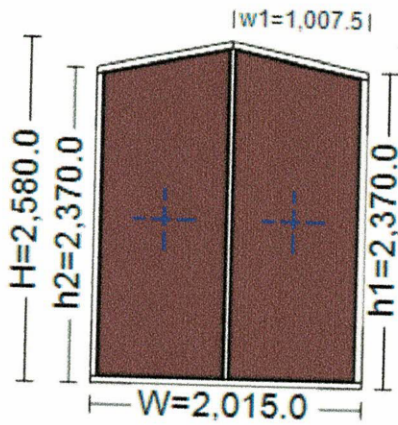

Please find below our supply only estimate, if you would like any further information please contact us at the email above.

001 -

Size:	1,020.0 mm x 940.0 mm
Profile System:	Traditional Flush Casement Window System / Paint TBC / Laminate Sapele
Fittings:	TBC / Special Order Ironmongery
Glass:	4mm SOFTCOAT - 16mm Black Warm Edge (Argon) - 4mm LOW IRON (24.0 mm)

Viewed from outside. Opens outwards.

Computed Values

Unit Price		
Quantity		1 pcs
Value		

002 -

Size:	910.0 mm x 1,820.0 mm
Profile System:	Inward Opening Boarded Door System / Paint TBC / Utile
Fittings:	Single Door - Fab & Fix - GRAPHITE PEWTER - (www.eraeverywhere.com/fabfix)
Glass:	Triccoya V Jointed Mdf (15.0 mm), 6.8mm LAMINATED SOFT COAT - 12mm Black Warm Edge (Argon) - 4mm TUFF LOW IRON (22.8 mm)

Viewed from outside. Opens inwards.

Computed Values

Unit Price		
Quantity		1 pcs
Value		

003 -

Size:	2,015.0 mm x 2,580.0 mm
Profile System:	Traditional Flush Casement Window System / Paint TBC / Utile / Laminate Sapele, Traditional Flush Casement Window System / Paint TBC / Utile
Glass:	6.8mm LAMINATED SOFT COAT - 10mm Black Warm Edge (Argon) - 6mm TUFF LOW IRON (22.8 mm)

Viewed from outside.

Computed Values

Unit Price		
Quantity		1 pcs
Value		

004 -

Size:	850.0 mm x 1,950.0 mm
Profile System:	Inward Opening Boarded Door System / Paint TBC / Utile
Fittings:	Single Door - Fab & Fix - GRAPHITE PEWTER - (www.eraeverywhere.com/fabfix)
Glass:	Triccoya V Jointed Mdf (15.0 mm), 6.8mm LAMINATED SOFT COAT - 12mm Black Warm Edge (Argon) - 4mm TUFF LOW IRON (22.8 mm)