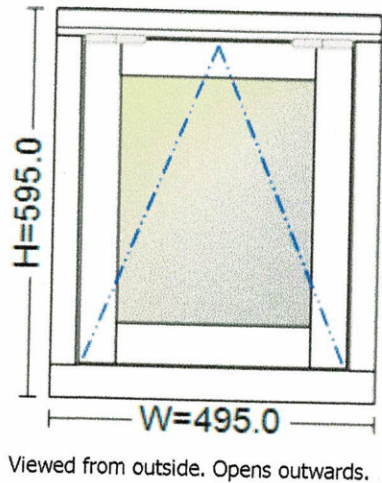

Viewed from outside.

Computed Values

Unit Price		
Quantity		1 pcs
Value		

011 -

Size:	435.0 mm x 470.0 mm
Profile System:	Traditional Flush Casement Window System / Paint TBC / Laminate Sapele
Glass:	4mm SOFTCOAT - 16mm Black Warm Edge (Argon) - 4mm LOW IRON (24.0 mm)

Viewed from outside.

Computed Values

Unit Price		
Quantity		1 pcs
Value		

012 -

Size:	2,450.0 mm x 3,200.0 mm
Profile System:	Traditional Flush Casement Window System / Paint TBC / Utile / Laminate Sapele, Traditional Flush Casement Window System / Paint TBC / Utile
Glass:	6.8mm LAMINATED SOFT COAT - 10mm Black Warm Edge (Argon) - 6mm TUFF LOW IRON (22.8 mm)

Computed Values	
Unit Price	
Quantity	1 pcs
Value	

013 -

Size:	495.0 mm x 595.0 mm
Profile System:	Traditional Flush Casement Window System / Paint TBC / Laminate Sapele
Fittings:	TBC / Special Order Ironmongery
Glass:	4mm SOFTCOAT - 16mm Black Warm Edge (Argon) - 4mm SATIN DECO (24.0 mm)