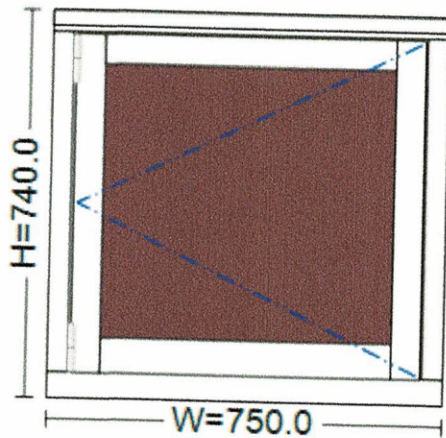

Viewed from outside. Opens inwards.

Computed Values

Unit Price		
Quantity		1 pcs
Value		

005 -

Size:	915.0 mm x 945.0 mm
Profile System:	Traditional Flush Casement Window System / Paint TBC / Laminate Sapele
Fittings:	TBC / Special Order Ironmongery
Glass:	4mm SOFTCOAT - 16mm Black Warm Edge (Argon) - 4mm SATIN DECO (24.0 mm)

Viewed from outside. Opens outwards.

Computed Values

Unit Price		
Quantity		1 pcs
Value		

006 -

Size:	910.0 mm x 1,785.0 mm
Profile System:	Inward Opening Boarded Door System / Paint TBC / Utile
Fittings:	Single Door - Fab & Fix - GRAPHITE PEWTER - (www.eraeverywhere.com/fabfix)
Glass:	Triccoya V Jointed Mdf (15.0 mm), 6.8mm LAMINATED SOFT COAT - 12mm Black Warm Edge (Argon) - 4mm TUFF LOW IRON (22.8 mm)

Viewed from outside. Opens inwards.

Computed Values

Unit Price		
Quantity		1 pcs
Value		

007 -

Size:	750.0 mm x 740.0 mm
Profile System:	Traditional Flush Casement Window System / Paint TBC / Laminate Sapele
Fittings:	TBC / Special Order Ironmongery
Glass:	6.8mm LAMINATED SOFT COAT - 12mm Black Warm Edge (Argon) - 4mm TUFF LOW IRON (22.8 mm)

Viewed from outside. Opens outwards.

Computed Values

Unit Price		
Quantity		1 pcs
Value		

008 -

Size:	825.0 mm x 945.0 mm
Profile System:	Traditional Flush Casement Window System / Paint TBC / Laminate Sapele
Fittings:	TBC / Special Order Ironmongery
Glass:	6.8mm LAMINATED SOFT COAT - 12mm Black Warm Edge (Argon) - 4mm TUFF LOW IRON (22.8 mm)