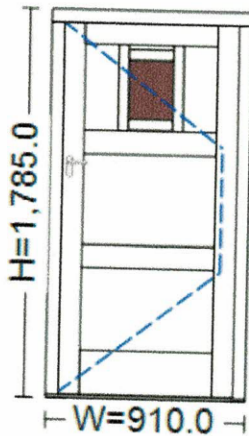

Viewed from outside.

Computed Values

Unit Price		
Quantity		1 pcs
Value		

004 -

Size:	850.0 mm x 1,950.0 mm
Profile System:	Inward Opening Boarded Door System / Paint TBC / Utile
Fittings:	Single Door - Fab & Fix - GRAPHITE PEWTER - (www.eraeverywhere.com/fabfix)
Glass:	Triccoya V Jointed Mdf (15.0 mm), 6.8mm LAMINATED SOFT COAT - 12mm Black Warm Edge (Argon) - 4mm TUFF LOW IRON (22.8 mm)

Viewed from outside. Opens inwards.

Computed Values

Unit Price		
Quantity		1 pcs
Value		

005 -

Size:	915.0 mm x 945.0 mm
Profile System:	Traditional Flush Casement Window System / Paint TBC / Laminate Sapele
Fittings:	TBC / Special Order Ironmongery
Glass:	4mm SOFTCOAT - 16mm Black Warm Edge (Argon) - 4mm SATIN DECO (24.0 mm)

Viewed from outside. Opens outwards.

Computed Values

Unit Price		
Quantity		1 pcs
Value		

006 -

Size:	910.0 mm x 1,785.0 mm
Profile System:	Inward Opening Boarded Door System / Paint TBC / Utile
Fittings:	Single Door - Fab & Fix - GRAPHITE PEWTER - (www.eraeverywhere.com/fabfix)
Glass:	Triccoya V Jointed Mdf (15.0 mm), 6.8mm LAMINATED SOFT COAT - 12mm Black Warm Edge (Argon) - 4mm TUFF LOW IRON (22.8 mm)

Viewed from outside. Opens inwards.

Computed Values

Unit Price		
Quantity		1 pcs
Value		

007 -

Size:	750.0 mm x 740.0 mm
Profile System:	Traditional Flush Casement Window System / Paint TBC / Laminate Sapele
Fittings:	TBC / Special Order Ironmongery
Glass:	6.8mm LAMINATED SOFT COAT - 12mm Black Warm Edge (Argon) - 4mm TUFF LOW IRON (22.8 mm)