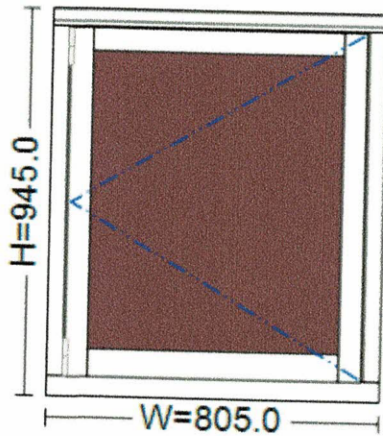

Viewed from outside. Opens outwards.

Computed Values

Unit Price		
Quantity		1 pcs
Value		

006 -

Size:	910.0 mm x 1,785.0 mm
Profile System:	Inward Opening Boarded Door System / Paint TBC / Utile
Fittings:	Single Door - Fab & Fix - GRAPHITE PEWTER - (www.eraeverywhere.com/fabfix)
Glass:	Triccoya V Jointed Mdf (15.0 mm), 6.8mm LAMINATED SOFT COAT - 12mm Black Warm Edge (Argon) - 4mm TUFF LOW IRON (22.8 mm)

Viewed from outside. Opens inwards.

Computed Values

Unit Price		
Quantity		1 pcs
Value		

007 -

Size:	750.0 mm x 740.0 mm
Profile System:	Traditional Flush Casement Window System / Paint TBC / Laminate Sapele
Fittings:	TBC / Special Order Ironmongery
Glass:	6.8mm LAMINATED SOFT COAT - 12mm Black Warm Edge (Argon) - 4mm TUFF LOW IRON (22.8 mm)

Viewed from outside. Opens outwards.

Computed Values

Unit Price		
Quantity		1 pcs
Value		

008 -

Size:	825.0 mm x 945.0 mm
Profile System:	Traditional Flush Casement Window System / Paint TBC / Laminate Sapele
Fittings:	TBC / Special Order Ironmongery
Glass:	6.8mm LAMINATED SOFT COAT - 12mm Black Warm Edge (Argon) - 4mm TUFF LOW IRON (22.8 mm)

Viewed from outside. Opens outwards.

Computed Values

Unit Price		
Quantity		1 pcs
Value		

009 -

Size:	805.0 mm x 945.0 mm
Profile System:	Traditional Flush Casement Window System / Paint TBC / Laminate Sapele
Fittings:	TBC / Special Order Ironmongery
Glass:	6.8mm LAMINATED SOFT COAT - 12mm Black Warm Edge (Argon) - 4mm TUFF LOW IRON (22.8 mm)