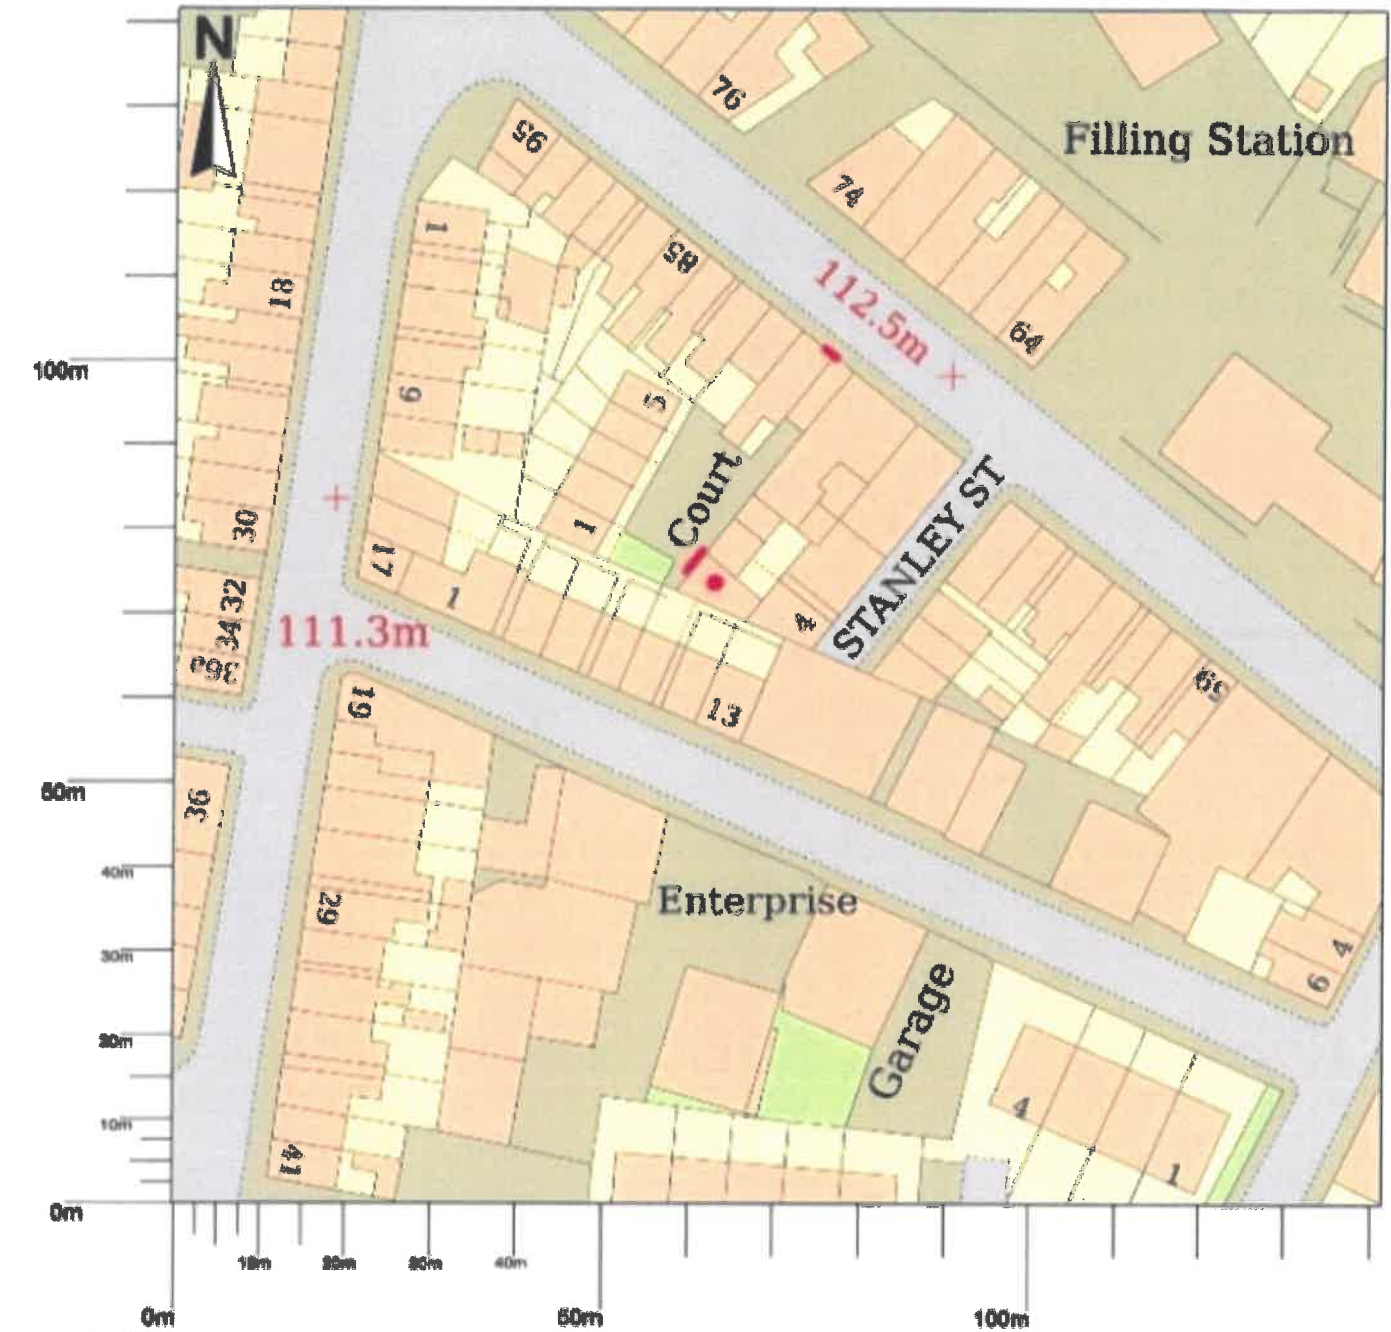

3/2023/0722

16/11/2024

4 Stanley Street, Longridge, Preston, PR3 3NJ

The top line shows the hanging sign location above the archway.
The second line shows where the wall sign will be.