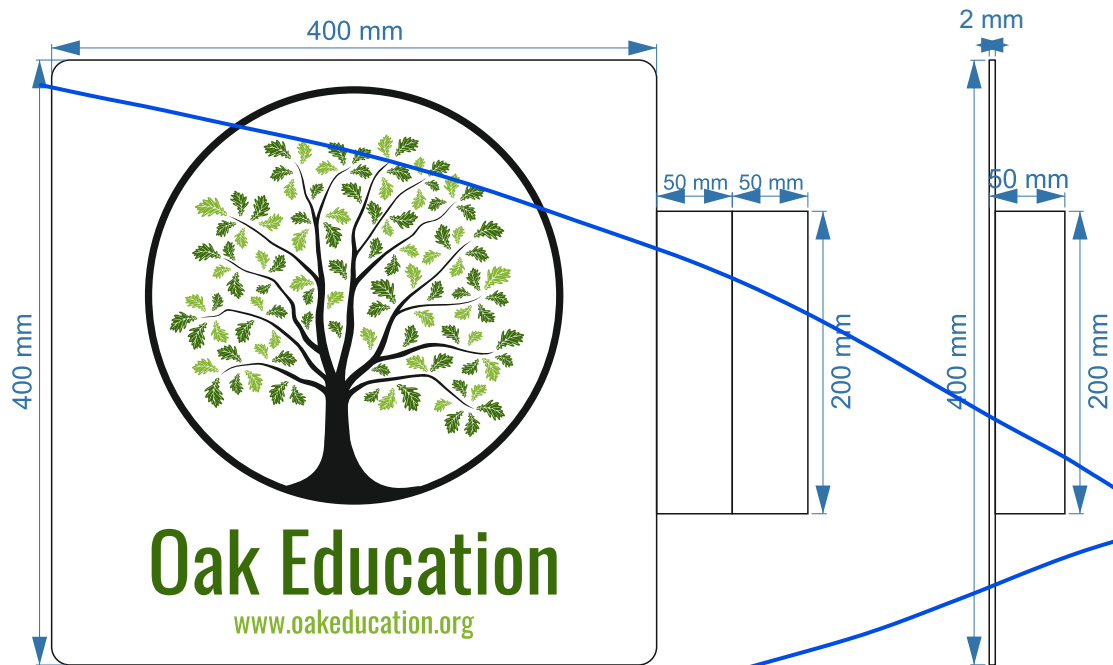

ITEM B - HIGH STREET PROJECTION SIGN

Qty: x1
Dims: 400 x 400mm 'Blade' sign
2mm folded aluminium, powder coated white
50mm x 200mm fixing plate
Stands off the wall by 450mm
Digital printed vinyl graphic to face and rear

not this

COPYRIGHT:
The attached designs and illustrations are intended solely for, and should only be used by, those to whom this design specification is addressed.
THE CONTENTS ARE STRICTLY PRIVATE AND CONFIDENTIAL
Any form of reproduction, dissemination, copying, disclosure, modification or distribution is strictly prohibited without the prior written consent of Optimum Signs Ltd

Kathryn Heskin
design@optimumsigns.co.uk

OAK EDUCATION
LONGRIDGE

REF6322 - V1.2
18.07.2023