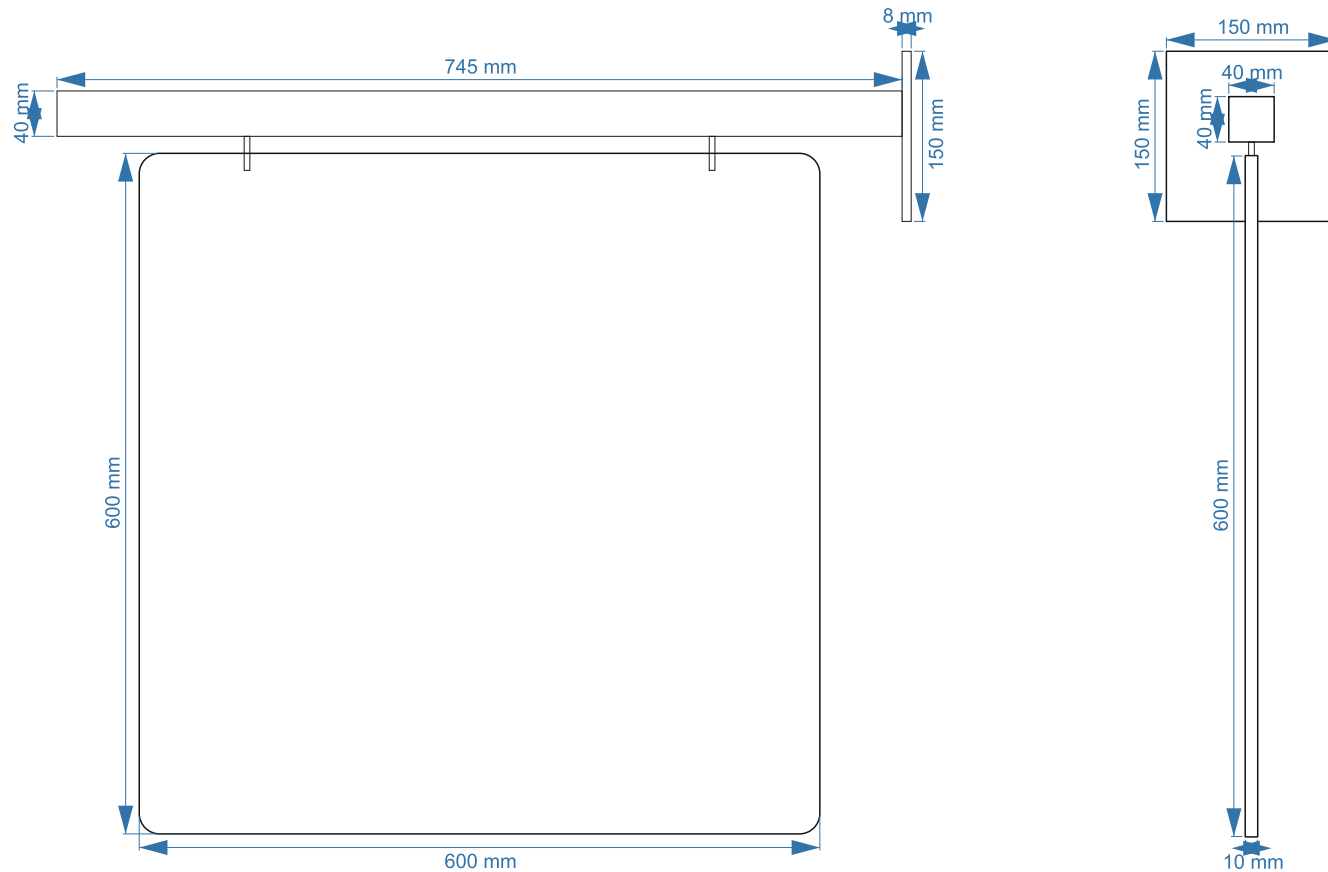

Qty: x1
Dims: 400 x 300mm perspex, digital printed vinyl to face
25mm barrel standoffs

COPYRIGHT:
The attached designs and illustrations are intended solely for, and should only be used by, those to whom this design specification is addressed.
THE CONTENTS ARE STRICTLY PRIVATE AND CONFIDENTIAL
Any form of reproduction, dissemination, copying, disclosure, modification or distribution is strictly prohibited without the prior written consent of Optimum Signs Ltd

Kathryn Heskin
design@optimumsigns.co.uk

OAK EDUCATION
LONGRIDGE

REF6322 - V1.2
18.07.2023

ITEM B - HIGH STREET PROJECTION SIGN

Qty: x1
Dims: 600 x 600mm 10mm panel
745mm projecting bracket 40mm box section
150mm x 150mm fixing plate

Kathryn Heskin
design@optimumsigns.co.uk

**OAK EDUCATION
LONGRIDGE**

**REF6322 - V1.2
18.07.2023**

ITEM B - HIGH STREET PROJECTION SIGN

Qty: x1
Dims: 400 x 400mm 'Blade' sign
2mm folded aluminium, powder coated white
50mm x 200mm fixing plate
Stands off the wall by 450mm
Digital printed vinyl graphic to face and rear