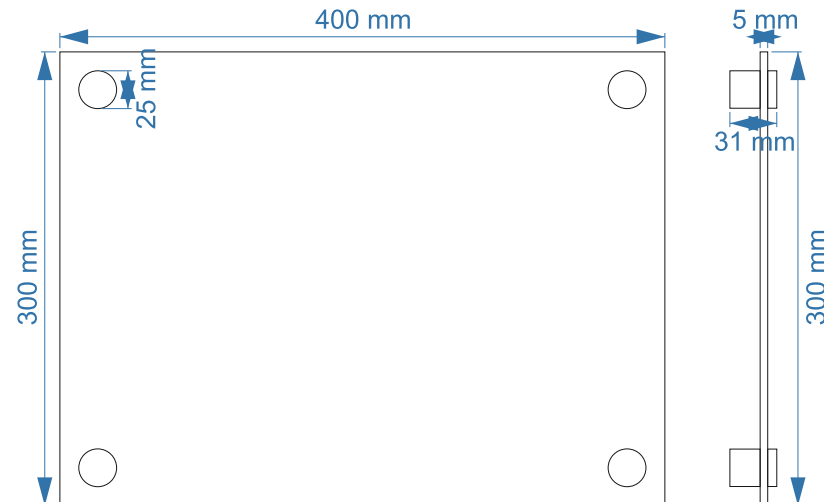

Qty: x1
Dims: 400 x 300mm perspex, digital printed vinyl to face
25mm barrel standoffs

COPYRIGHT:
The attached designs and illustrations are intended solely for, and should only be used by, those to whom this design specification is addressed.
THE CONTENTS ARE STRICTLY PRIVATE AND CONFIDENTIAL
Any form of reproduction, dissemination, copying, disclosure, modification or distribution is strictly prohibited without the prior written consent of Optimum Signs Ltd

Kathryn Heskin
design@optimumsigns.co.uk

OAK EDUCATION
LONGRIDGE

REF6322 - V1.2
18.07.2023

ITEM B - HIGH STREET PROJECTION SIGN

Qty: x1
Dims: 600 x 600mm 10mm panel
745mm projecting bracket 40mm box section
150mm x 150mm fixing plate