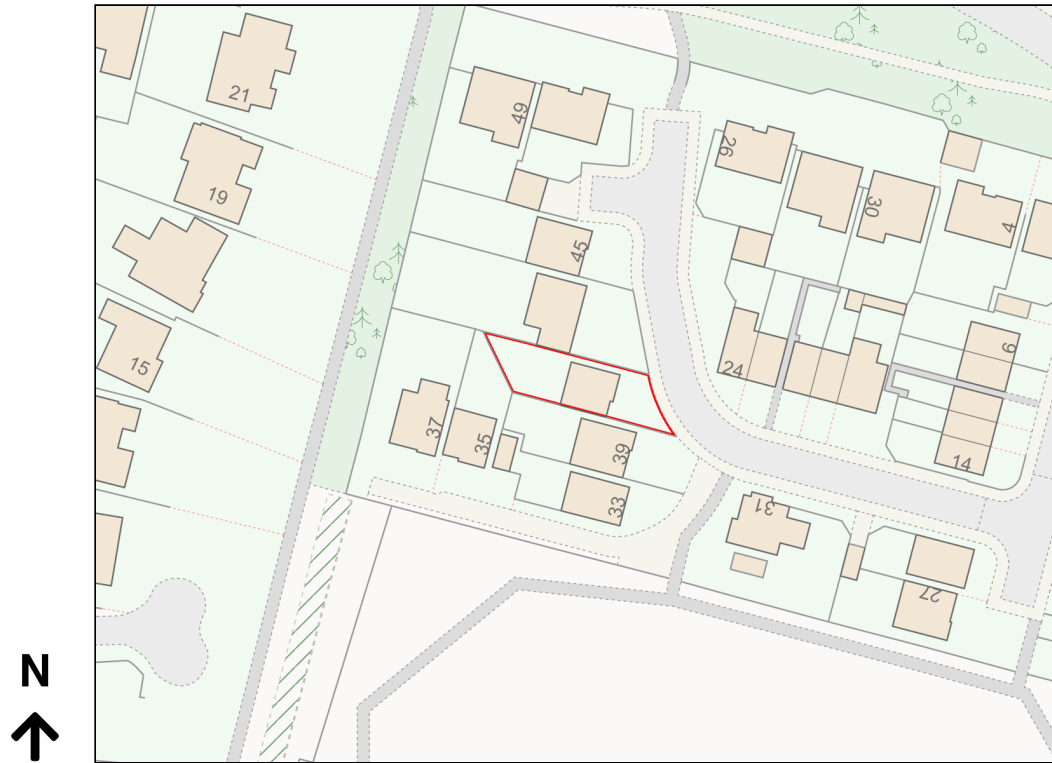

Location Plan

Site Address: 41, Oakdale Drive, Whalley, BB7 9FW

Date Produced: 05-Oct-2023

Scale: 1:1250 @A4

Planning Portal Reference: PP-12506979v1