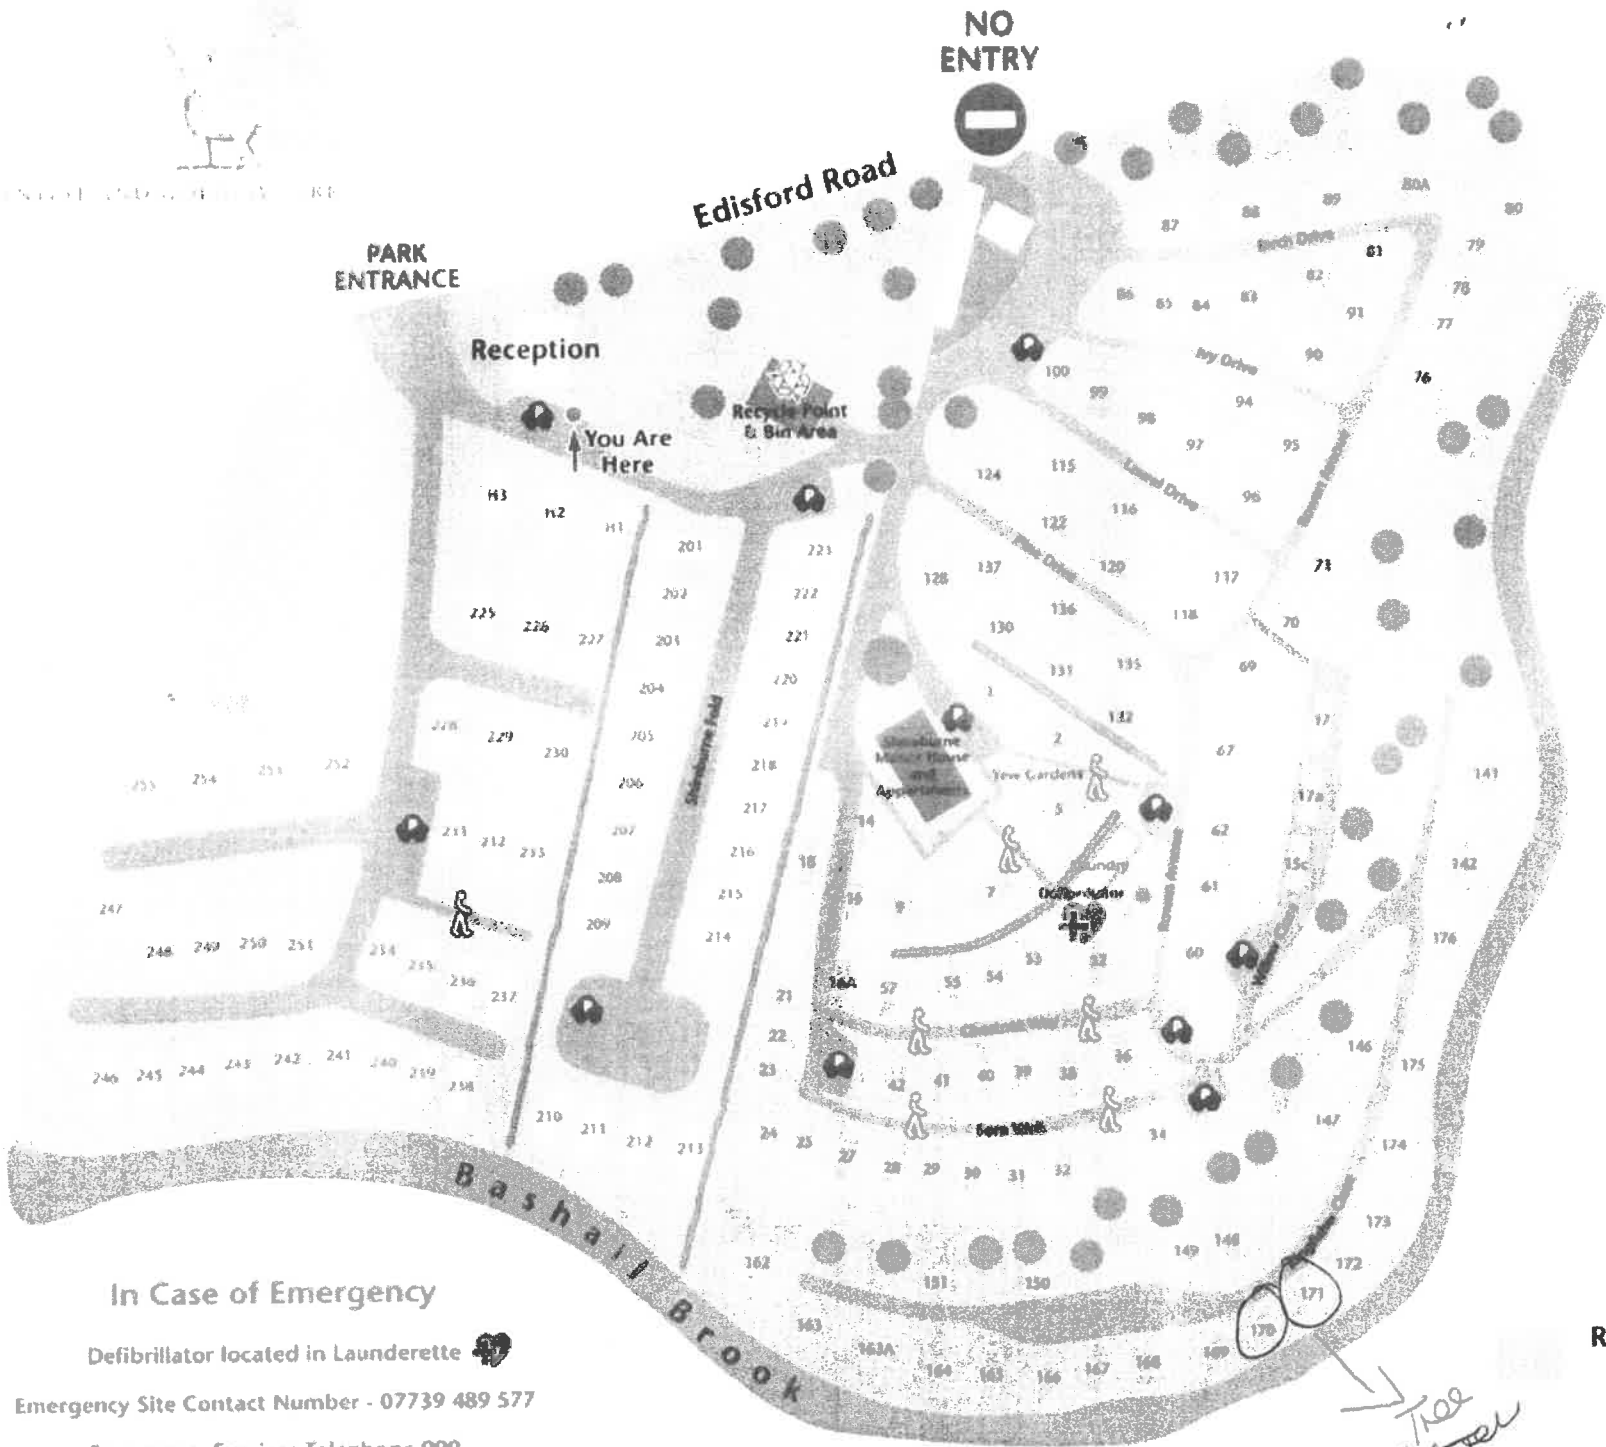

NO ENTRY

Edisford Road

PARK ENTRANCE

Reception

You Are Here

Recycle Point & Bin Area

In Case of Emergency

Defibrillator located in Launderette

Emergency Site Contact Number - 07739 489 577

Emergency Services Telephone 999

Grid Reference : SD 726 420*

20230916P

Residential Homes

Holiday Homes

Tree Between