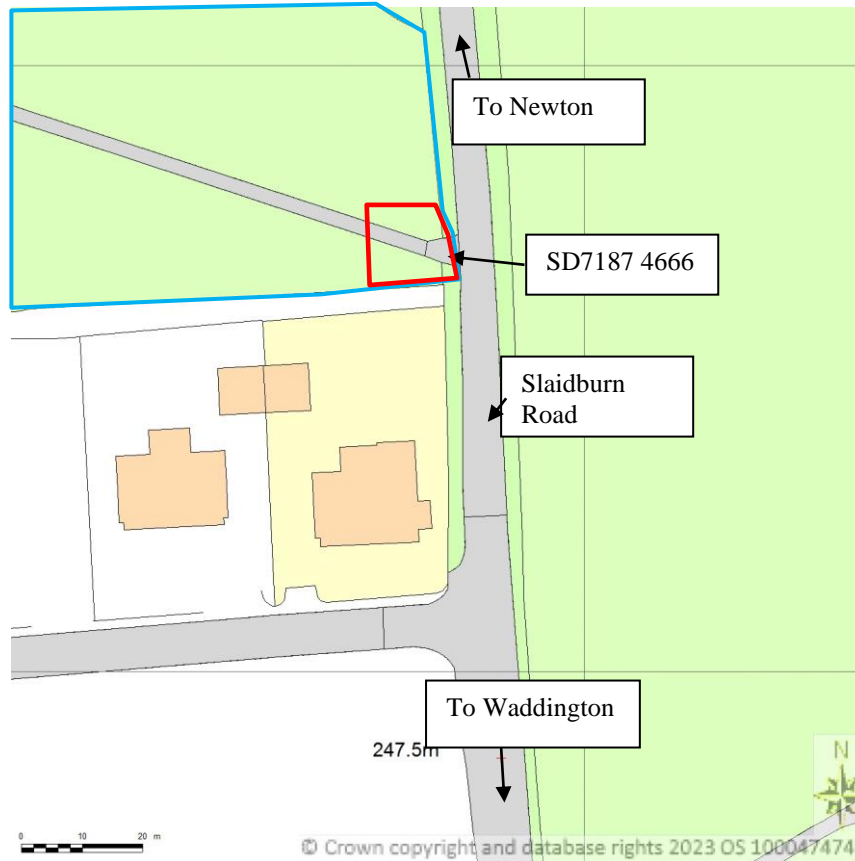

SITE LOCATION PLAN
AREA 2 HA
SCALE 1:1250 on A4
CENTRE COORDINATES: 371976, 446639

Supplied by Streetwise Maps Ltd
www.streetwise.net
Licence No: 100047474
22/11/2023 10:51