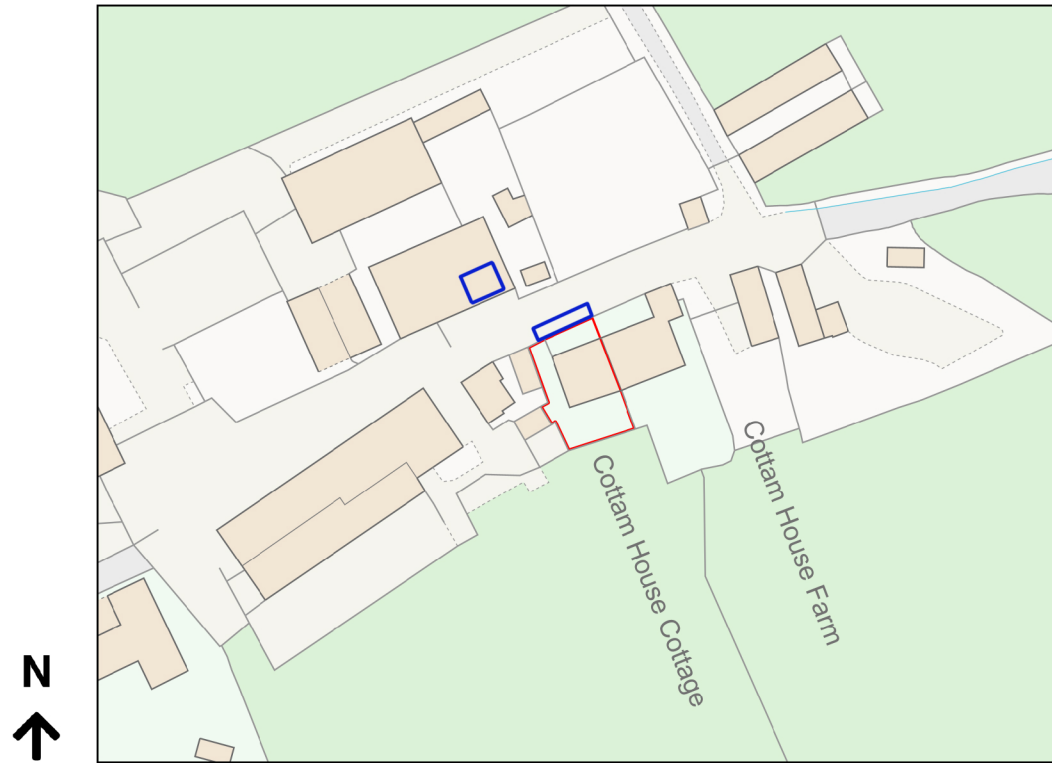

# Location Plan

Site Address: Cottam House Cottage, Writtenstone Lane, Longridge, PR3 2ZN

Date Produced: 20-Nov-2023

Scale: 1:1250 @A4

Planning Portal Reference: PP-12615176v1