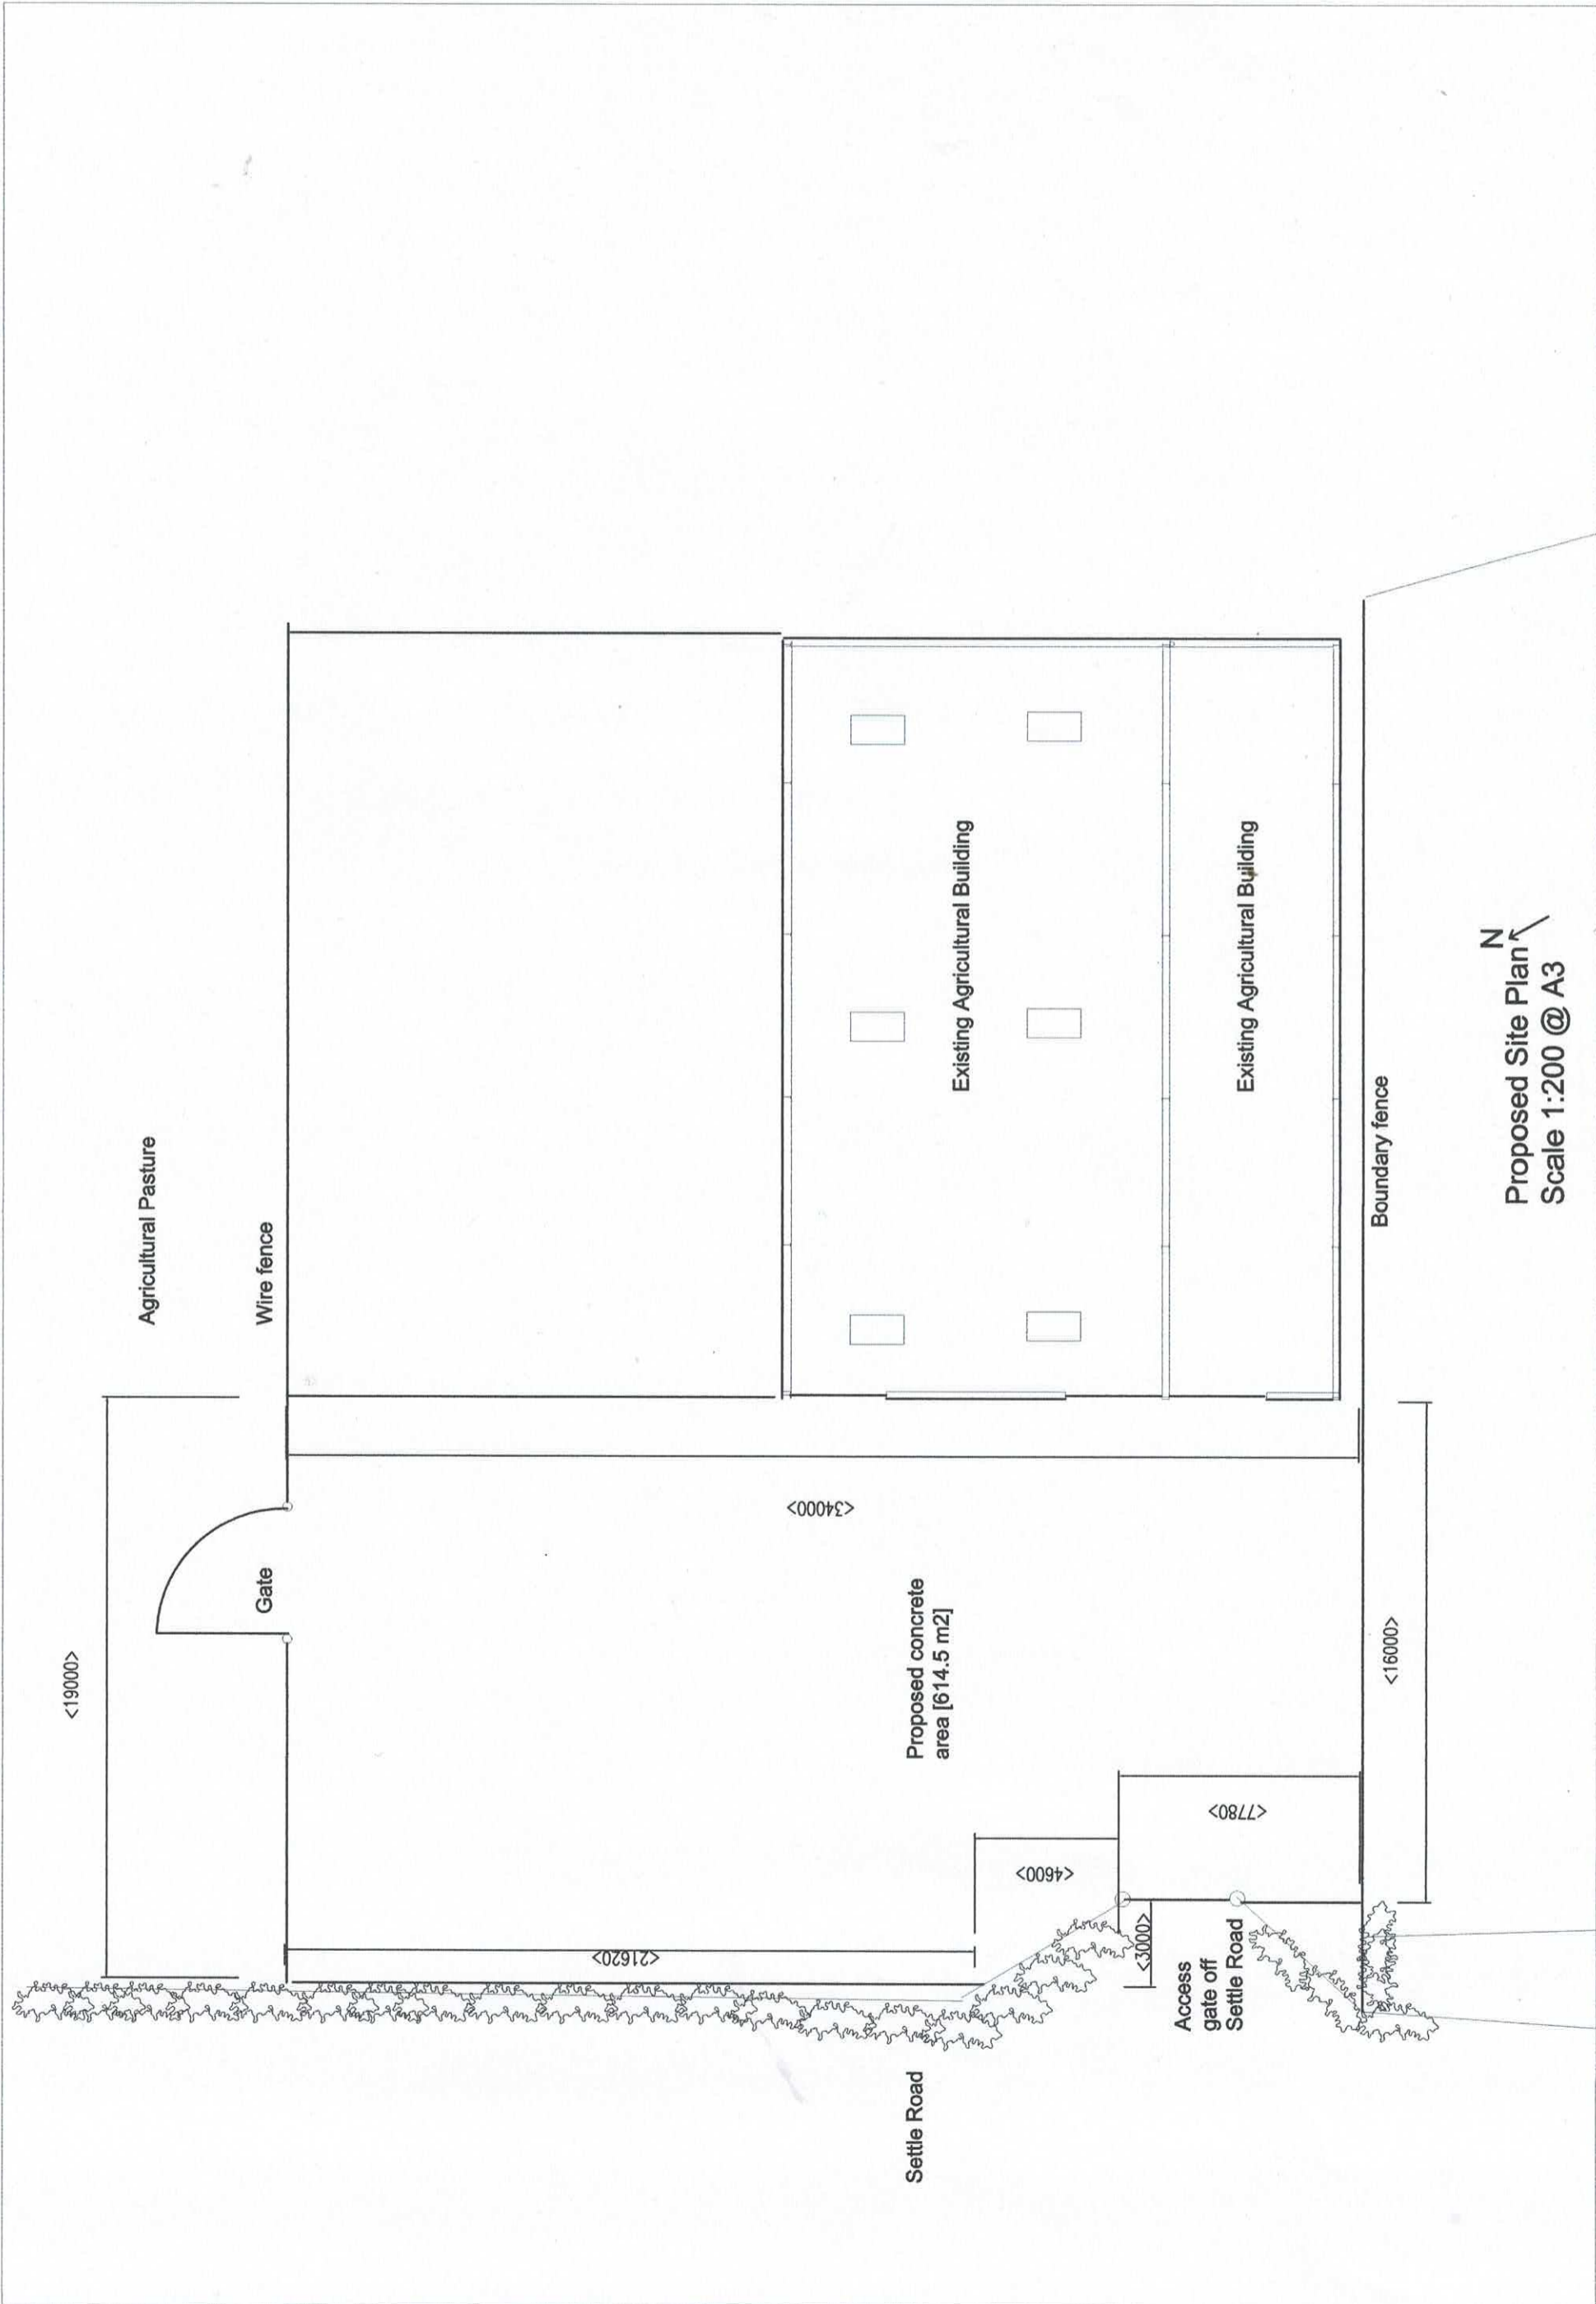

Agricultural Pasture

Wire fence

Gate

Hardcore

Existing Agricultural Building

Existing Agricultural Building

Boundary fence

Settle Road

Access gate off Settle Road

N
Existing Site Plan
Scale 1:200 @ A3

N
Proposed Site Plan
Scale 1:200 @ A3