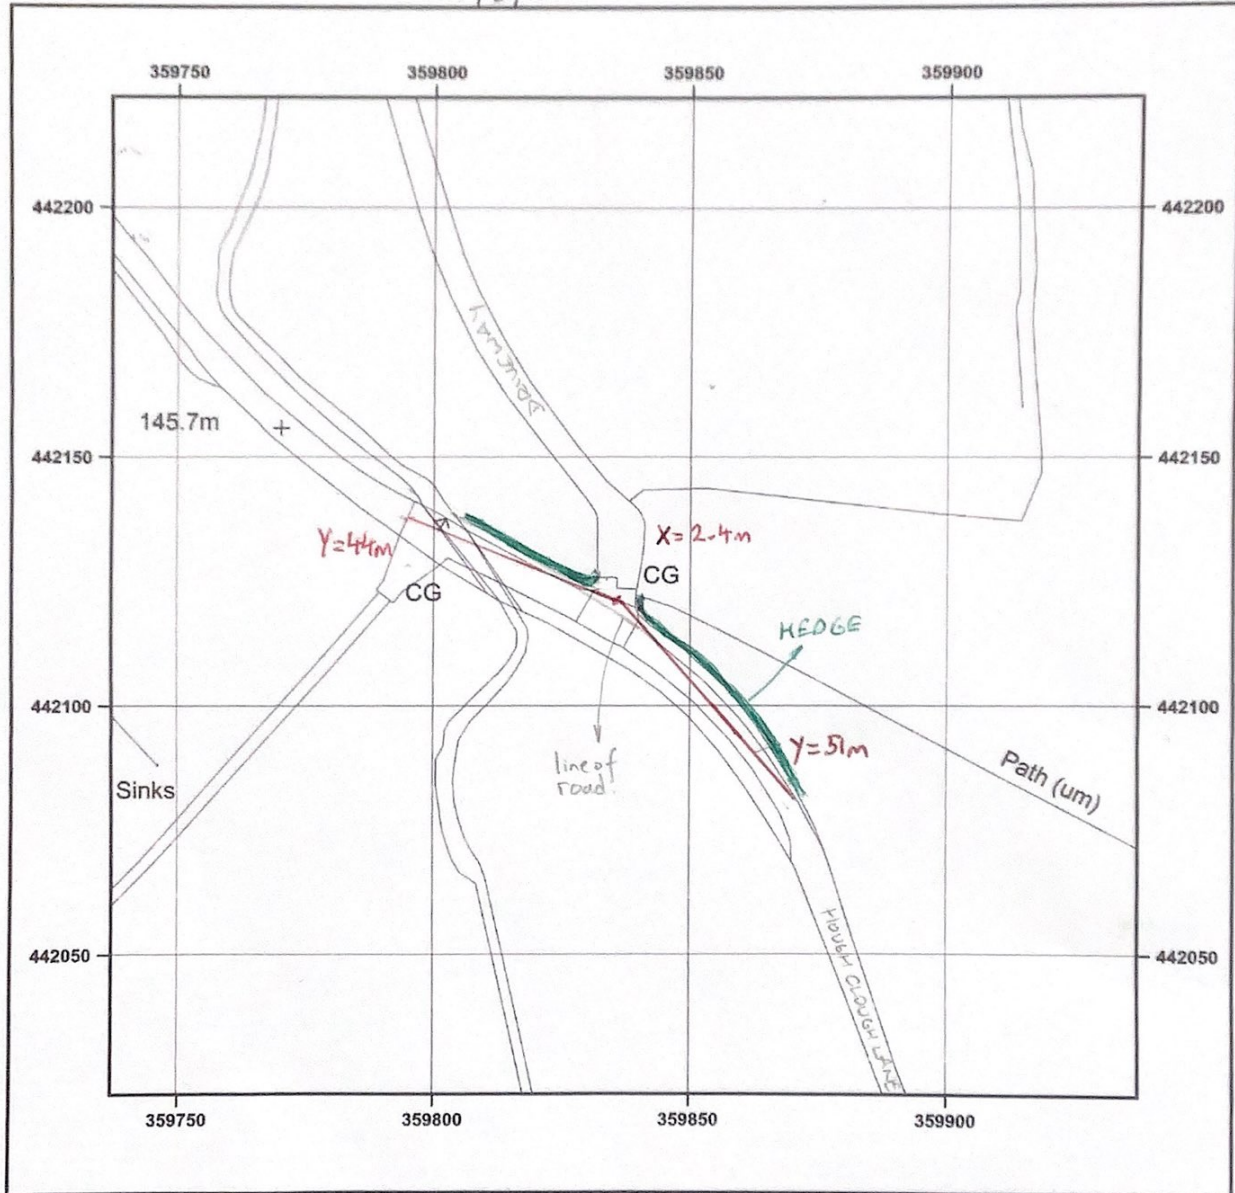

ACCESS TO HOUGHCLOUGH LANE

VISIBILITY SPLAYS - REUSED

27/3/24.

junction with Houghclough Lane
Supplied by: www.ukmapcentre.com
Serial No: 280076
Centre Coordinates: 359837,442122
Production Date: 12/02/2024

© Crown copyright and database rights 2024 Ordnance Survey AC0000848283.
The representation of road, track or path is no evidence of a boundary or right of way. The representation of features as lines is no evidence of a property boundary.