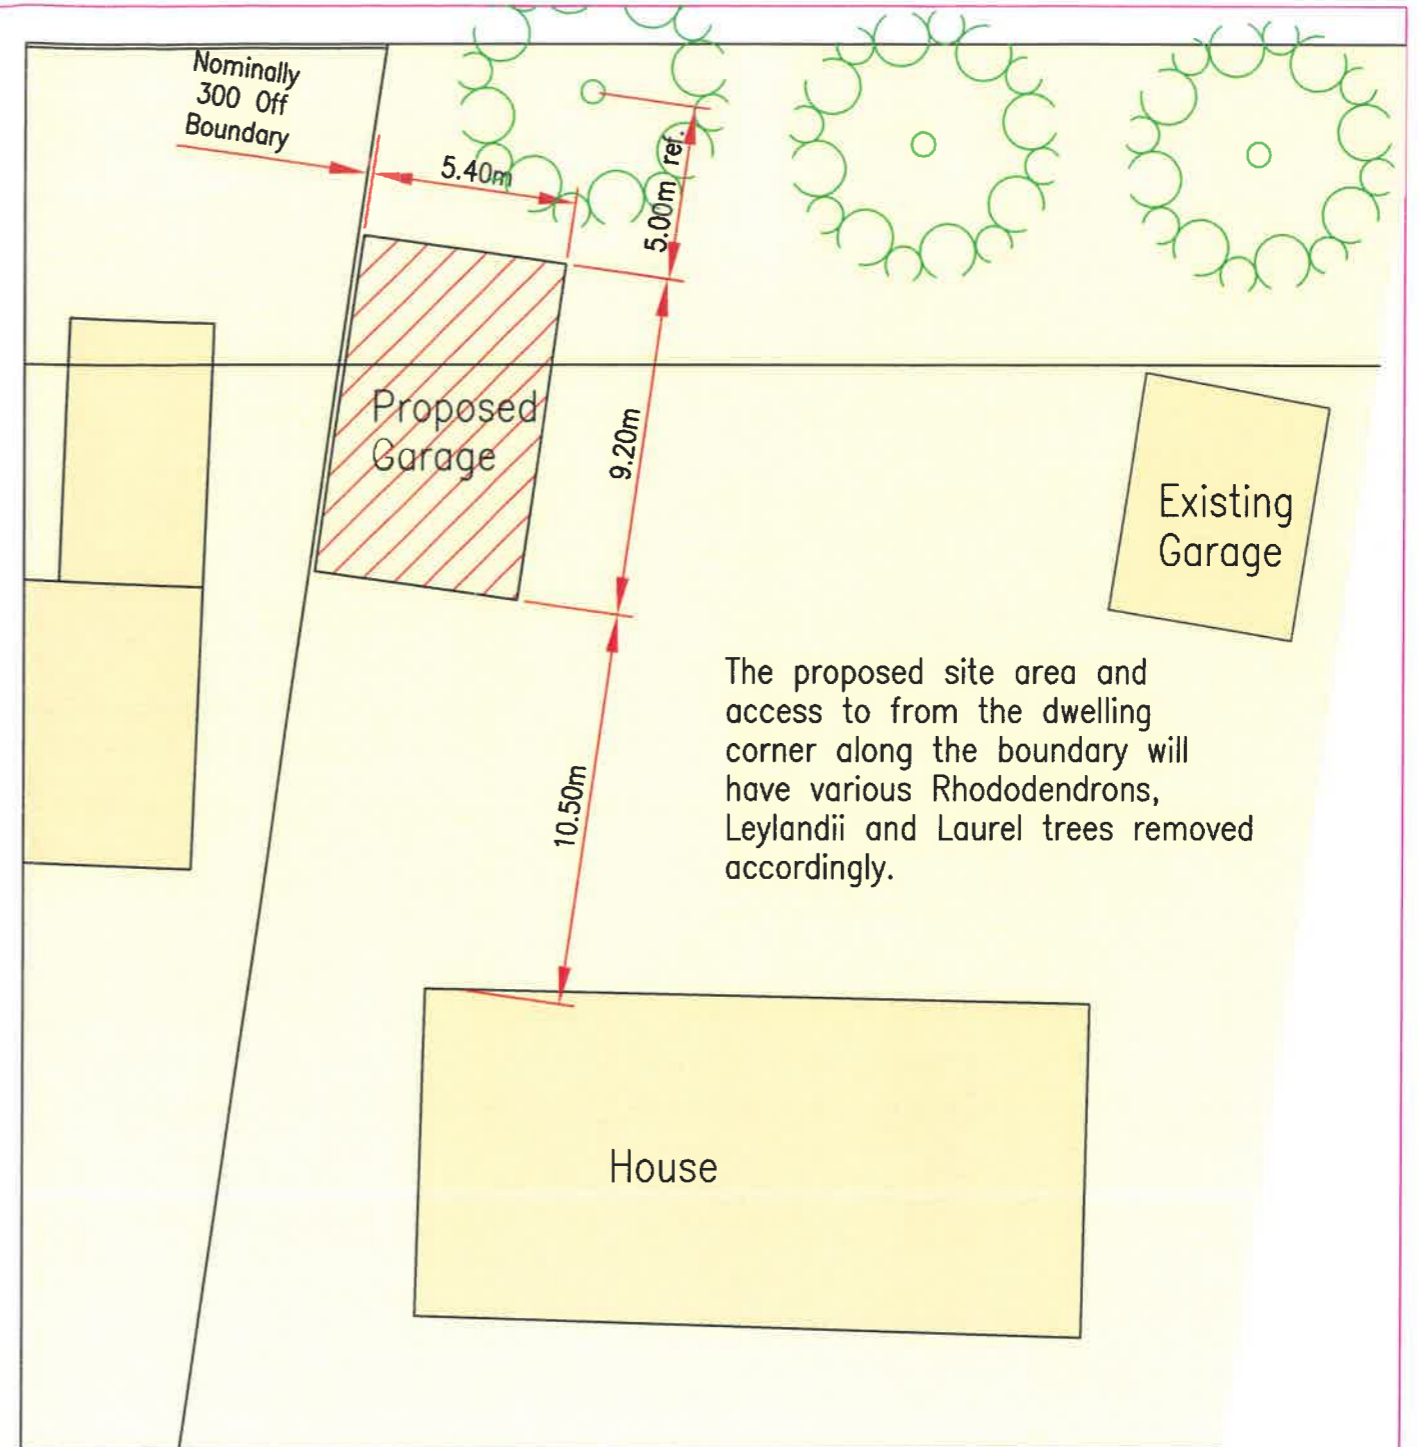

Block Plan Scale 1:500

Layout Scale 1:200

OS Map Scale 1:1250

**Kemple Side.
Clitheroe Road.
Knowle Green.
Preston.
PR3 2YS.**

320230971P

Plot Scale 1:1250 @ A3 Paper Size

TITLE

Re-submission

DRG.No.

SCALE; 1:1250

DATE. Nov. 2023

(c) Crown Copyright and Database Rights 2022 OS 100060020