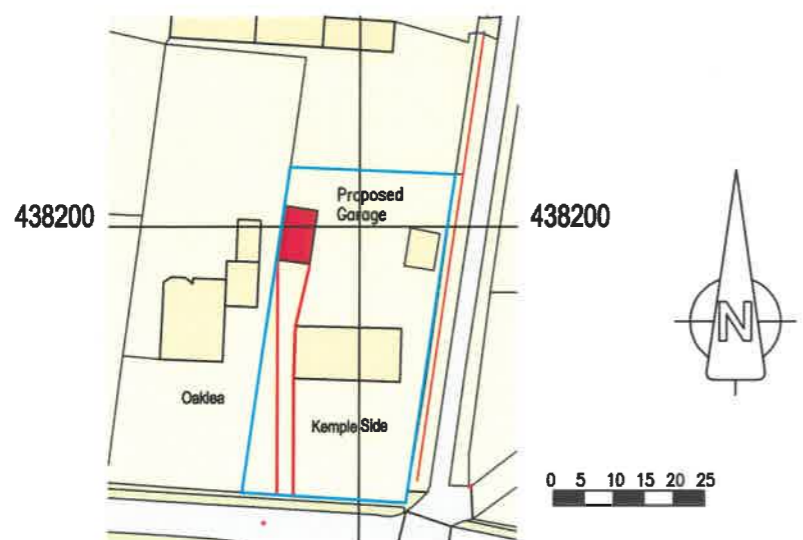

Block Plan Scale 1:500

Layout Scale 1:200

OS Map Scale 1:1250

**Kemple Side.
Clitheroe Road.
Knowle Green.
Preston.
PR3 2YS.**

320230971P

Plot Scale 1:1250 @ A3 Paper Size

TITLE

Re-submission

DRG.No.

SCALE; 1:1250

DATE. Nov. 2023

(c) Crown Copyright and Database Rights 2022 OS 100060020