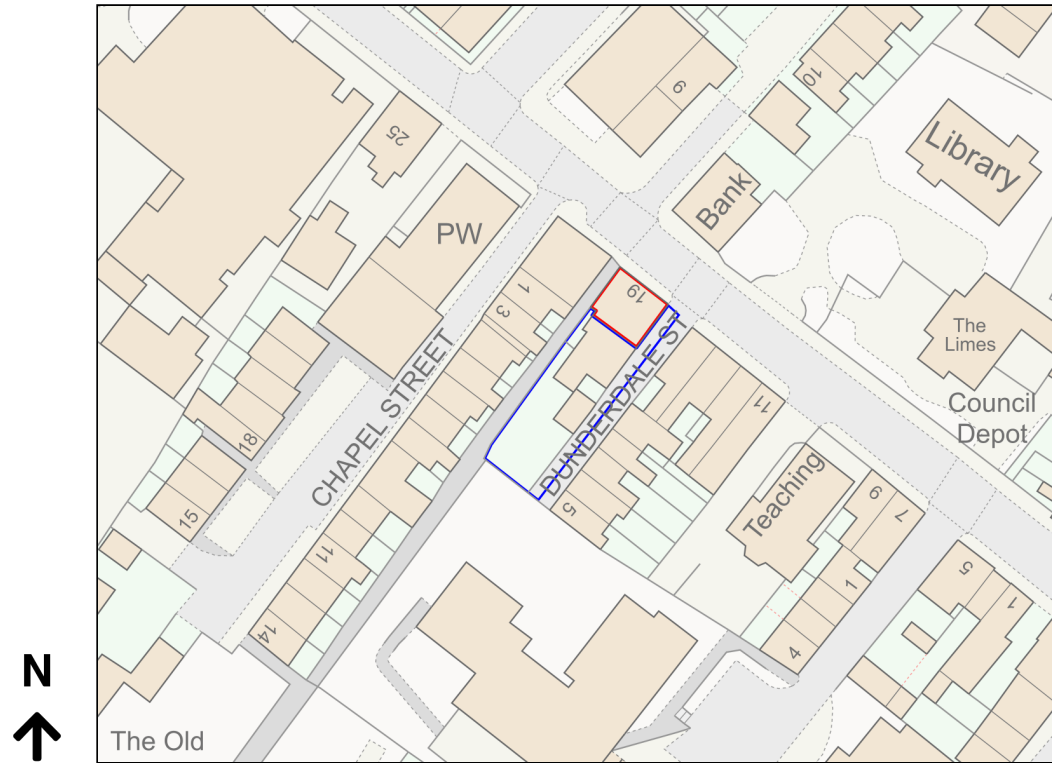

Location Plan

Site Address: Tan N Go, 19, Berry Lane, Longridge, PR3 3JA

Date Produced: 28-Nov-2023

Scale: 1:1250 @A4

Planning Portal Reference: PP-12615694v1