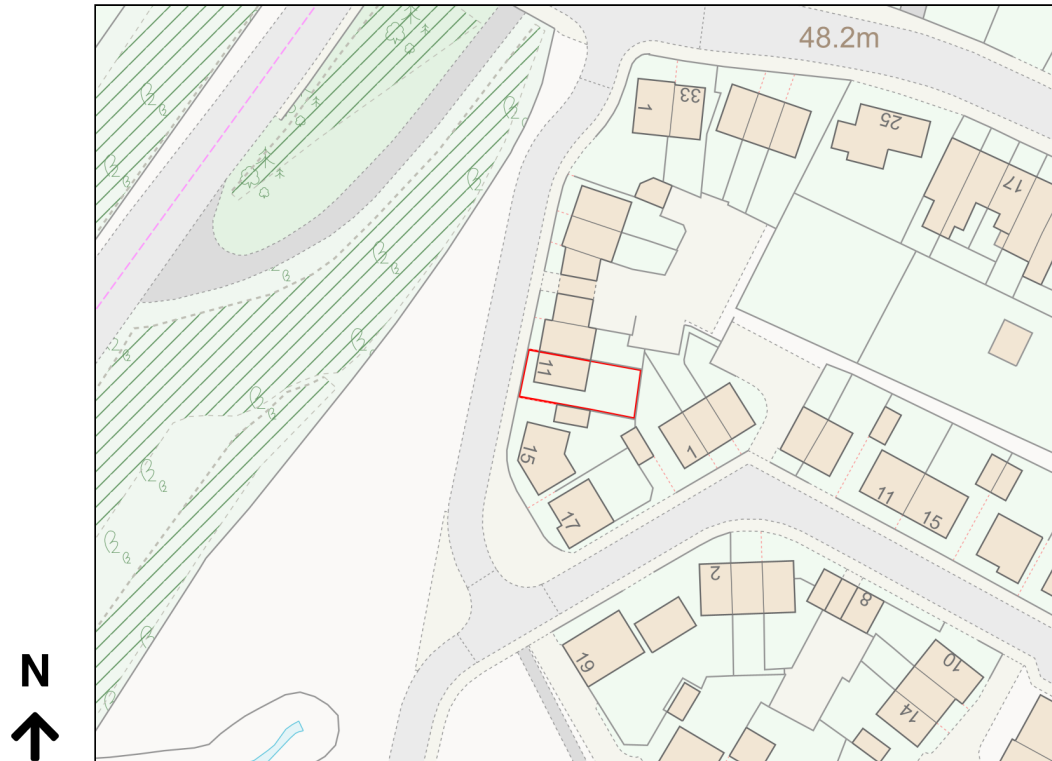

Location Plan

Site Address: 11, Abbey Farm View, Whalley, BB7 9YF

Date Produced: 28-Nov-2023

Scale: 1:1250 @A4

Planning Portal Reference: PP-12633706v1