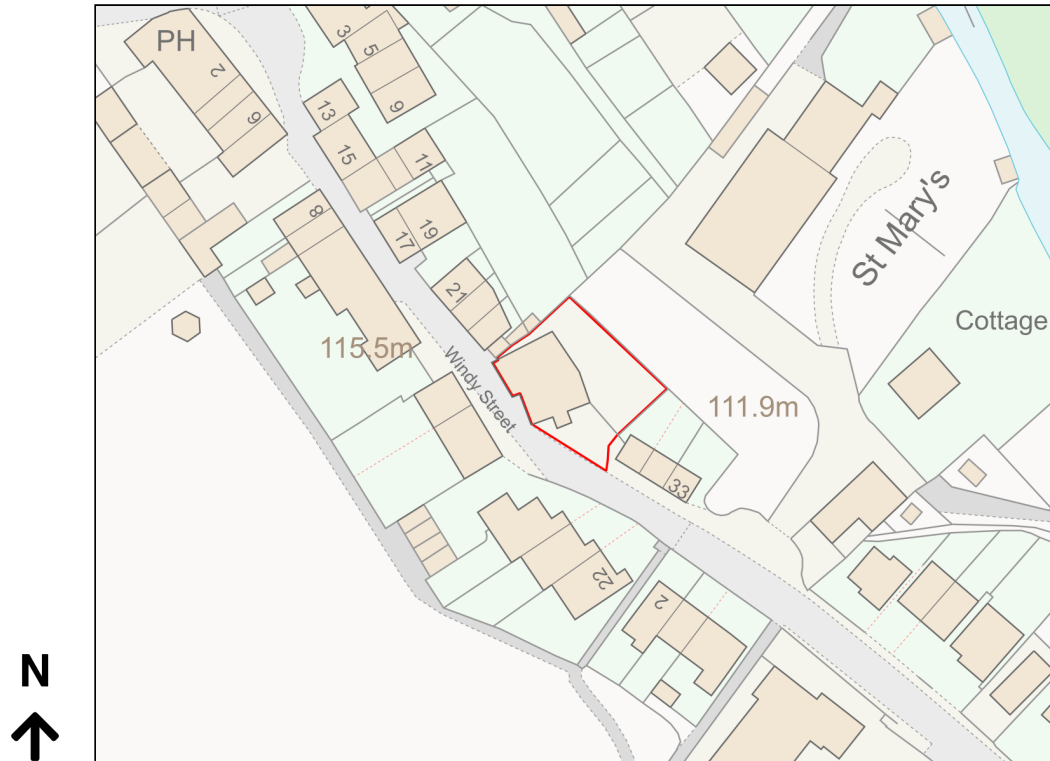

# Location Plan

Site Address: Easting: 362311 Northing: 443223

Date Produced: 30-Nov-2023

Scale: 1:1250 @A4

Planning Portal Reference: PP-12572192v1