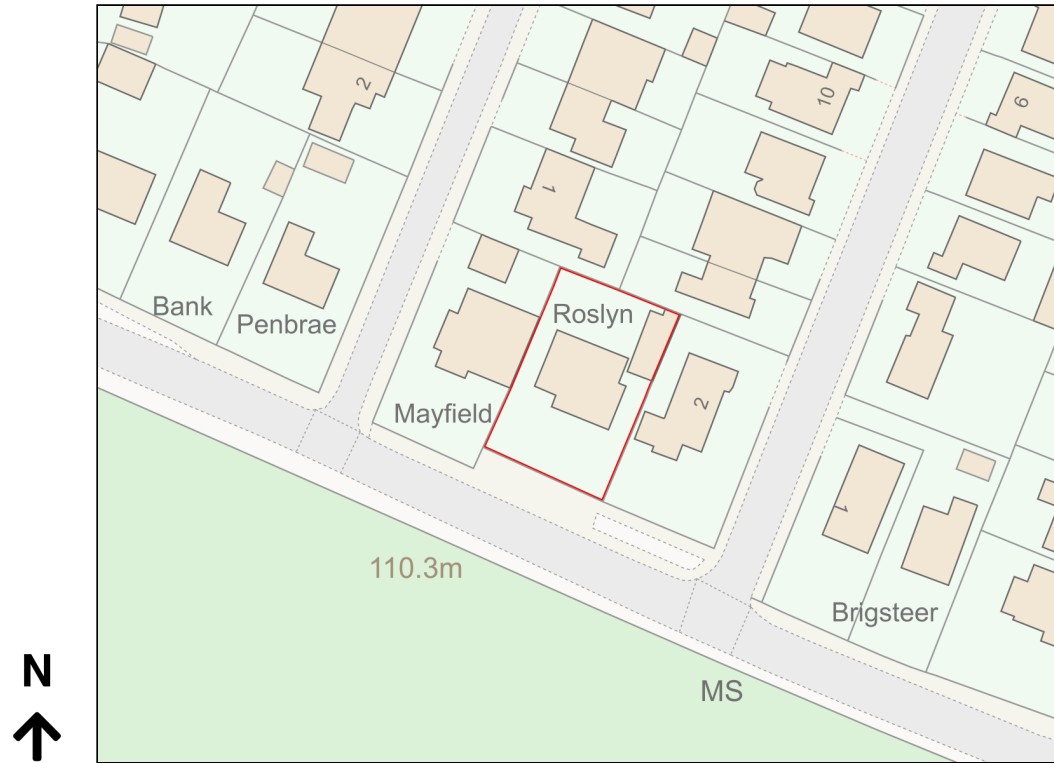

Location Plan

Site Address: Roslyn, Whalley Road, Simonstone, BB12 7HT

Date Produced: 05-Dec-2023

Scale: 1:1250 @A4

Planning Portal Reference: PP-12654794v1