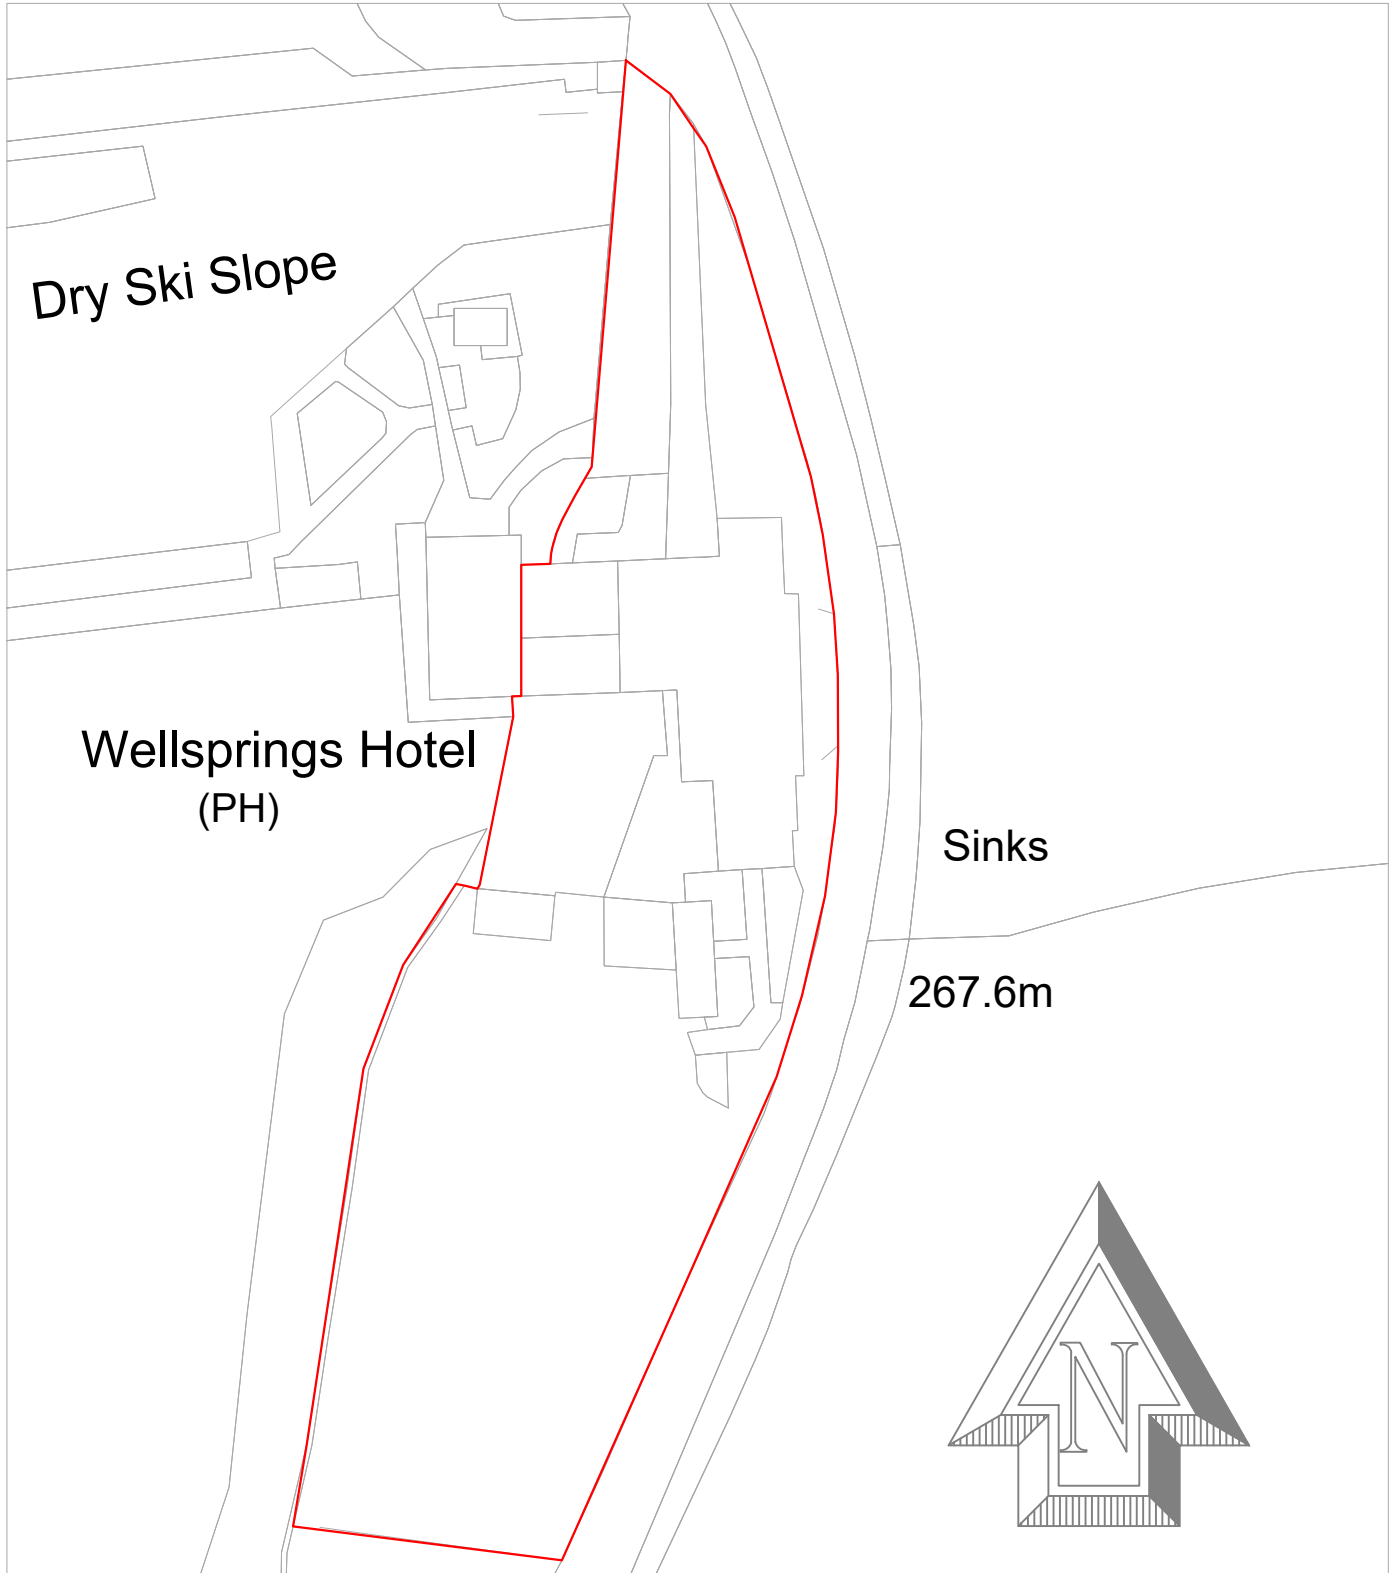

Wellsprings Restaurant

Location plan:

Scale : 1:1250

ReQuestAPlan  
Map number: TQRQM23255200025906

Title: THE WELLSPRINGS, SABDEN  
Map Produced for: Durkin Architectural  
© Crown copyright and database rights 2023 OS 100042766  
Project ID:  
Date of Purchase: 12-09-2023  
1 Years subscription from 12-09-2023 for 1 workstation.