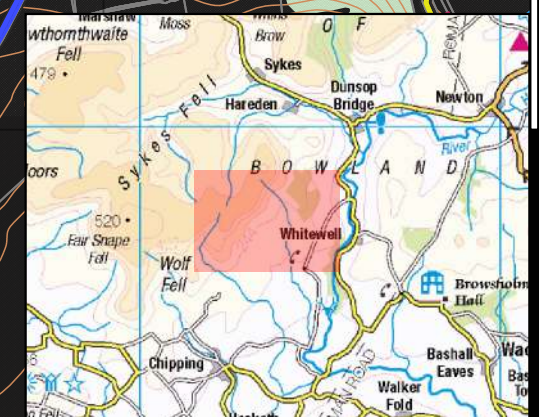

The Duchy of Lancaster - Whitewell Estate - proposed new forest track location map

Dec 2023

Legend

-  New Forestry Access Track
-  The Duchy of Lancaster Whitewell Estate
-  Woodland Creation Area

448000

448000

447000

447000

446000

446000

FOR WOODS 

FORESTRY & WOODLAND CONSULTANCY

Map Centre OS Grid Ref: SD 635 472

Scale at A3: 1:10,000,000. Contains Ordnance Survey data © Crown copyright and database right 2013