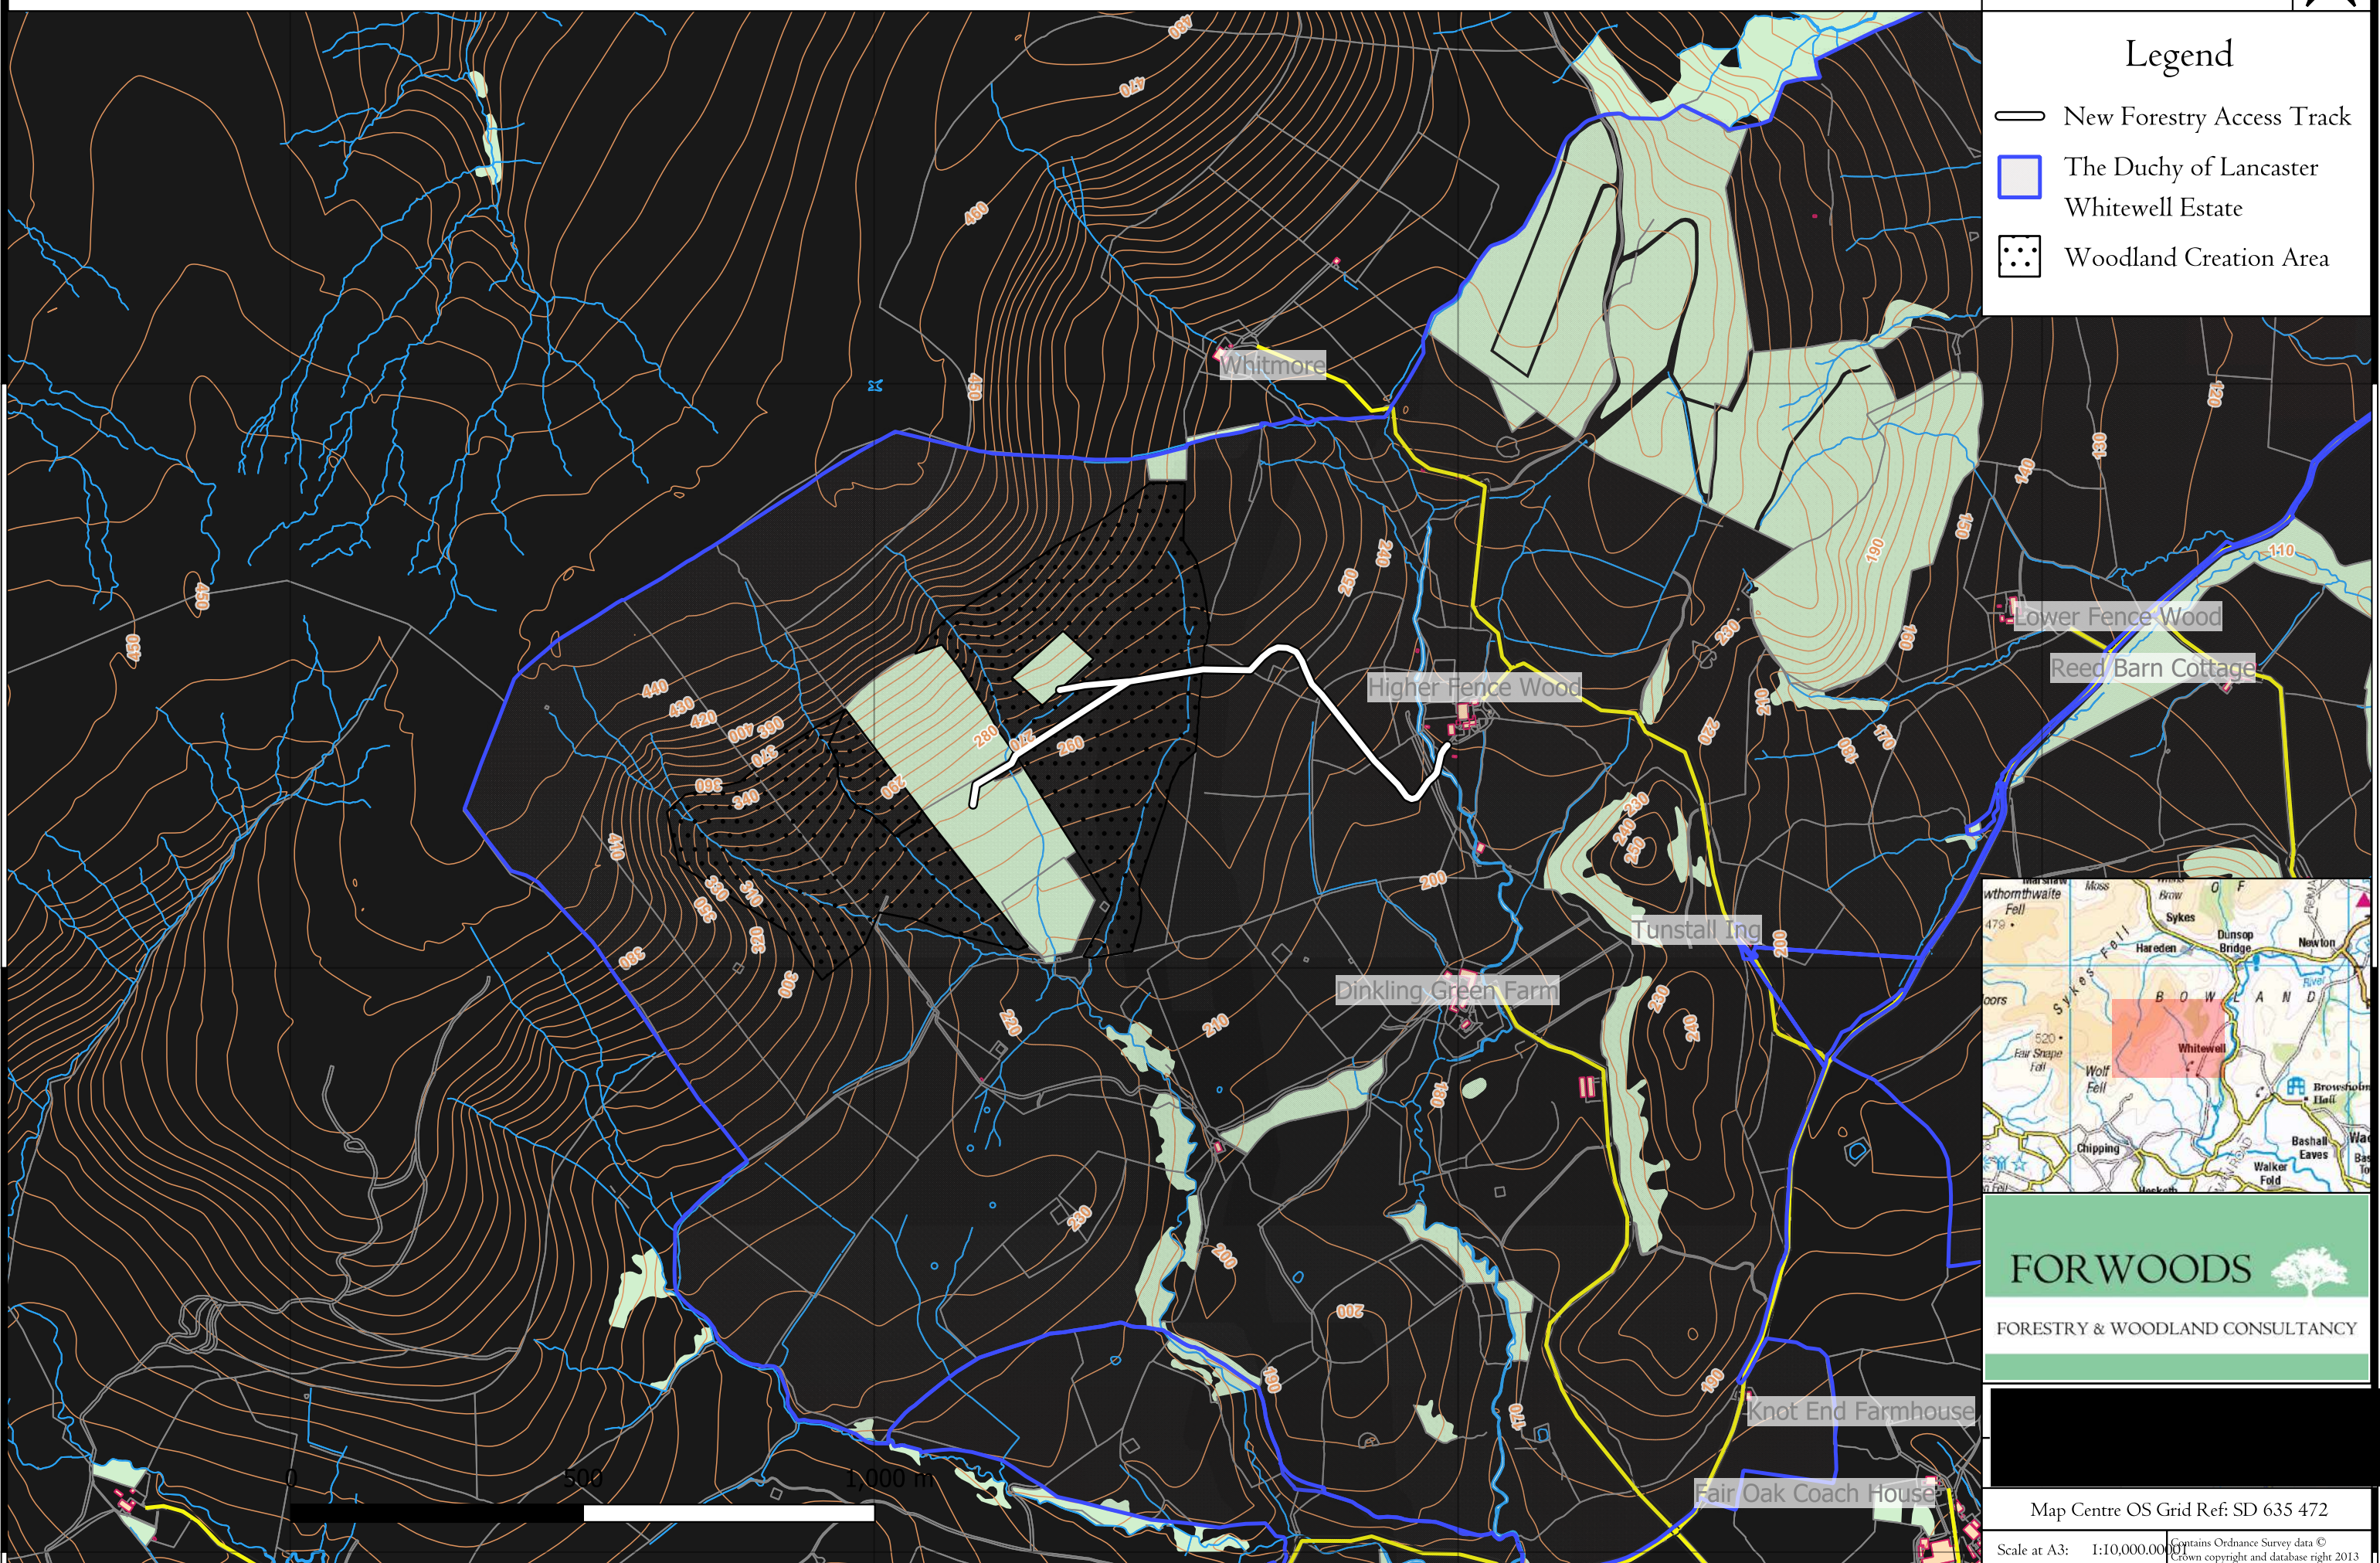

The Duchy of Lancaster - Whitewell Estate - proposed new forest track location map

Dec 2023

Legend

-  New Forestry Access Track
-  The Duchy of Lancaster Whitewell Estate
-  Woodland Creation Area

448000

448000

447000

447000

446000

446000

FOR WOODS 

FORESTRY & WOODLAND CONSULTANCY

Map Centre OS Grid Ref: SD 635 472

Scale at A3: 1:10,000,000. Contains Ordnance Survey data © Crown copyright and database right 2013