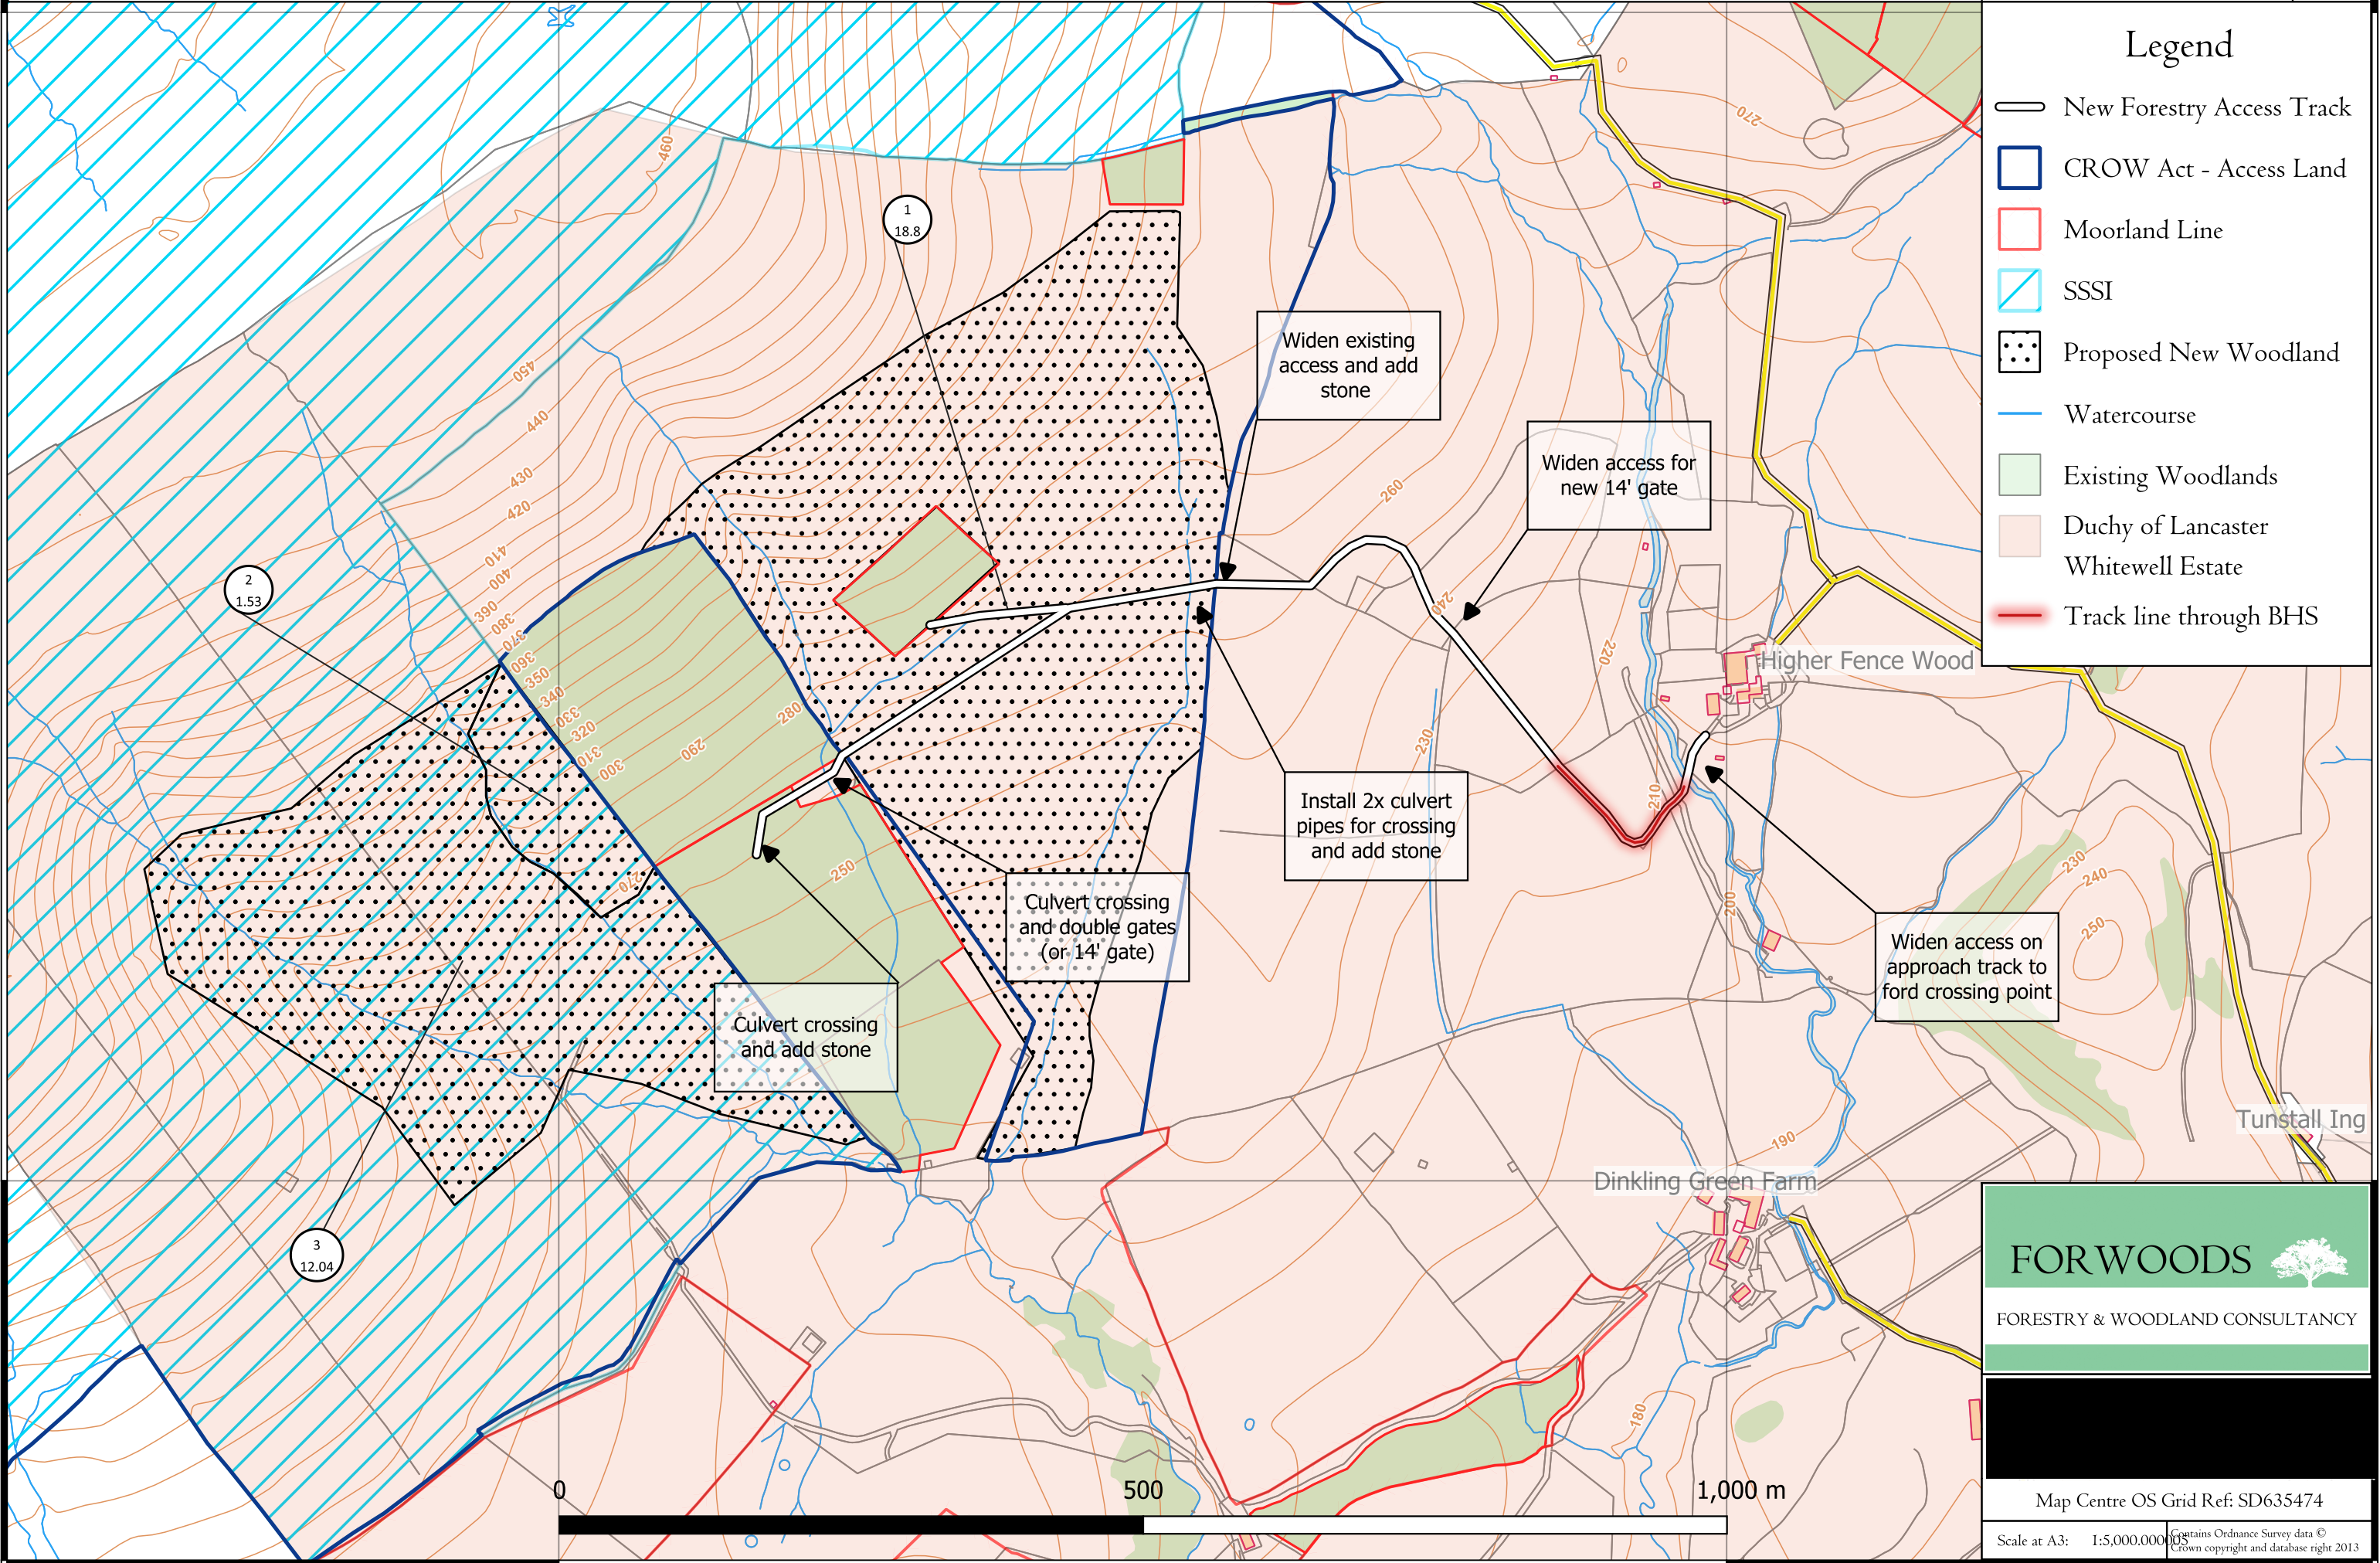

The Duchy of Lancaster - Whitewell Estate - proposed new forest track route, and constraints map

Dec 2023

Legend

-  New Forestry Access Track
-  CROW Act - Access Land
-  Moorland Line
-  SSSI
-  Proposed New Woodland
-  Watercourse
-  Existing Woodlands
-  Duchy of Lancaster Whitewell Estate
-  Track line through BHS

FOR WOODS 

FORESTRY & WOODLAND CONSULTANCY

Map Centre OS Grid Ref: SD635474

Scale at A3: 1:5,000,000

Contains Ordnance Survey data © Crown copyright and database right 2013