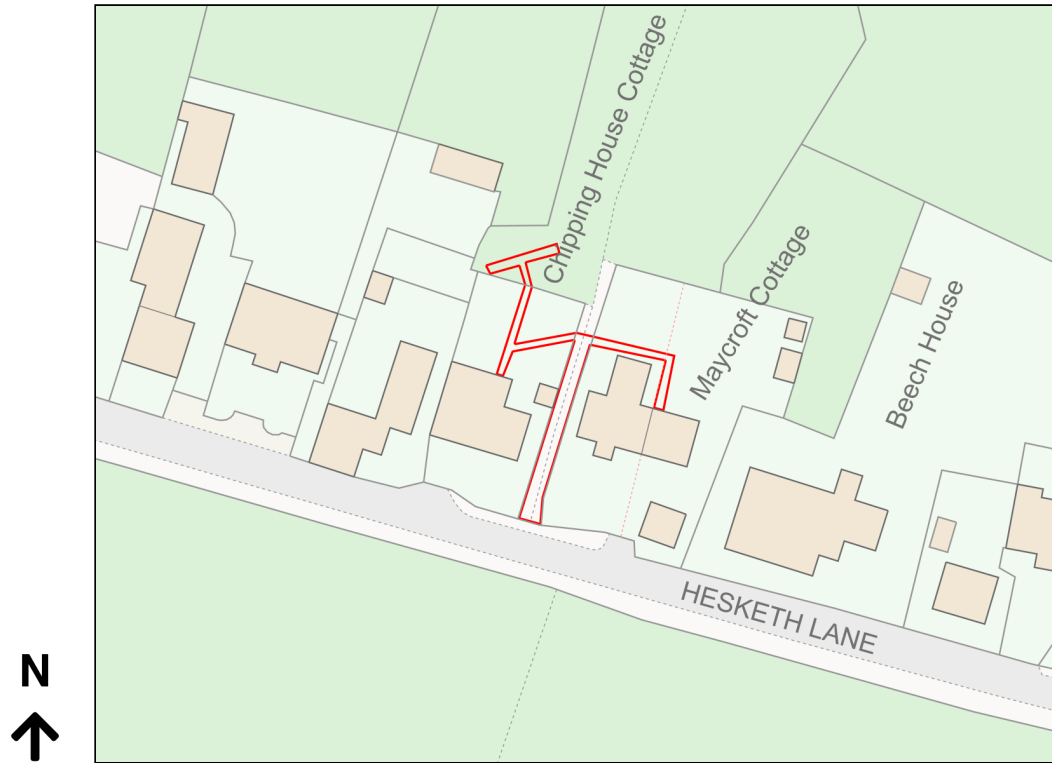

Location Plan

Site Address: Easting: 361702 Northing: 441389

Date Produced: 18-Mar-2024

Scale: 1:1250 @A4

Planning Portal Reference: PP-12708474v2