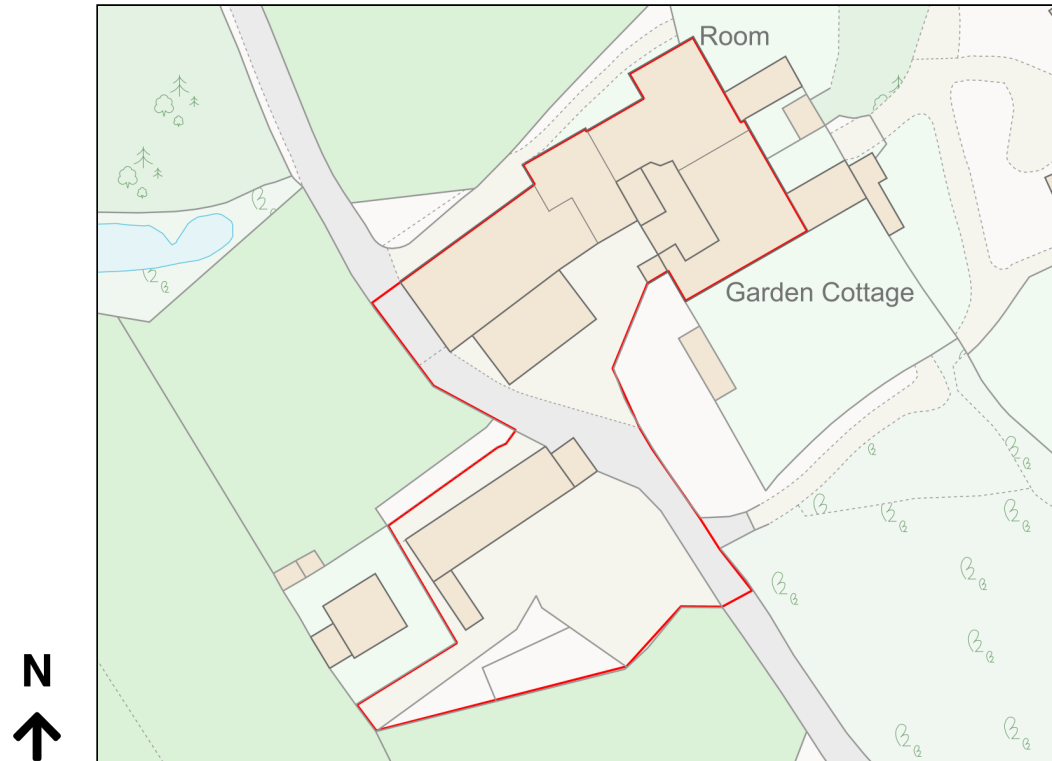

Location Plan

Site Address: New Page Fold, Cross Lane, Bashall Eaves, BB7 3JH

Date Produced: 24-Jan-2024

Scale: 1:1250 @A4

Planning Portal Reference: PP-12750055v1