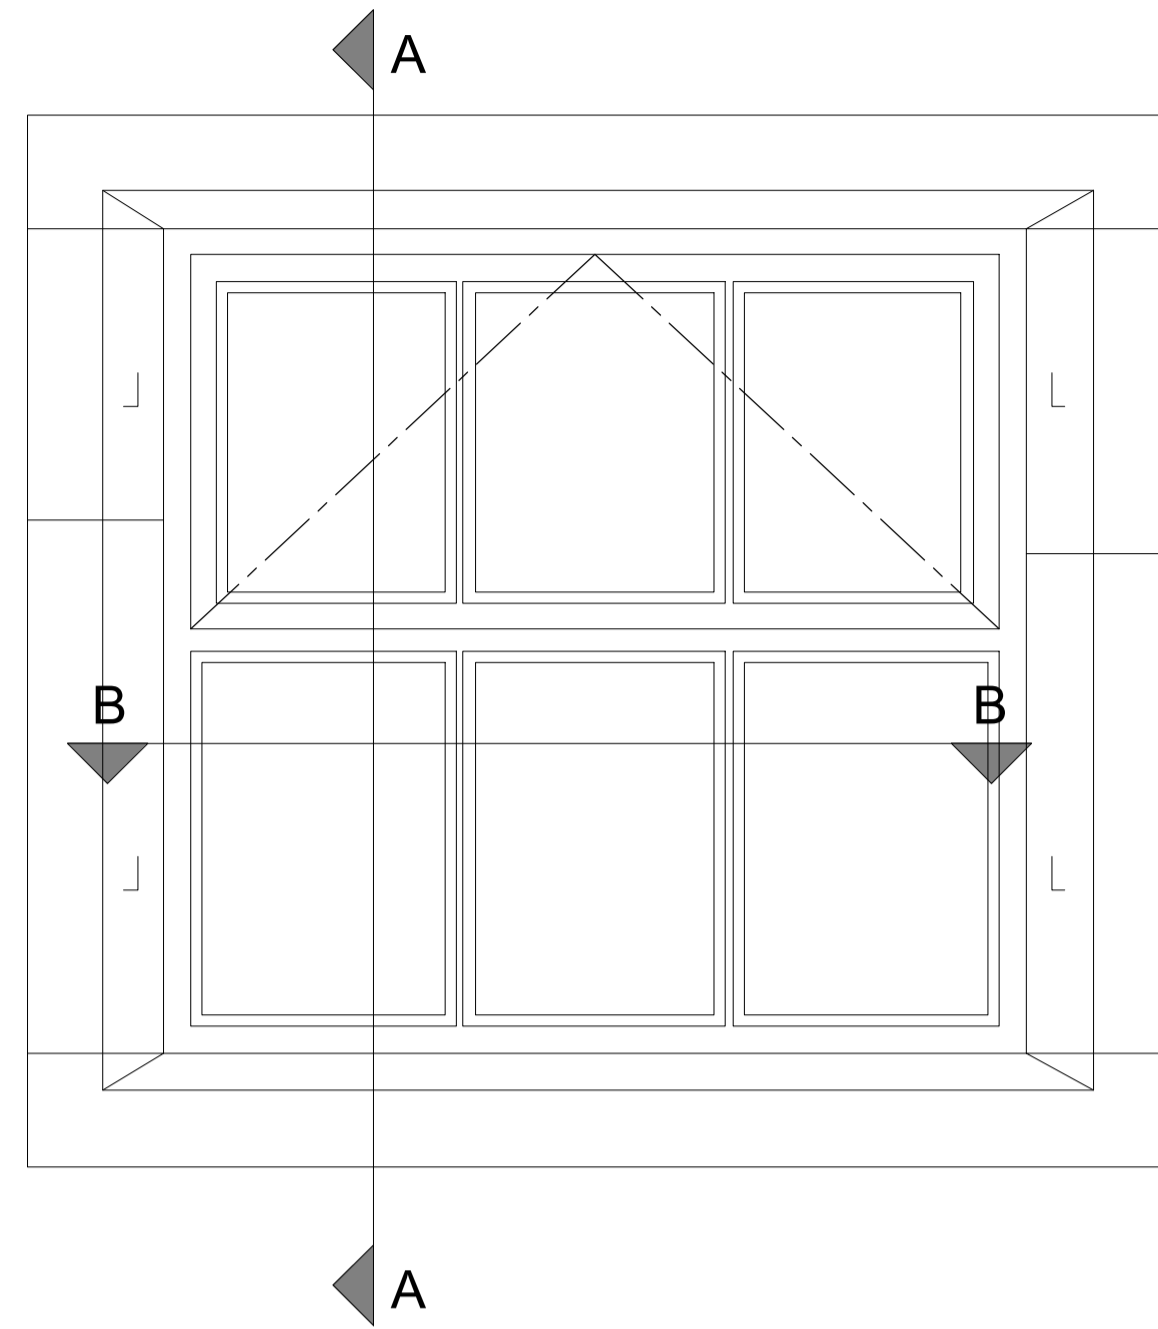

Window Type 1

Window Type 2

Window Type 3

Window Type 4

Note:  
Top hung flush face opening  
casement to be painted  
Heritage White from the Dulux  
Heritage Range

Elevation  
Top hung casement window

Typical Section A-A

CLIENT  
Duchy of Lancaster

DRAWING TITLE  
Window Details as Proposed  
Sheet 2

DRAWING STATUS <b>PLANNING</b>	SCALE: 1:10 @ A1
DRAWING No. <b>2461-07</b>	DATE: January 2024
REVISION <b>B</b>	DRAWN: MR
	CHECKED: ZH