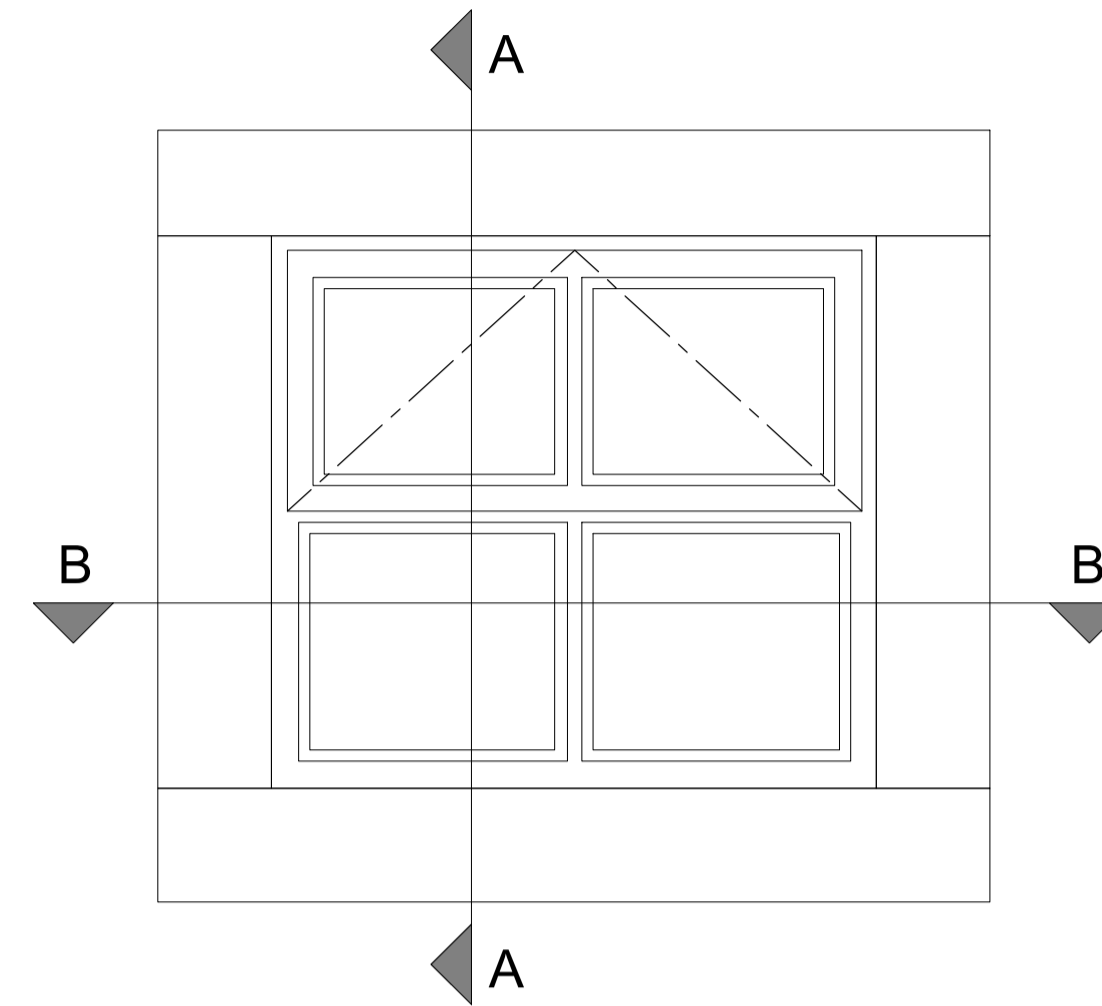

Window Type 1

Window Type 2

Window Type 3

Window Type 4

Note:  
Top hung flush face opening  
casement to be painted  
Heritage White from the Dulux  
Heritage Range

Elevation  
Top hung casement window

Typical Section A-A

CLIENT  
Duchy of Lancaster

DRAWING TITLE  
Window Details as Proposed  
Sheet 2

DRAWING STATUS <b>PLANNING</b>	SCALE: 1:10 @ A1
DRAWING No. <b>2461-07</b>	DATE: January 2024
REVISION <b>B</b>	DRAWN: MR
	CHECKED: ZH