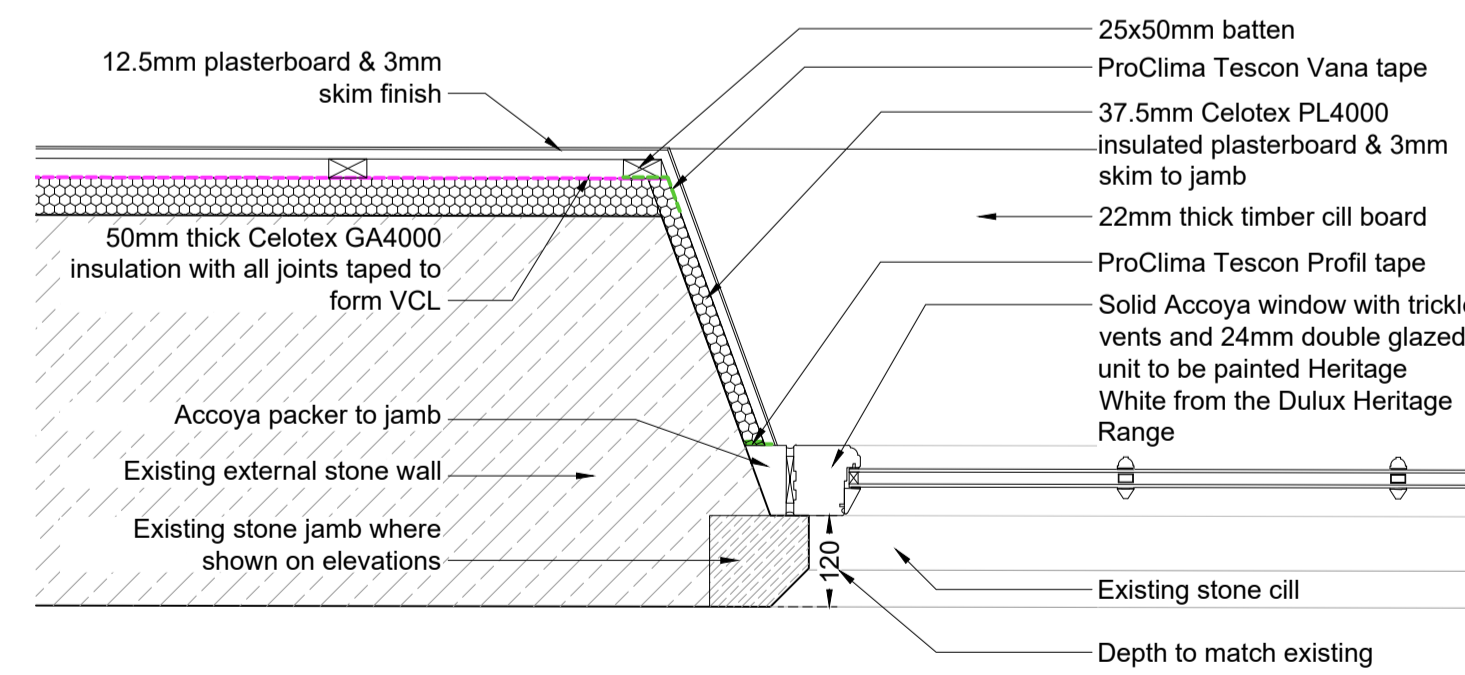

Window Type 1

Window Type 2

Window Type 3

Window Type 4

Note:  
Top hung flush face opening  
casement to be painted  
Heritage White from the Dulux  
Heritage Range

Elevation  
Top hung casement window

Typical Section A-A

CLIENT  
Duchy of Lancaster

DRAWING TITLE  
Window Details as Proposed  
Sheet 2

DRAWING STATUS <b>PLANNING</b>	SCALE: 1:10 @ A1
DRAWING No. <b>2461-07</b>	DATE: January 2024
REVISION <b>B</b>	DRAWN: MR
	CHECKED: ZH