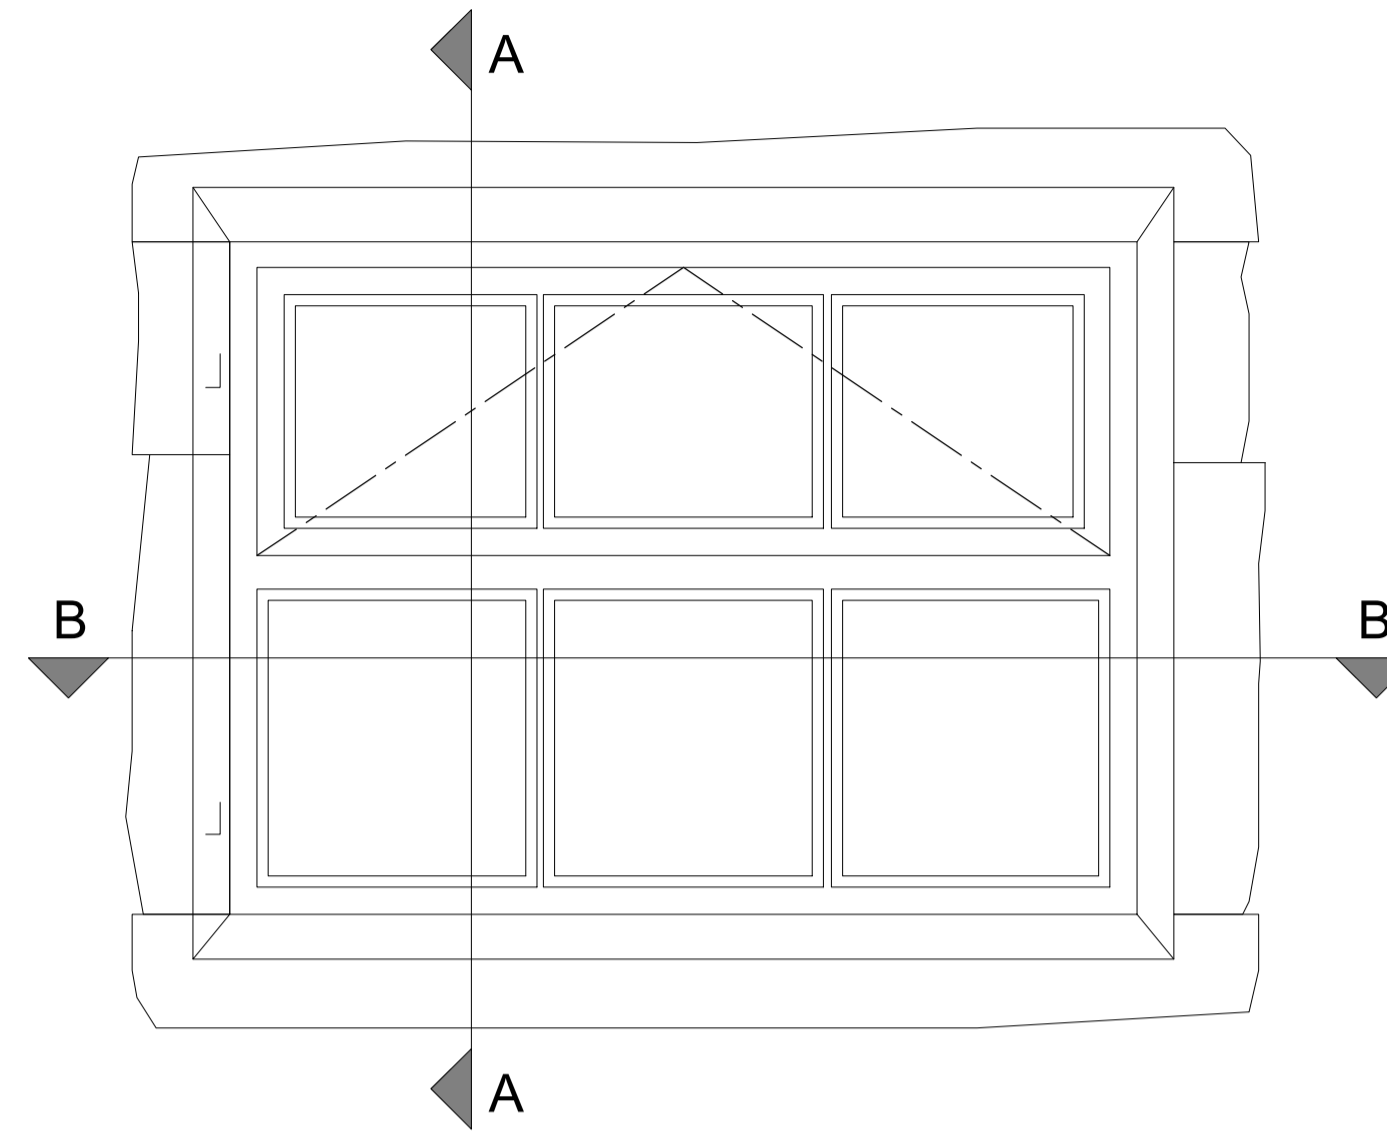

Window Type 1

Window Type 2

Window Type 3

Window Type 4

Note:  
Top hung flush face opening  
casement to be painted  
Heritage White from the Dulux  
Heritage Range

Elevation  
Top hung casement window

Typical Section A-A

CLIENT  
Duchy of Lancaster

DRAWING TITLE  
Window Details as Proposed  
Sheet 2

DRAWING STATUS <b>PLANNING</b>	SCALE: 1:10 @ A1
DRAWING No. <b>2461-07</b>	DATE: January 2024
REVISION <b>B</b>	DRAWN: MR
	CHECKED: ZH