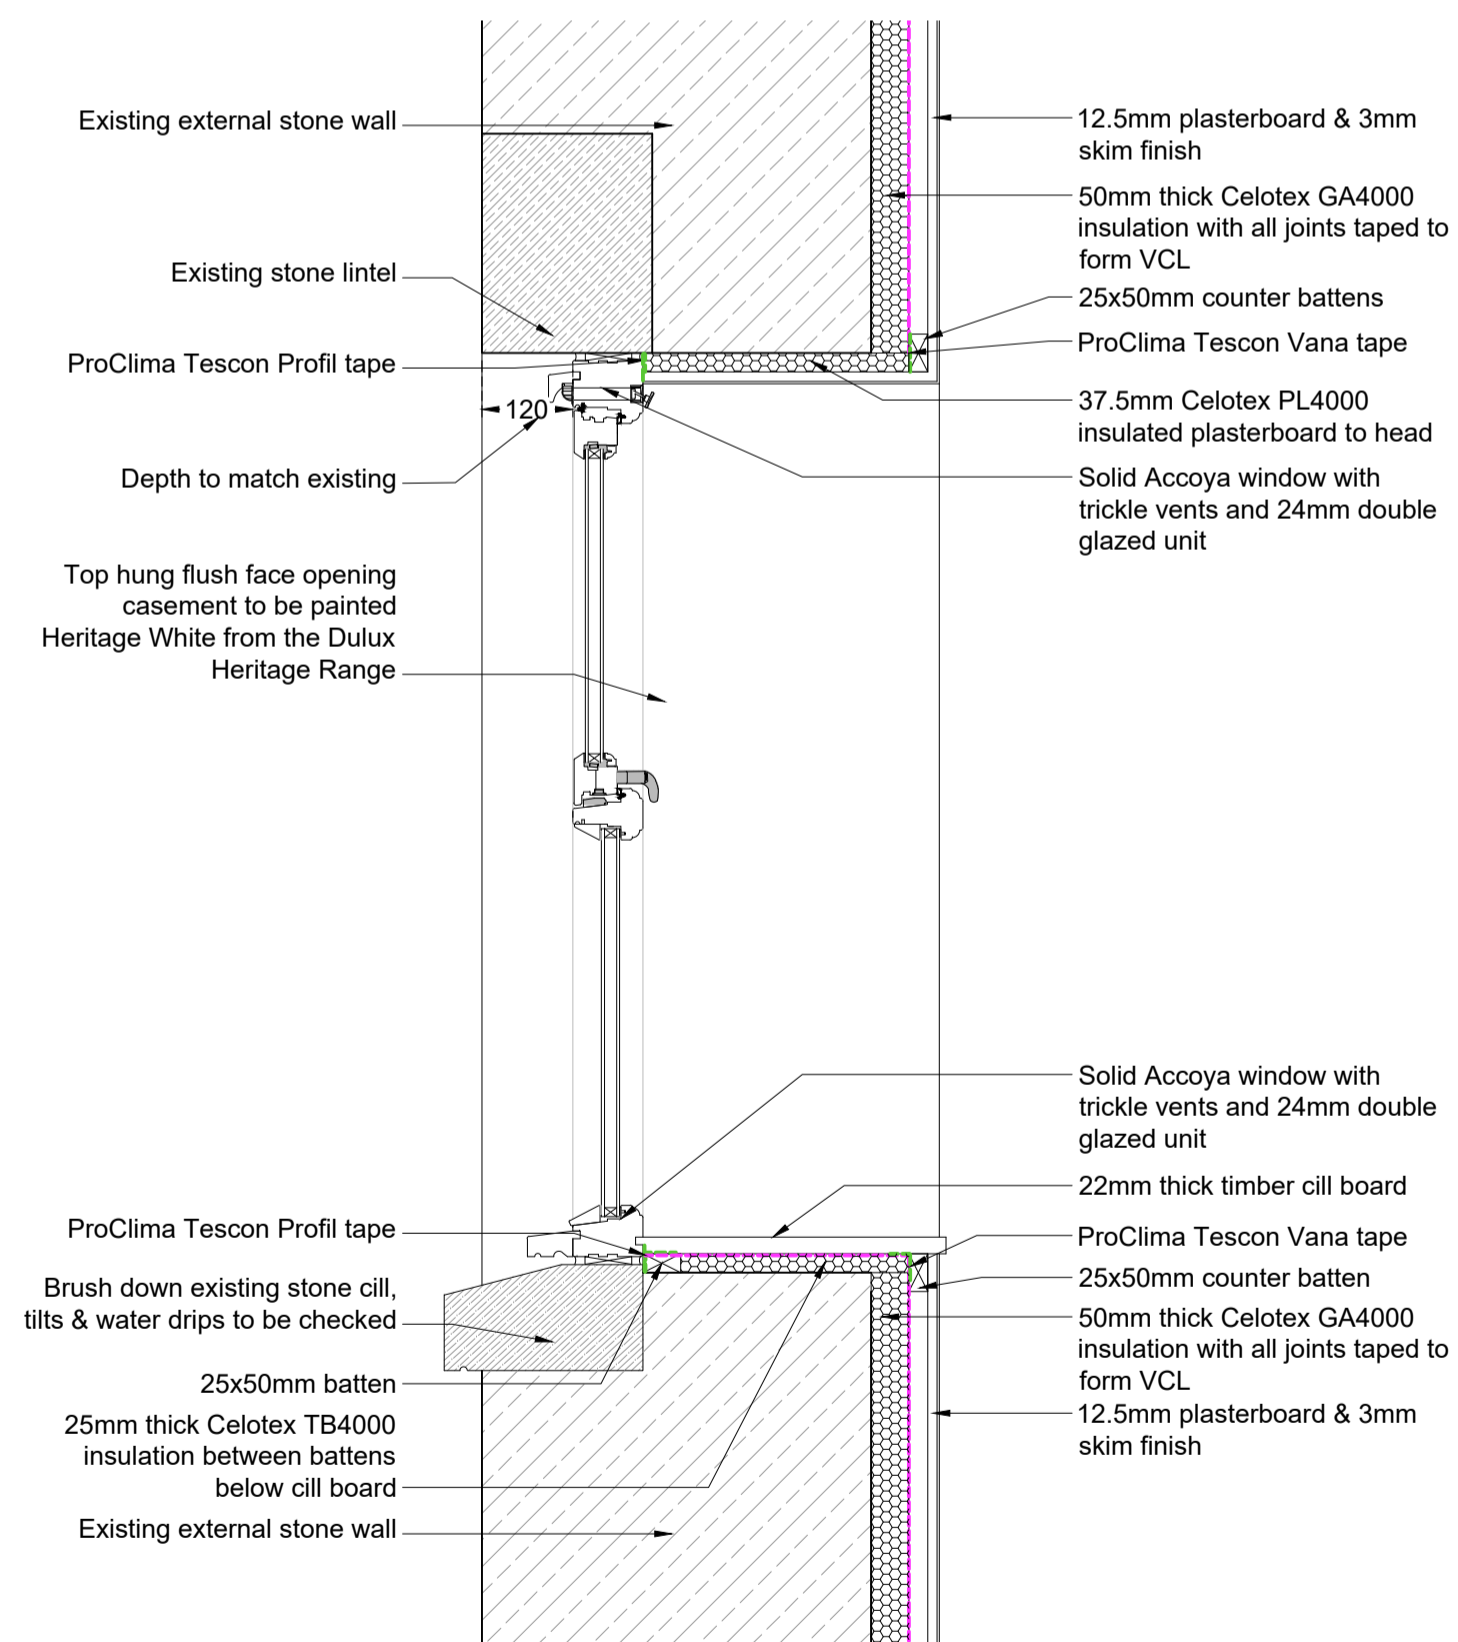

Window Type 1

Window Type 2

Window Type 3

Window Type 4

Note:  
Top hung flush face opening  
casement to be painted  
Heritage White from the Dulux  
Heritage Range

Elevation  
Top hung casement window

Typical Section A-A

Typical Section B-B

REV	DATE	DRWN	CHKD	REVISION DETAILS
B	02/02/24	MR	ZH	PLANNING SUBMISSION
A	16/01/24	MR	ZH	For client approval

PROJECT TITLE  
Renovation of Park Style Cottage  
Higher Lickhurst, Leagram, Chipping  
Lancashire PR3 2QT

CLIENT  
Duchy of Lancaster

DRAWING TITLE  
Window Details as Proposed  
Sheet 2

DRAWING STATUS <b>PLANNING</b>	SCALE: 1:10 @ A1
DRAWING No. <b>2461-07</b>	DATE: January 2024
REVISION <b>B</b>	DRAWN: MR
	CHECKED: ZH