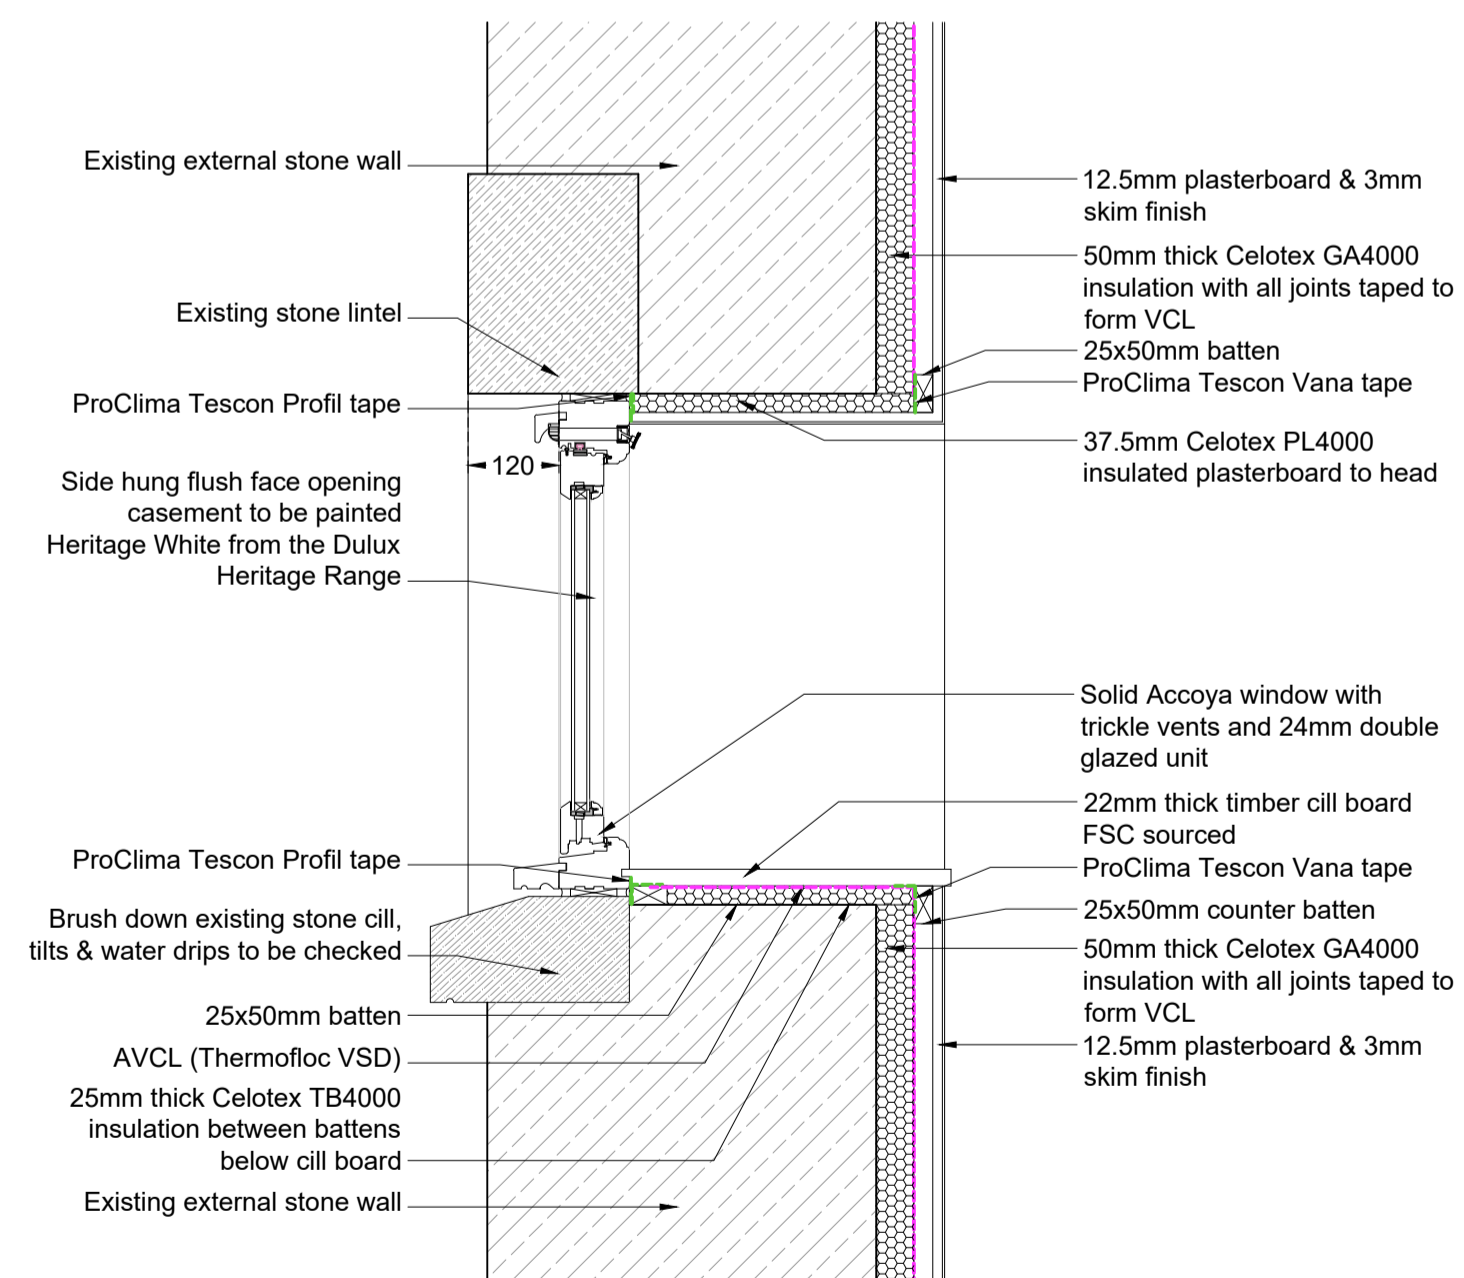

Note:  
Side hung flush face opening casement to be painted Heritage White from the Dulux Heritage Range

Window Type 5

Window Type 6

Window Type 7

Window Type 8

Elevation  
Top hung casement window

Typical Section A-A

Typical Section B-B

REV	DATE	DRWN	CHKD	REVISION DETAILS
B	02/02/24	MR	ZH	PLANNING SUBMISSION
A	16/01/24	MR	ZH	For client approval

PROJECT TITLE  
Renovation of Park Style Cottage  
Higher Lickhurst, Leagram, Chipping  
Lancashire PR3 2QT

CLIENT  
Duchy of Lancaster

DRAWING TITLE  
Window Details as Proposed  
Sheet 3

DRAWING STATUS <b>PLANNING</b>	SCALE : 1:10 @ A1
DRAWING No. <b>2461-08</b>	DATE : January 2024
REVISION <b>B</b>	DRAWN : MR
	CHECKED : ZH