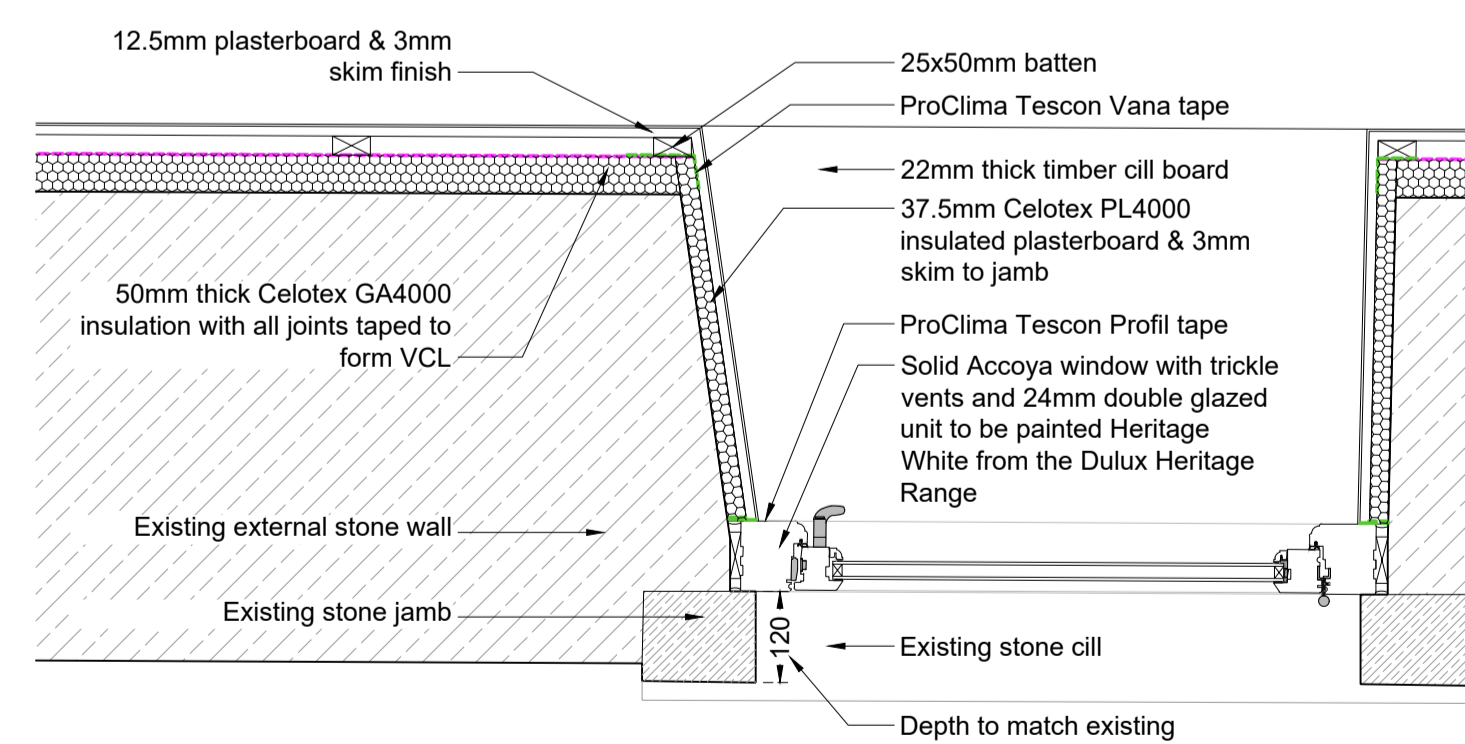

Note:  
Side hung flush face opening casement to be painted Heritage White from the Dulux Heritage Range

Window Type 5

Window Type 6

Window Type 7

Window Type 8

Elevation  
Top hung casement window

Typical Section A-A

Typical Section B-B

REV	DATE	DRWN	CHKD	REVISION DETAILS
B	02/02/24	MR	ZH	PLANNING SUBMISSION
A	16/01/24	MR	ZH	For client approval

PROJECT TITLE  
Renovation of Park Style Cottage  
Higher Lickhurst, Leagram, Chipping  
Lancashire PR3 2QT

CLIENT  
Duchy of Lancaster

DRAWING TITLE  
Window Details as Proposed  
Sheet 3

DRAWING STATUS <b>PLANNING</b>	SCALE : 1:10 @ A1
DRAWING No. <b>2461-08</b>	DATE : January 2024
REVISION <b>B</b>	DRAWN : MR
	CHECKED : ZH