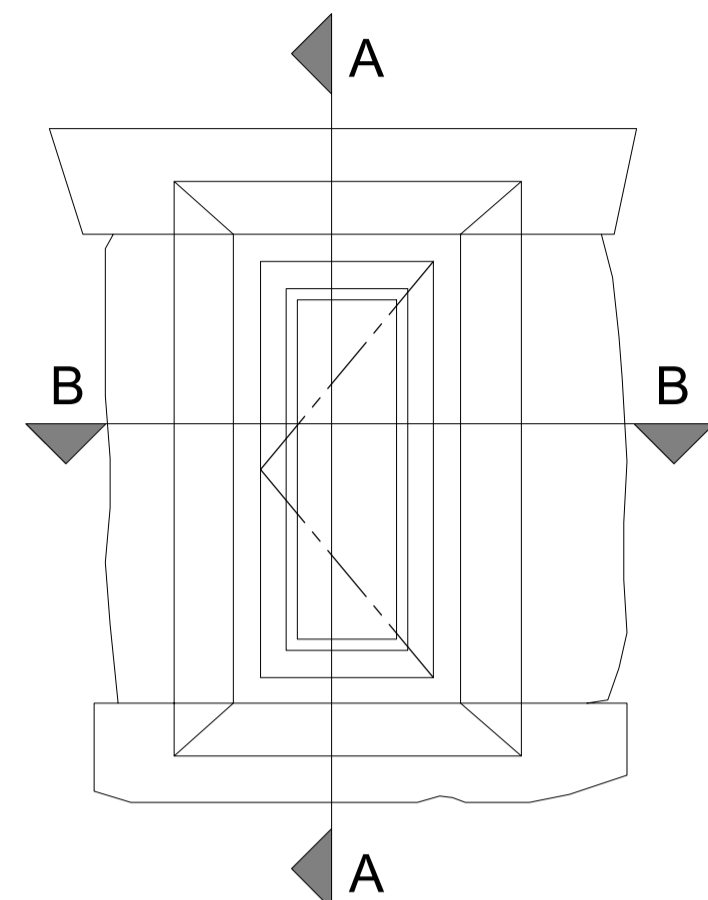

Note:  
Side hung flush face opening casement to be painted Heritage White from the Dulux Heritage Range

Window Type 5

Window Type 6

Window Type 7

Window Type 8

Elevation  
Top hung casement window

Typical Section A-A

Typical Section B-B

REV	DATE	DRWN	CHKD	REVISION DETAILS
B	02/02/24	MR	ZH	PLANNING SUBMISSION
A	16/01/24	MR	ZH	For client approval

PROJECT TITLE  
Renovation of Park Style Cottage  
Higher Lickhurst, Leagram, Chipping  
Lancashire PR3 2QT

CLIENT  
Duchy of Lancaster

DRAWING TITLE  
Window Details as Proposed  
Sheet 3

DRAWING STATUS <b>PLANNING</b>	SCALE : 1:10 @ A1
DRAWING No. <b>2461-08</b>	DATE : January 2024
REVISION <b>B</b>	DRAWN : MR
	CHECKED : ZH