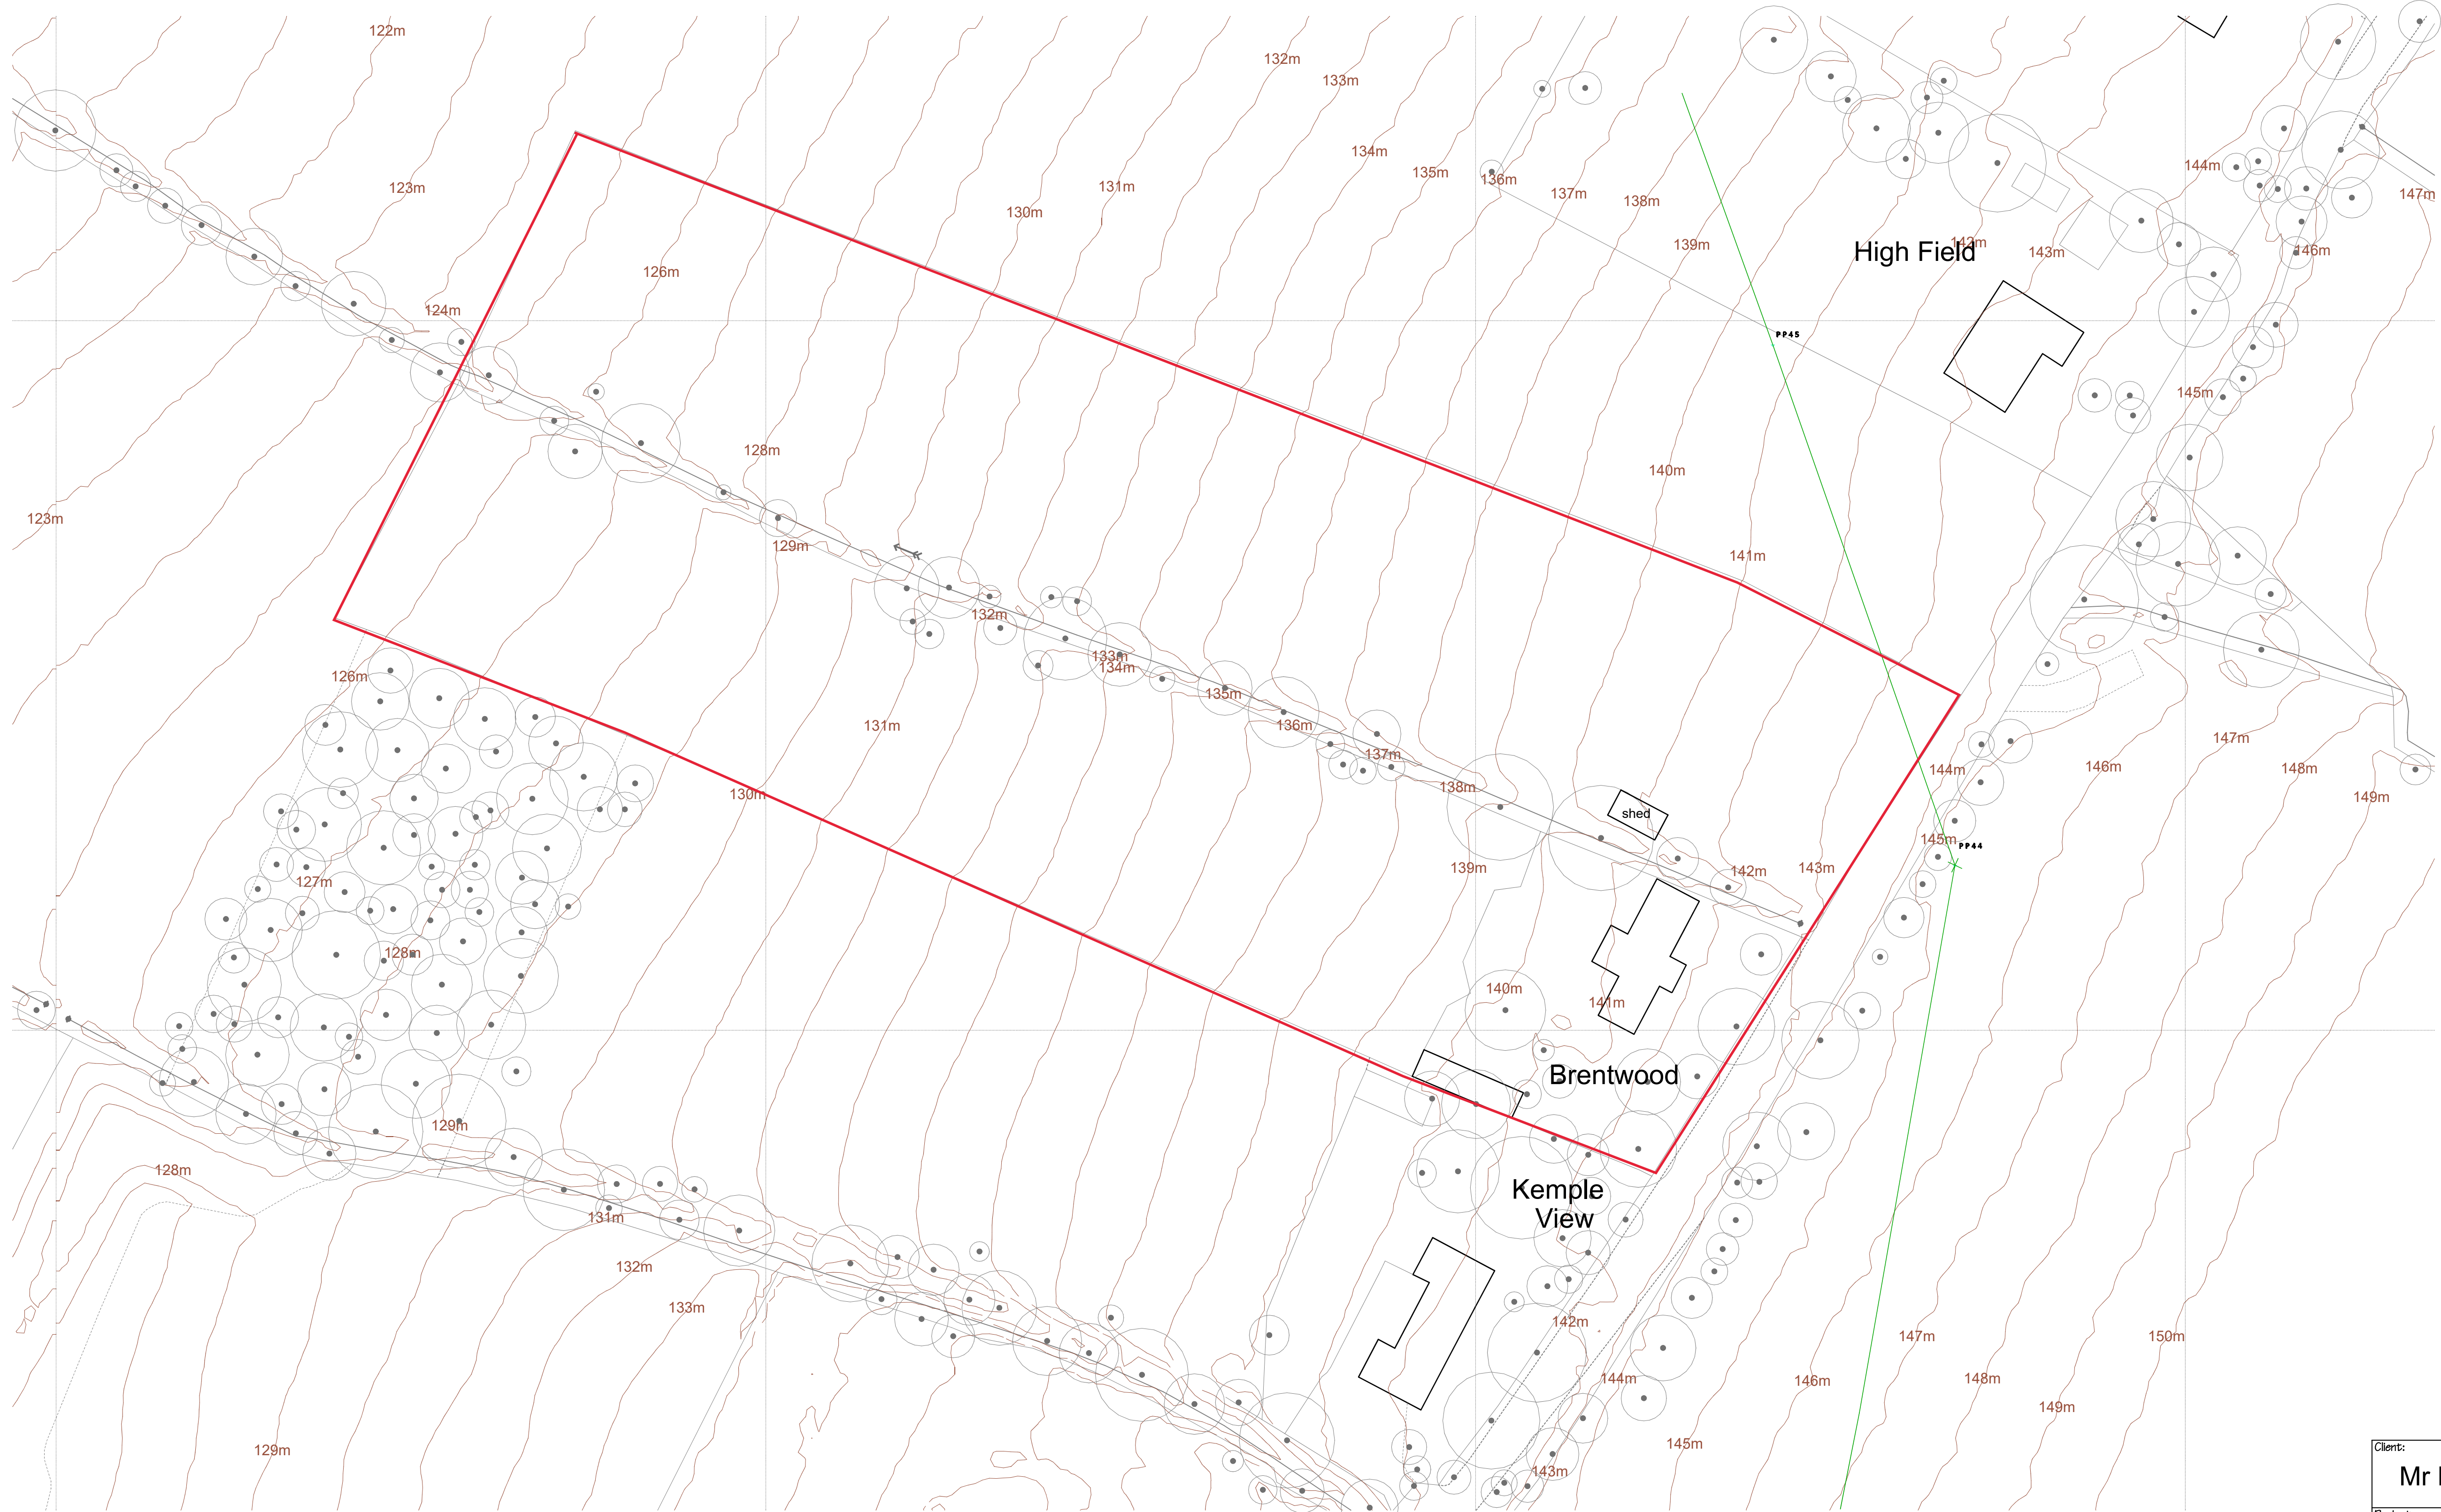

PD Construction Consultants
 7 Beech Street, Clitheroe, Lancs
 BB7 2LL
 tel: 07976 771297
 email: pdcc@hotmail.co.uk

Client: Mr D Higgins		
Project: Proposed Dwelling Brentwood Pendleton Road Wiswell		
Dwg title: Existing Site Plan		
Scale @ A1: 1:500	Date: 16.10.23	Drawn by: PD
Drawing no. 1473 - 101	Rev. -	