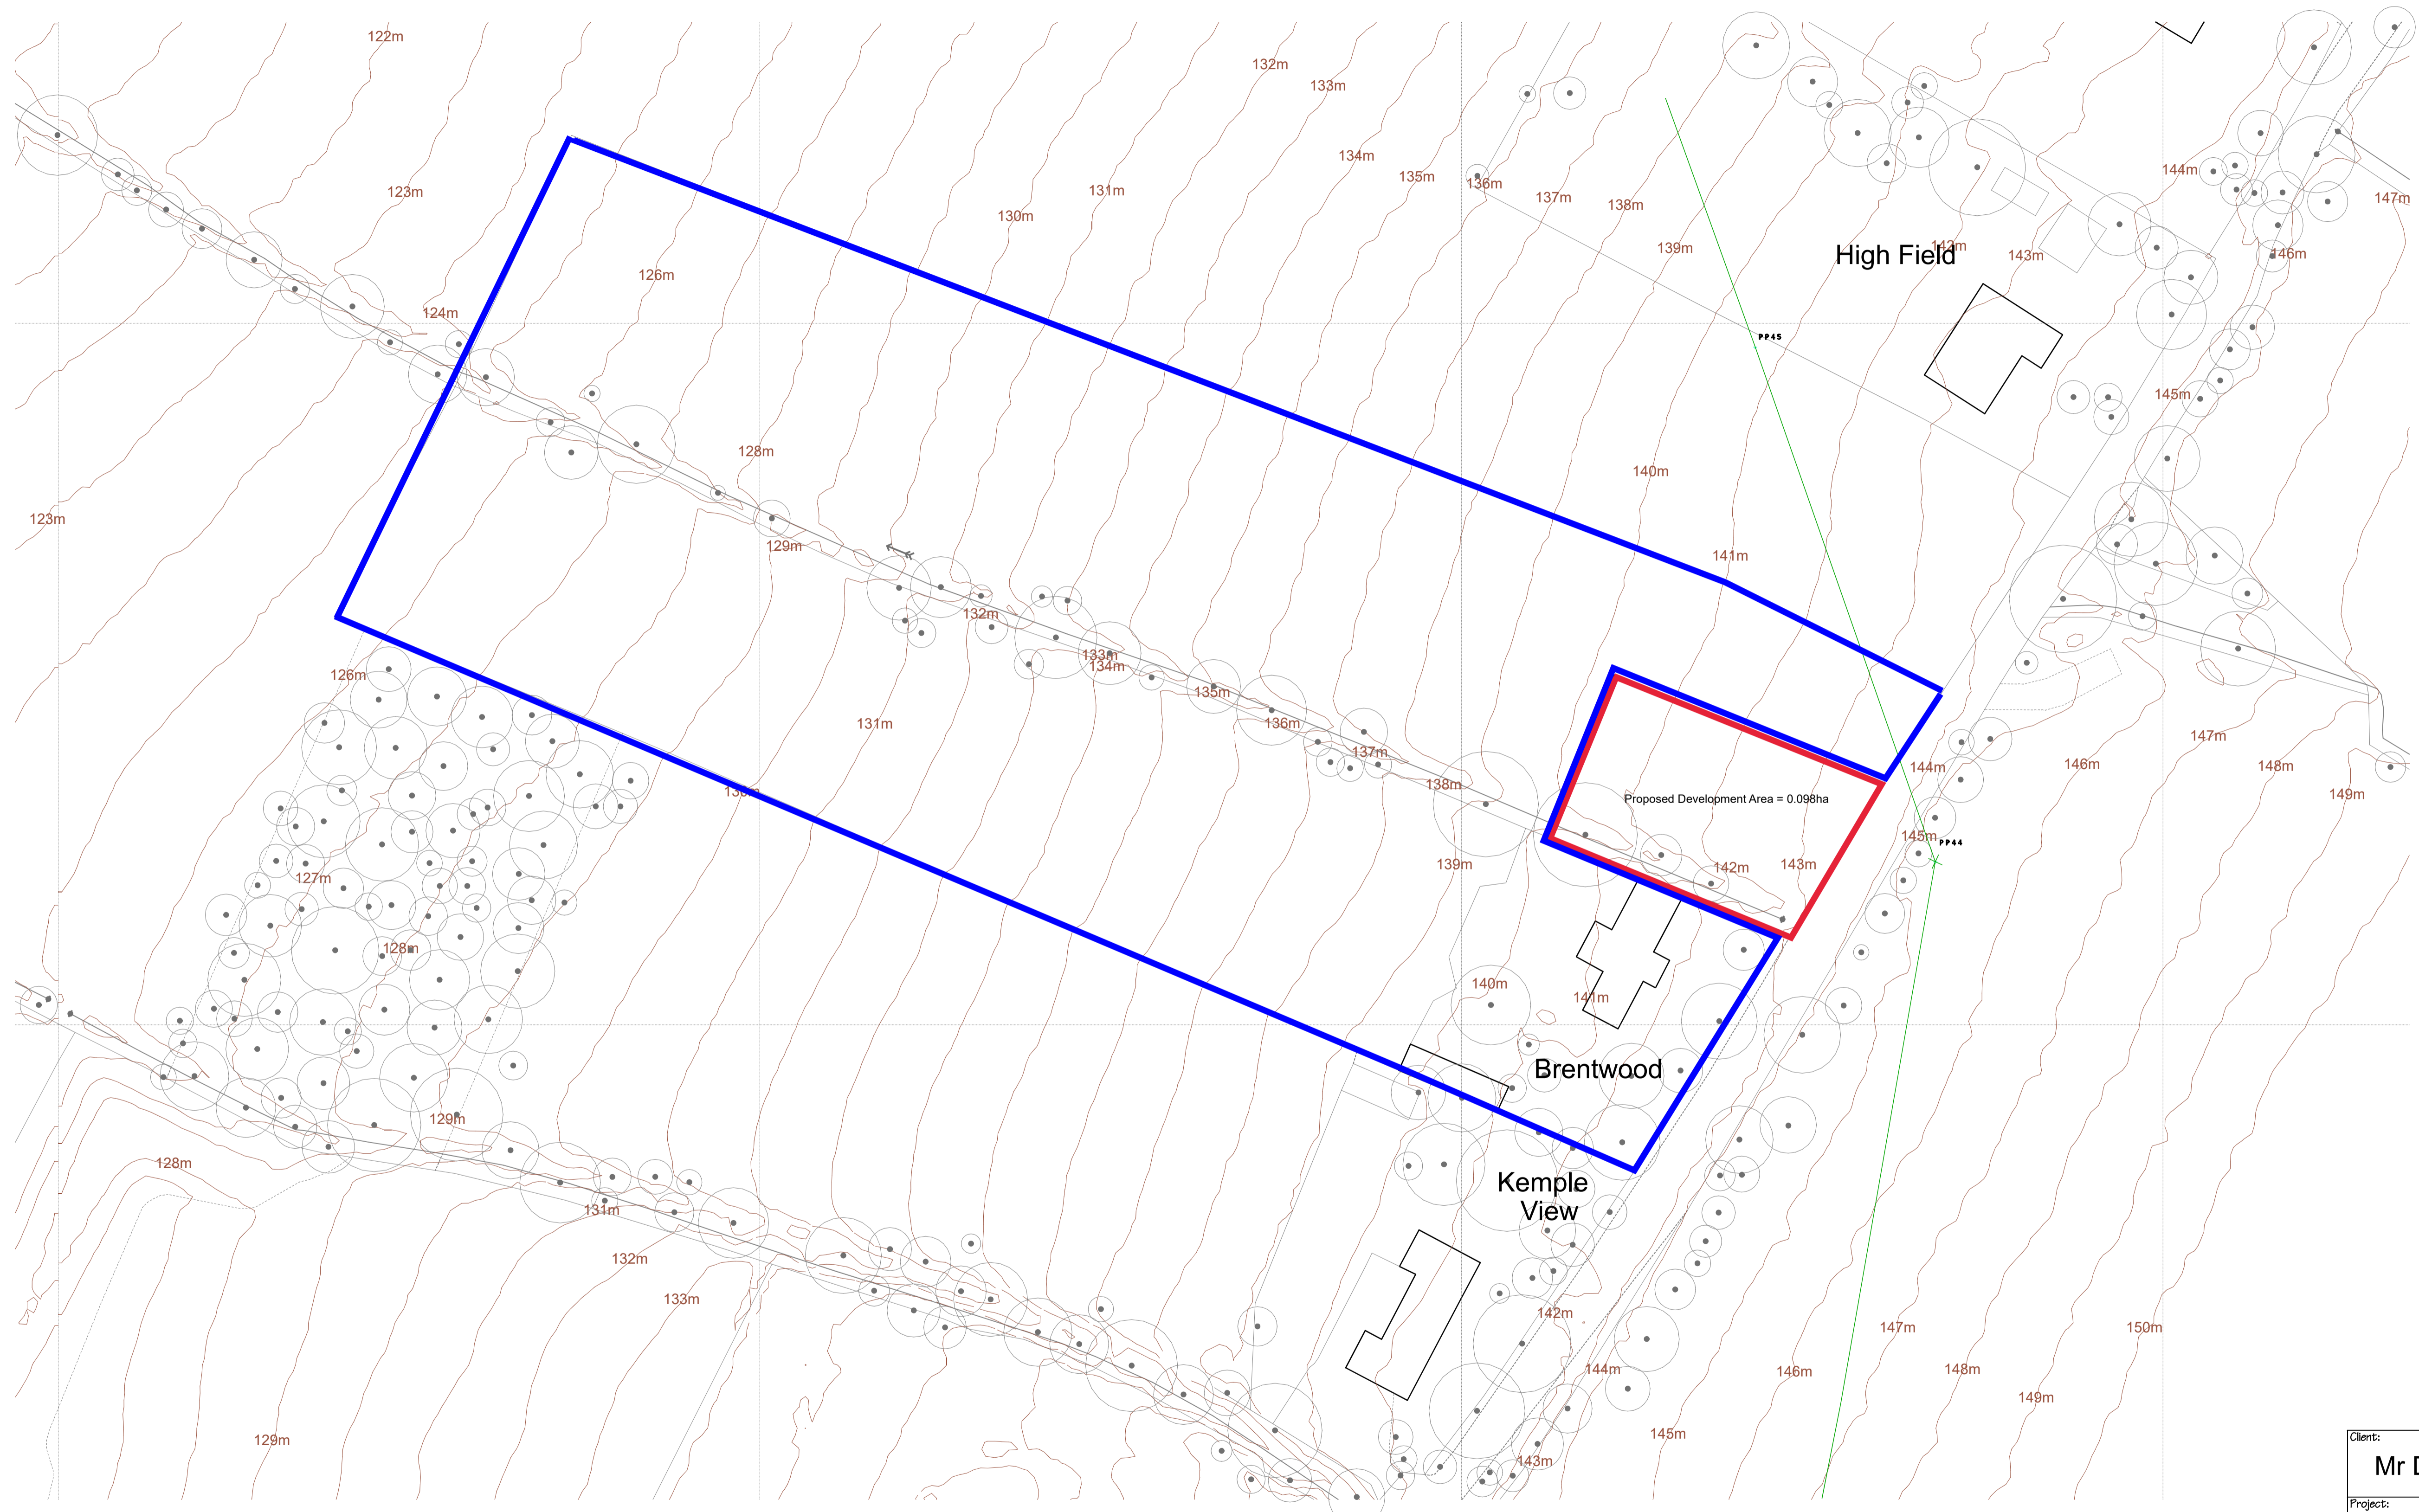

PD Construction Consultants
 7 Beech Street, Clitheroe, Lancs
 BB7 2LL
 tel: 07976 771297
 email: pdcc@hotmail.co.uk

Client: Mr D Higgins		
Project: Proposed Dwelling Brentwood Pendleton Road Wiswell		
Dwg title: Proposed Site Plan		
Scale @ A1: 1:500	Date: 16.10.23	Drawn by: PD
Drawing no. 1473 - 102	Rev. -	