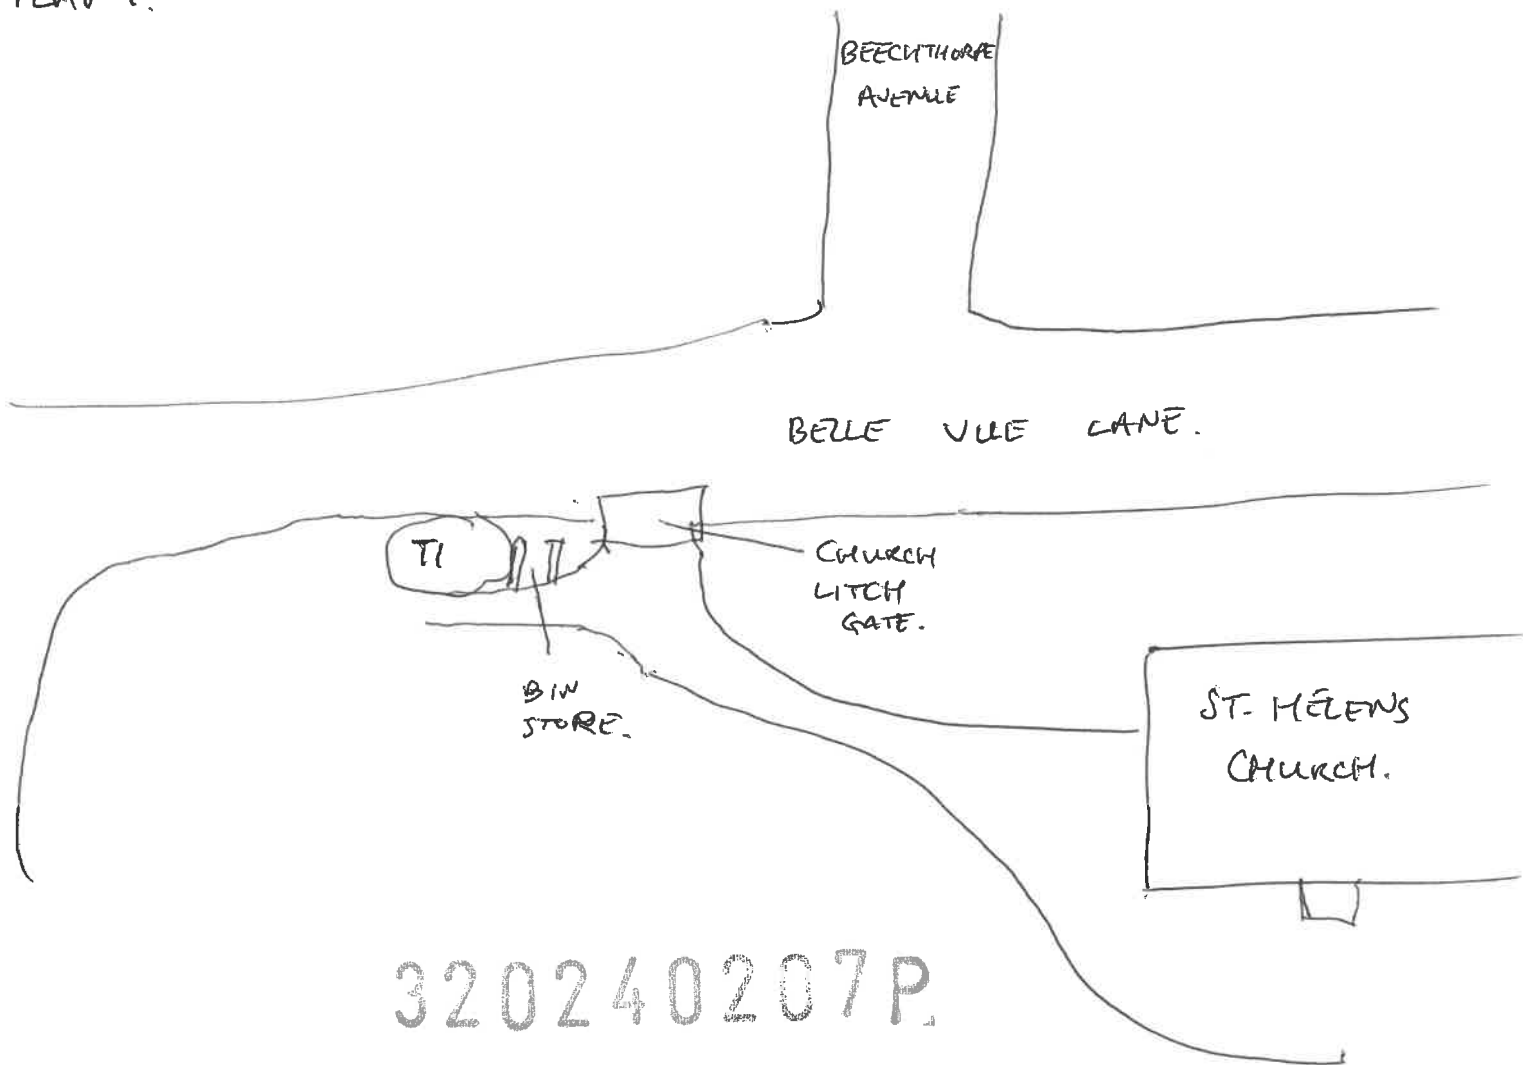

LOCATION PLAN OF TREE AT ST. HELENS CHURCH WADDINGTON.

PLAN 1.

320240207P