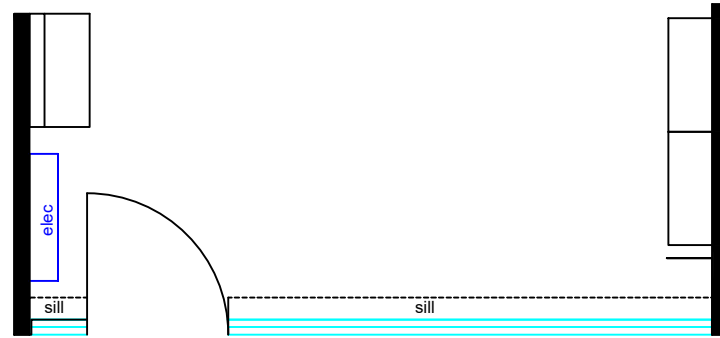

Existing Shopfront - Front elevation

Scale Ruler in metres

Existing Shopfront - side elevation

Whalley Pharmacy	
March 2024	
Scale 1:50 @ A3	
C.Burton	
Drawing 1	