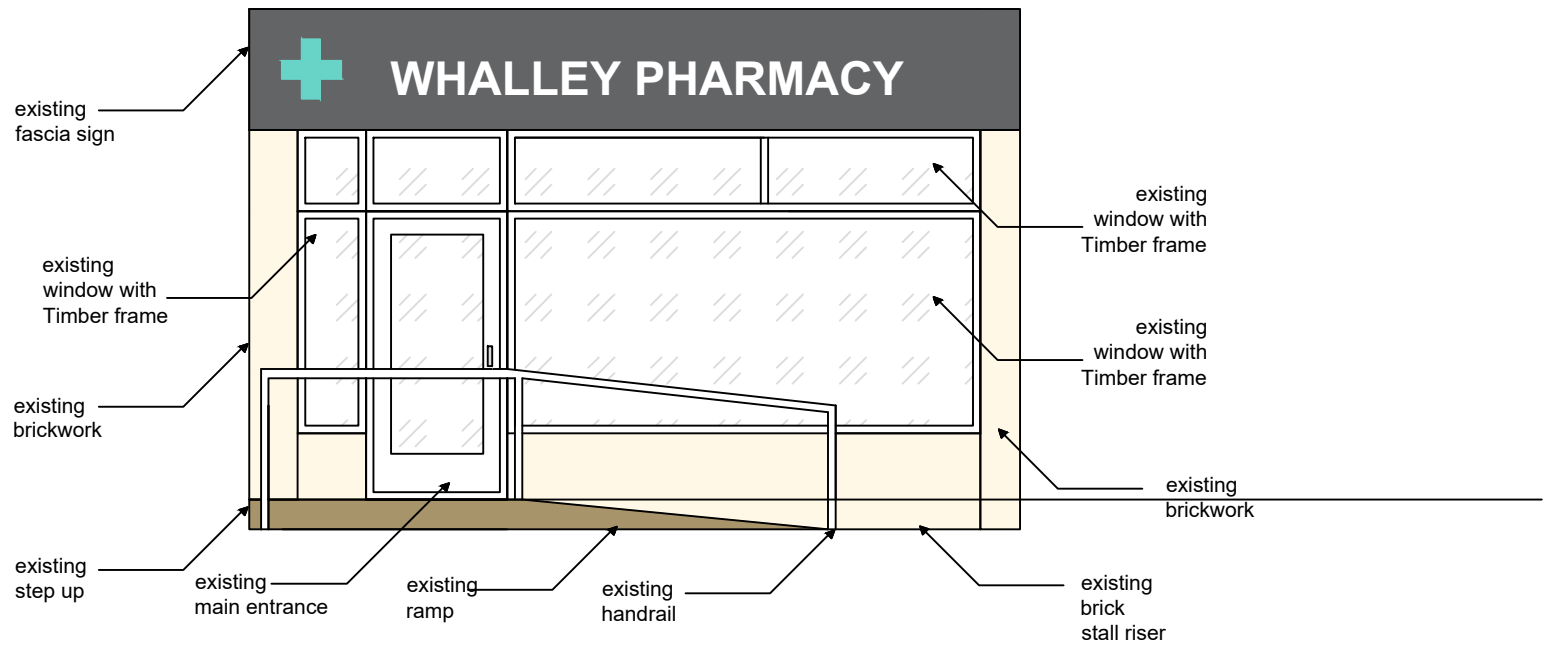

Existing Shopfront - Front elevation

Scale Ruler in metres

Existing Shopfront - side elevation

Whalley Pharmacy	
March 2024	
Scale 1:50 @ A3	
C.Burton	
Drawing 1	