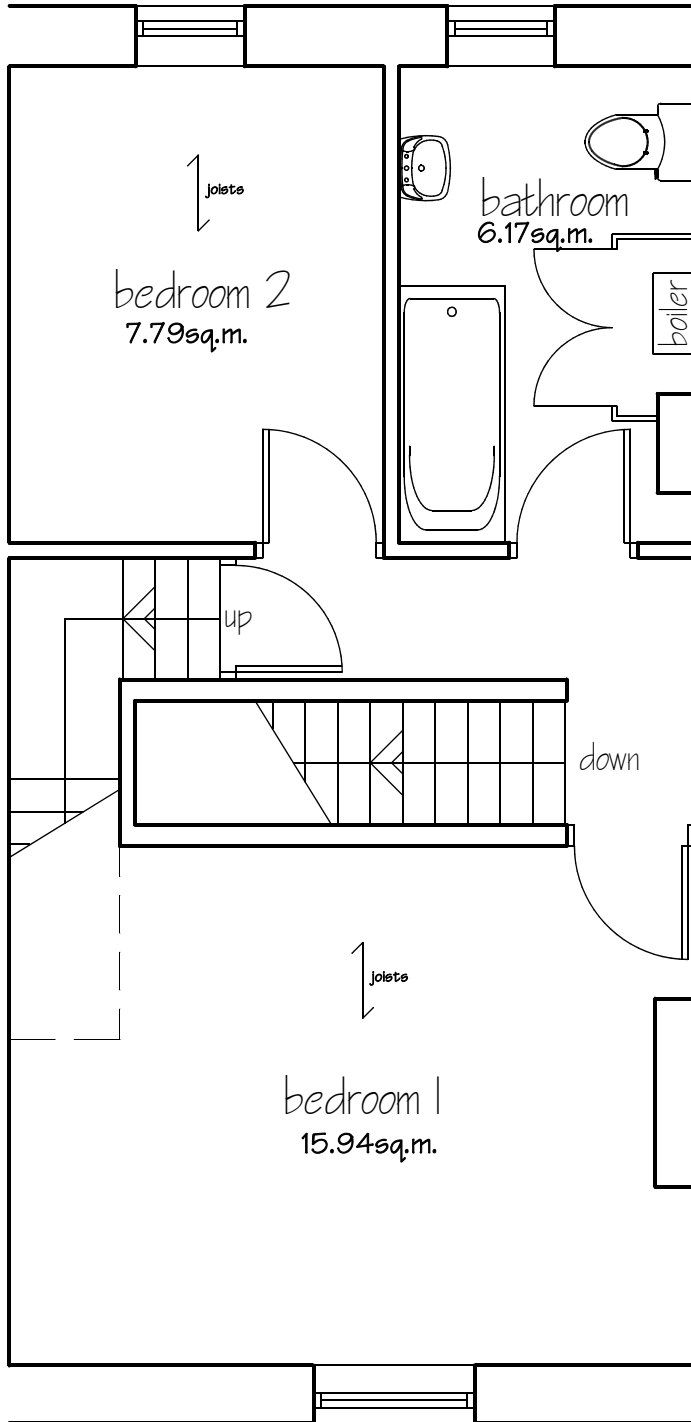

PD Construction Consultants
 7 Beech Street, Clitheroe, Lancs
 BB7 2LL
 tel: 07976 771297
 email: pdcc@hotmail.co.uk

metres

LAWFUL DEVELOPMENT

Client:		
Mrs B Tomlinson Direct Trailers Ltd.		
Project:		
Proposed Alterations 10 West View Clitheroe		
Dwg title:		
Existing First Floor Plan		
Scale @ A4:	Date:	Drawn by:
1:50	27.03.24	PD
Drawing no.		Rev.
1587 - 02		-