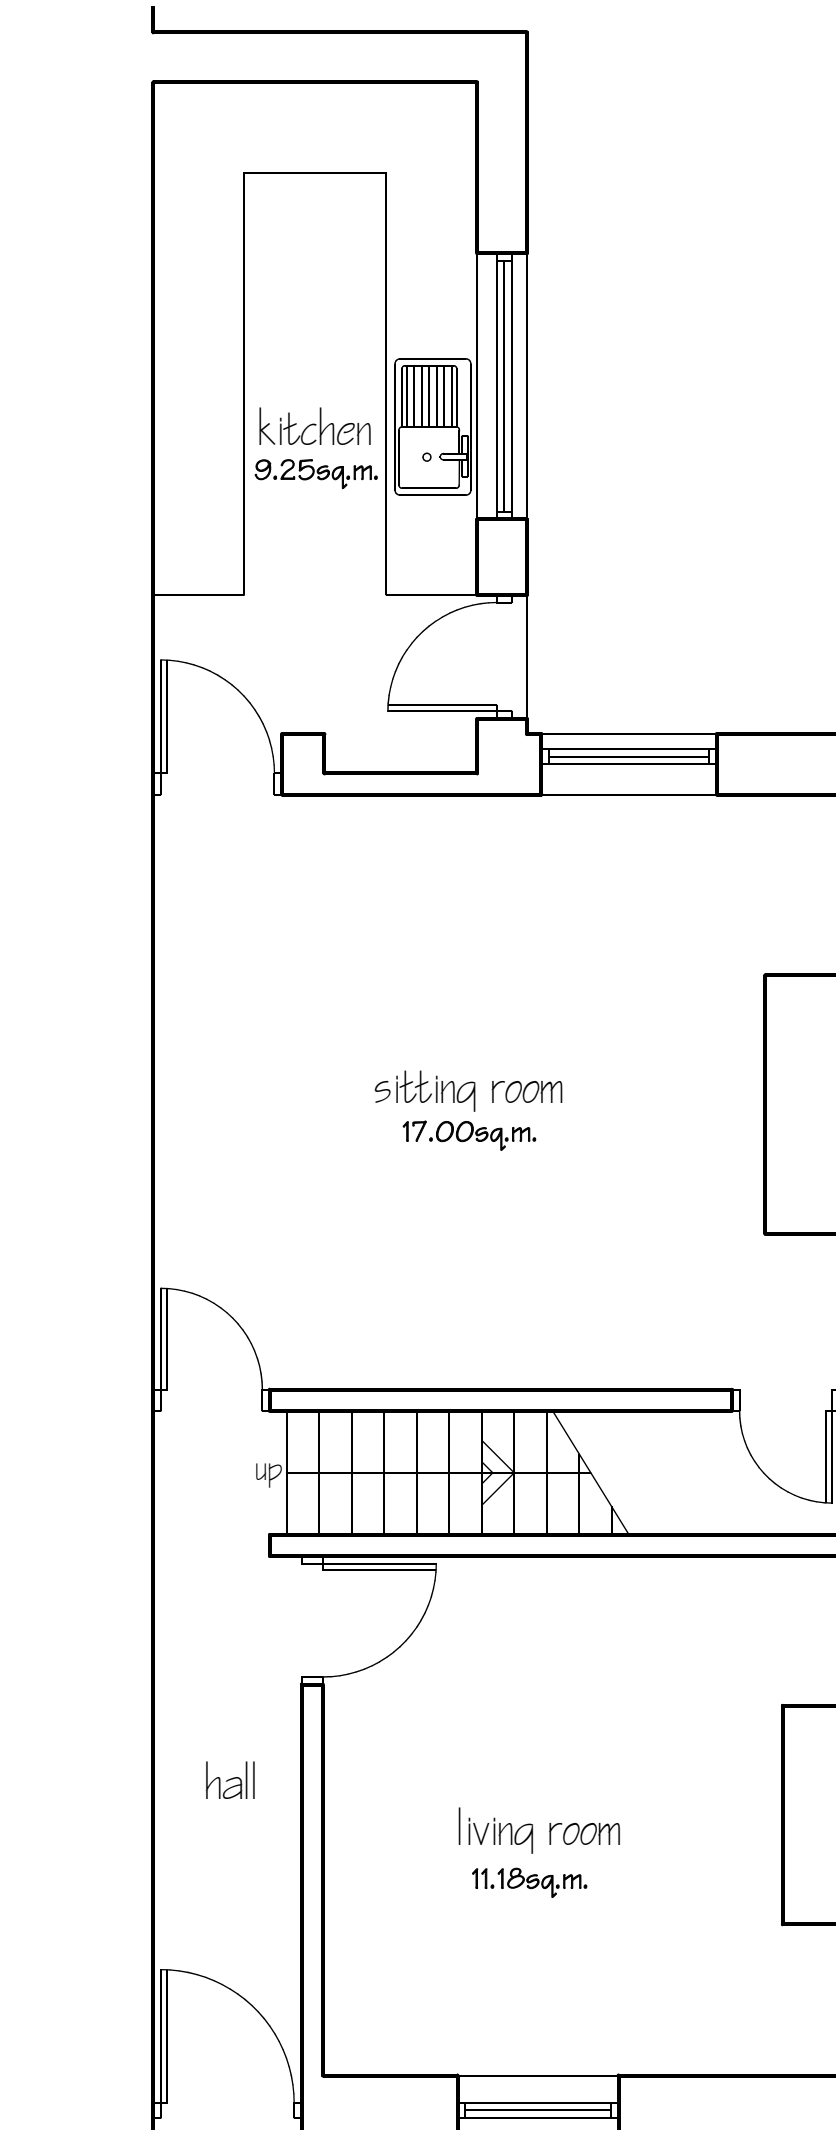

**PD Construction Consultants**  
 7 Beech Street, Clitheroe, Lancs  
 BB7 2LL  
 tel: 07976 771297  
 email: pdcc@hotmail.co.uk

metres

**LAWFUL DEVELOPMENT**

Client:		
Mrs B Tomlinson Direct Trailers Ltd.		
Project:		
Proposed Alterations 10 West View Clitheroe		
Dwg title:		
Existing Ground Floor Plan		
Scale @ A4:	Date:	Drawn by:
1:50	27.03.24	PD
Drawing no.	Rev.	
1587 - 01	-	