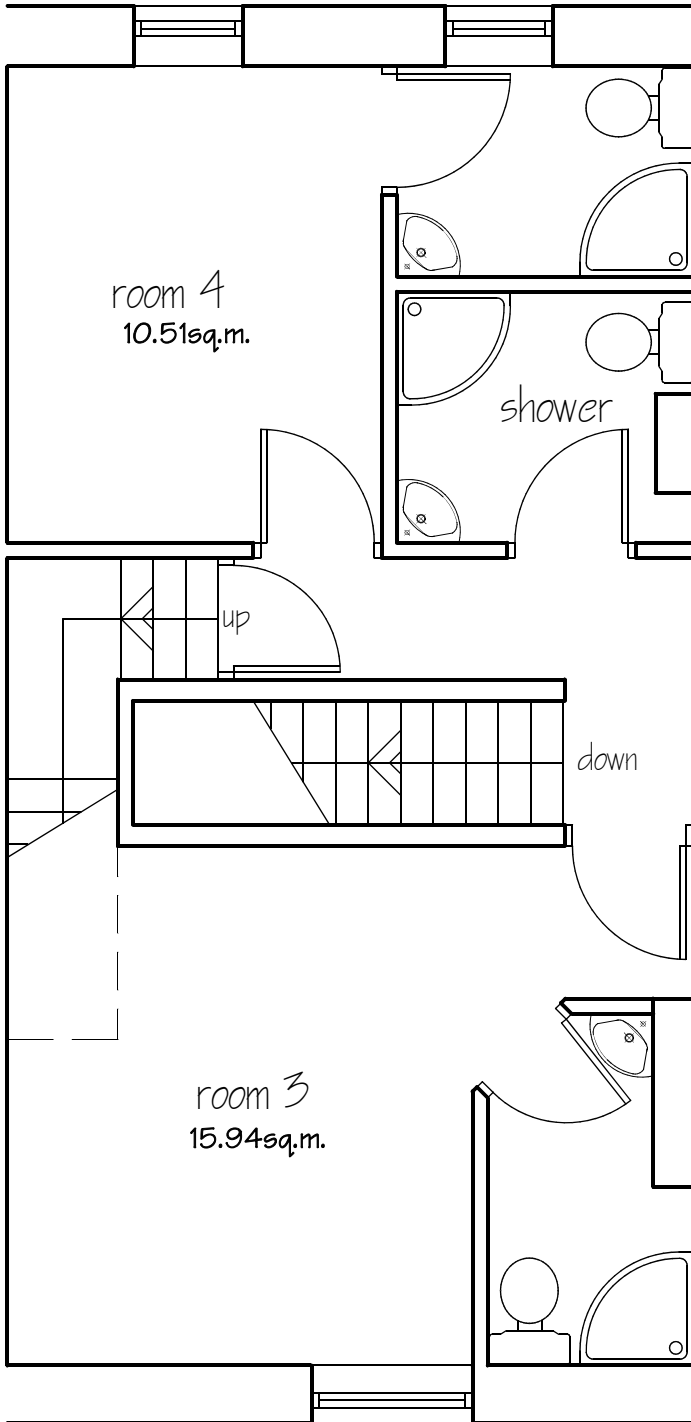

**PD Construction Consultants**  
 7 Beech Street, Clitheroe, Lancs  
 BB7 2LL  
 tel: 07976 771297  
 email: pdcc@hotmail.co.uk

metres

**LAWFUL DEVELOPMENT**

|   |          |           |
|---|----------|-----------|
| Client:   |          |           |
| Mrs B Tomlinson<br>Direct Trailers Ltd.           |          |           |
| Project:  |          |           |
| Proposed Alterations<br>10 West View<br>Clitheroe |          |           |
| Dwg title:  |          |           |
| Proposed First Floor Plan                         |          |           |
| Scale @ A4:                                       | Date:    | Drawn by: |
| 1:50  | 27.03.24 | PD        |
| Drawing no.                                       |          | Rev.      |
| 1587 - 05   |          | -         |