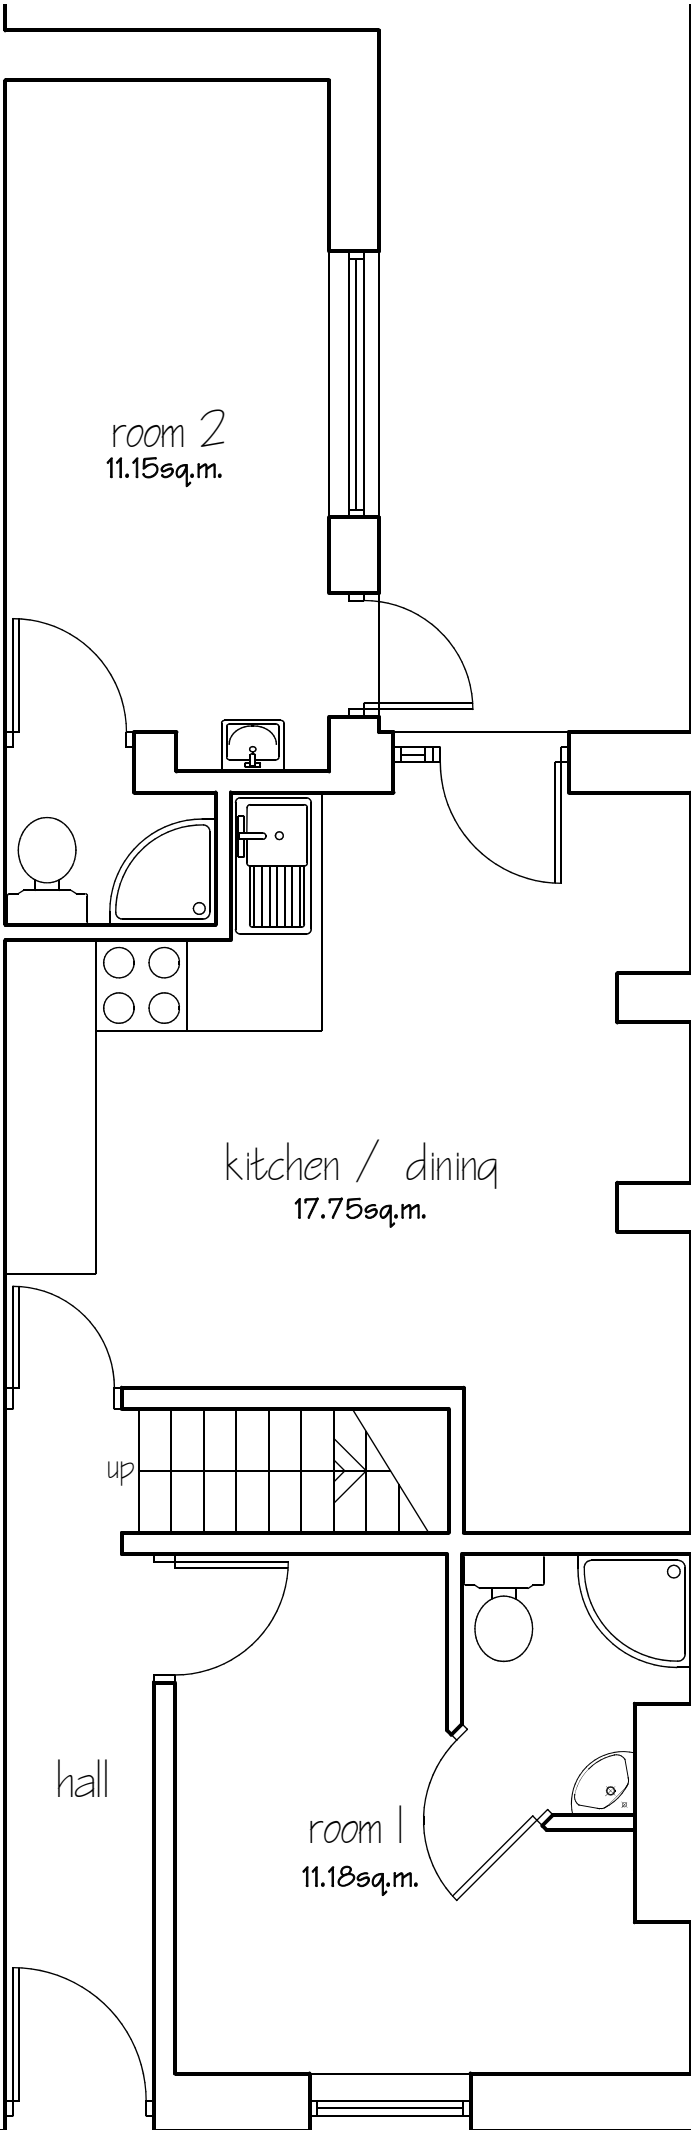

### LAWFUL DEVELOPMENT

Client:		
Mrs B Tomlinson Direct Trailers Ltd.		
Project:		
Proposed Alterations 10 West View Clitheroe		
Dwg title:		
Proposed Ground Floor Plan		
Scale @ A4:	Date:	Drawn by:
1:50	27.03.24	PD
Drawing no.		Rev.
1587 - 04		-