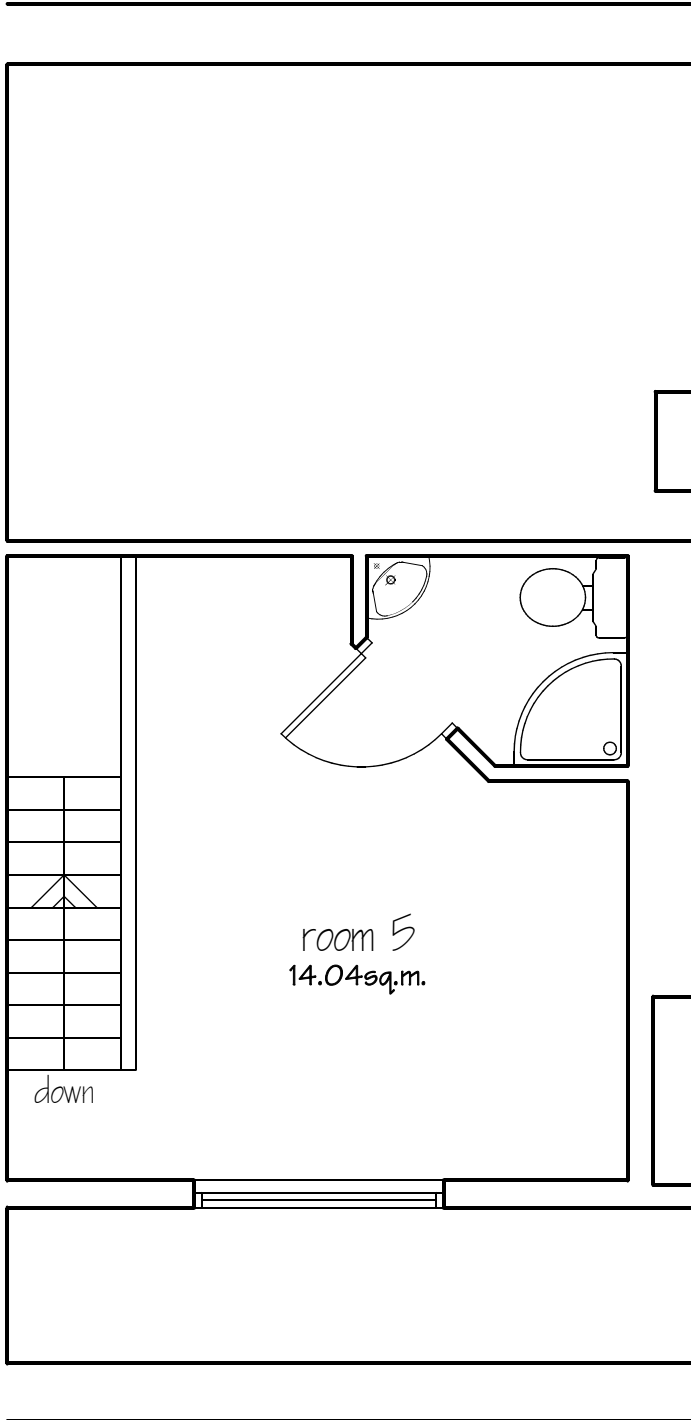

**PD Construction Consultants**  
 7 Beech Street, Clitheroe, Lancs  
 BB7 2LL  
 tel: 07976 771297  
 email: pdcc@hotmail.co.uk

metres

**LAWFUL DEVELOPMENT**

Client:		
Mrs B Tomlinson Direct Trailers Ltd.		
Project:		
Proposed Alterations 10 West View Clitheroe		
Dwg title:		
Proposed Second Floor Plan		
Scale @ A4:	Date:	Drawn by:
1:50	27.03.24	PD
Drawing no.	Rev.	
1587 - 06	-	