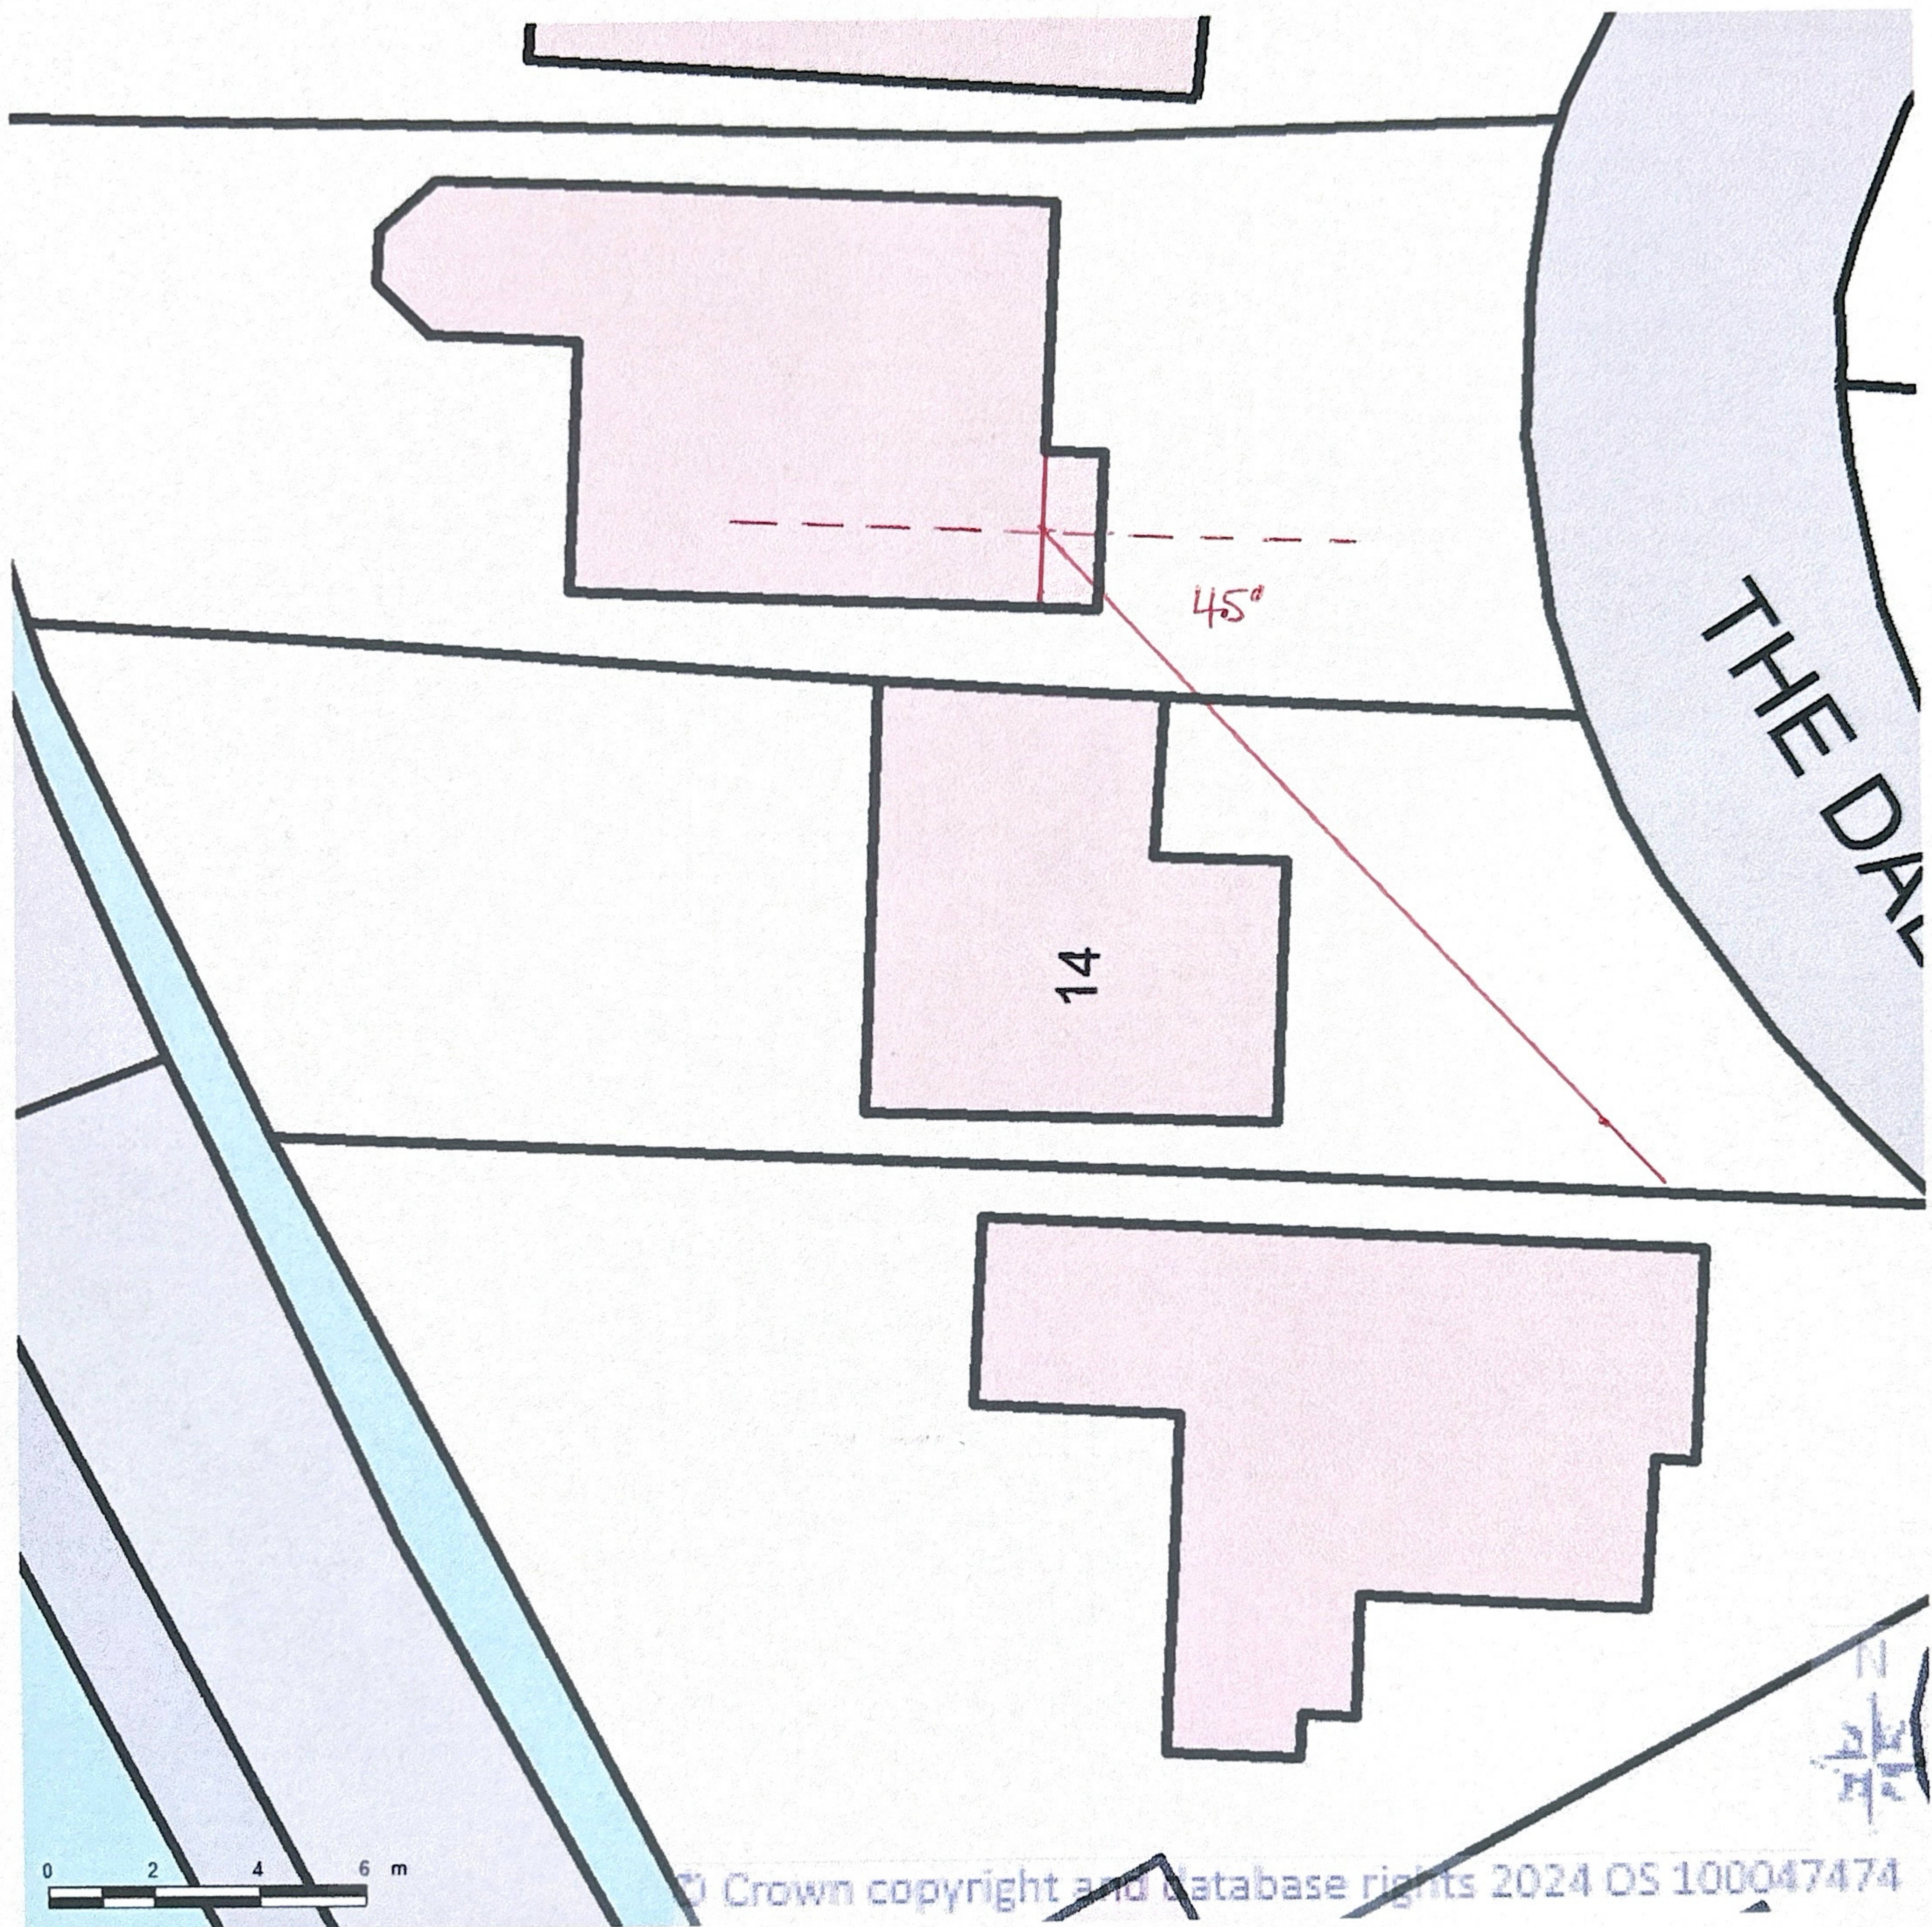

BLOCK/SITE PLAN
AREA 36m x 36m
SCALE 1:200 on A4
CENTRE COORDINATES: 369072, 433953

Supplied by Streetwise Maps Ltd
www.streetwise.net
Licence No: 100047474
08/05/2024 10:19:43