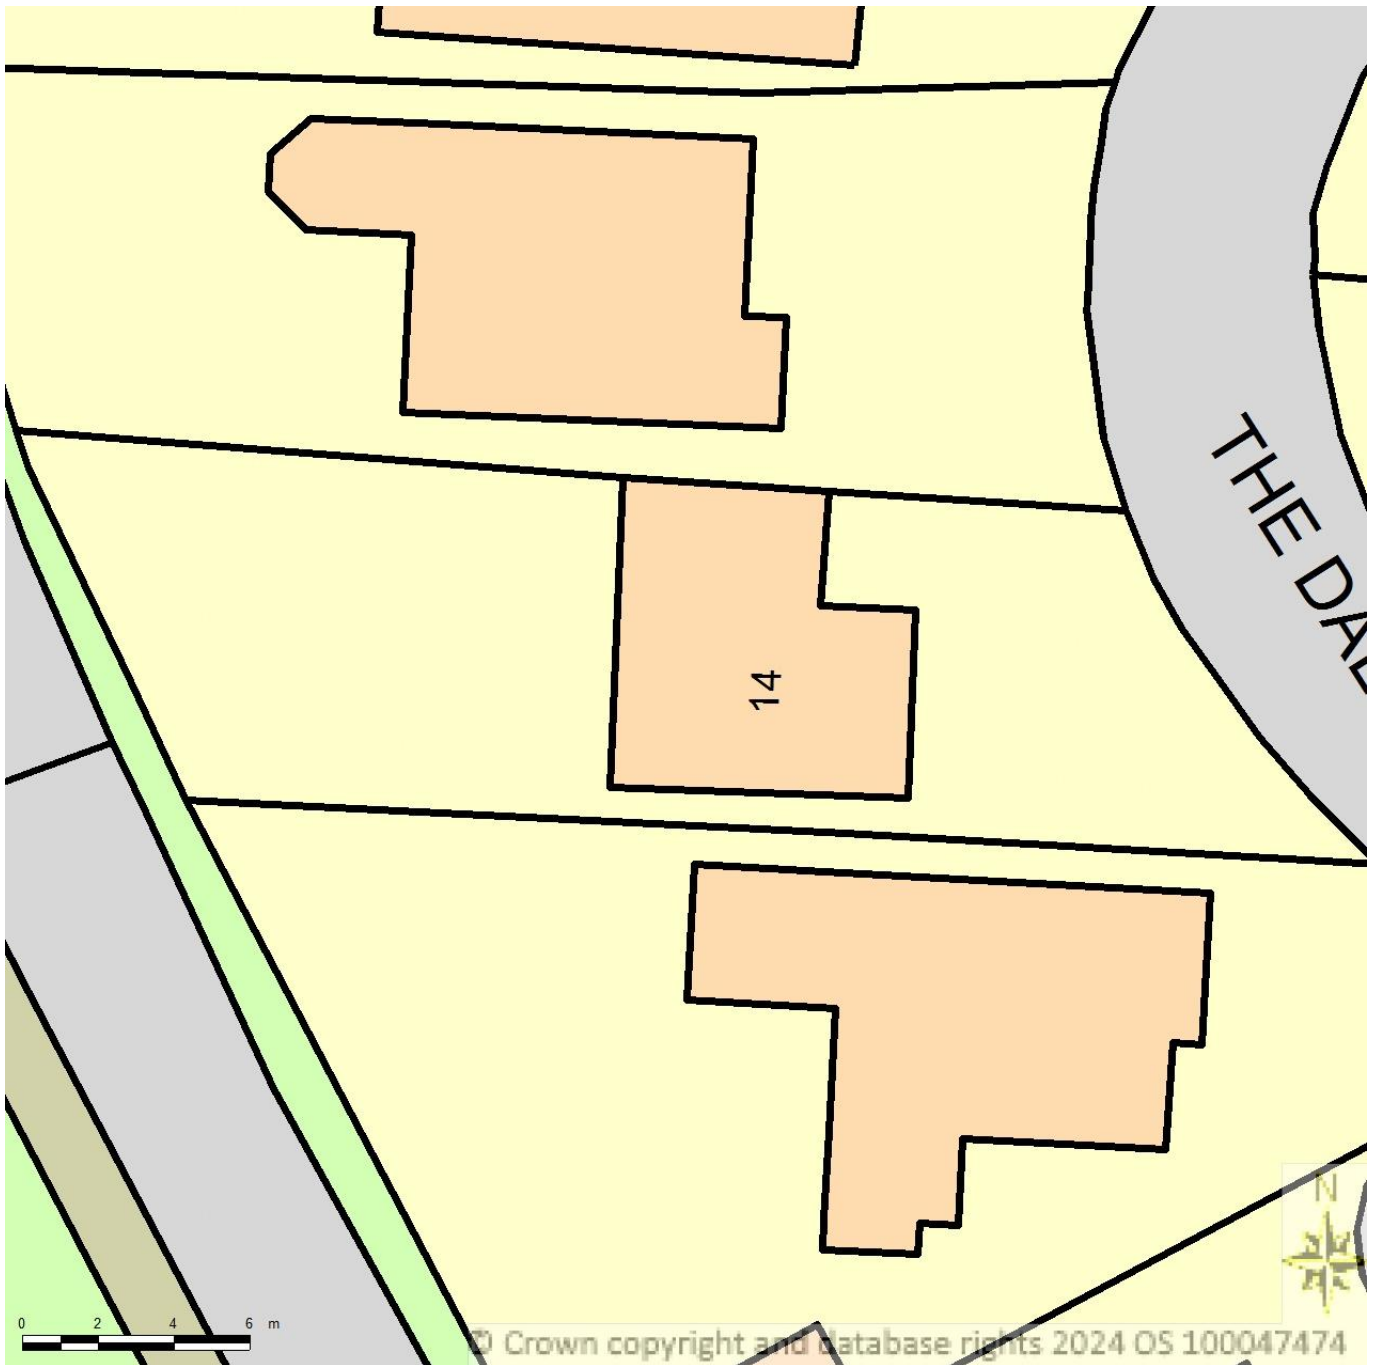

BLOCK/SITE PLAN  
AREA 36m x 36m  
SCALE 1:200 on A4  
CENTRE COORDINATES: 369072, 433953

Supplied by Streetwise Maps Ltd  
[www.streetwise.net](http://www.streetwise.net)  
Licence No: 100047474  
08/05/2024 10:19:43