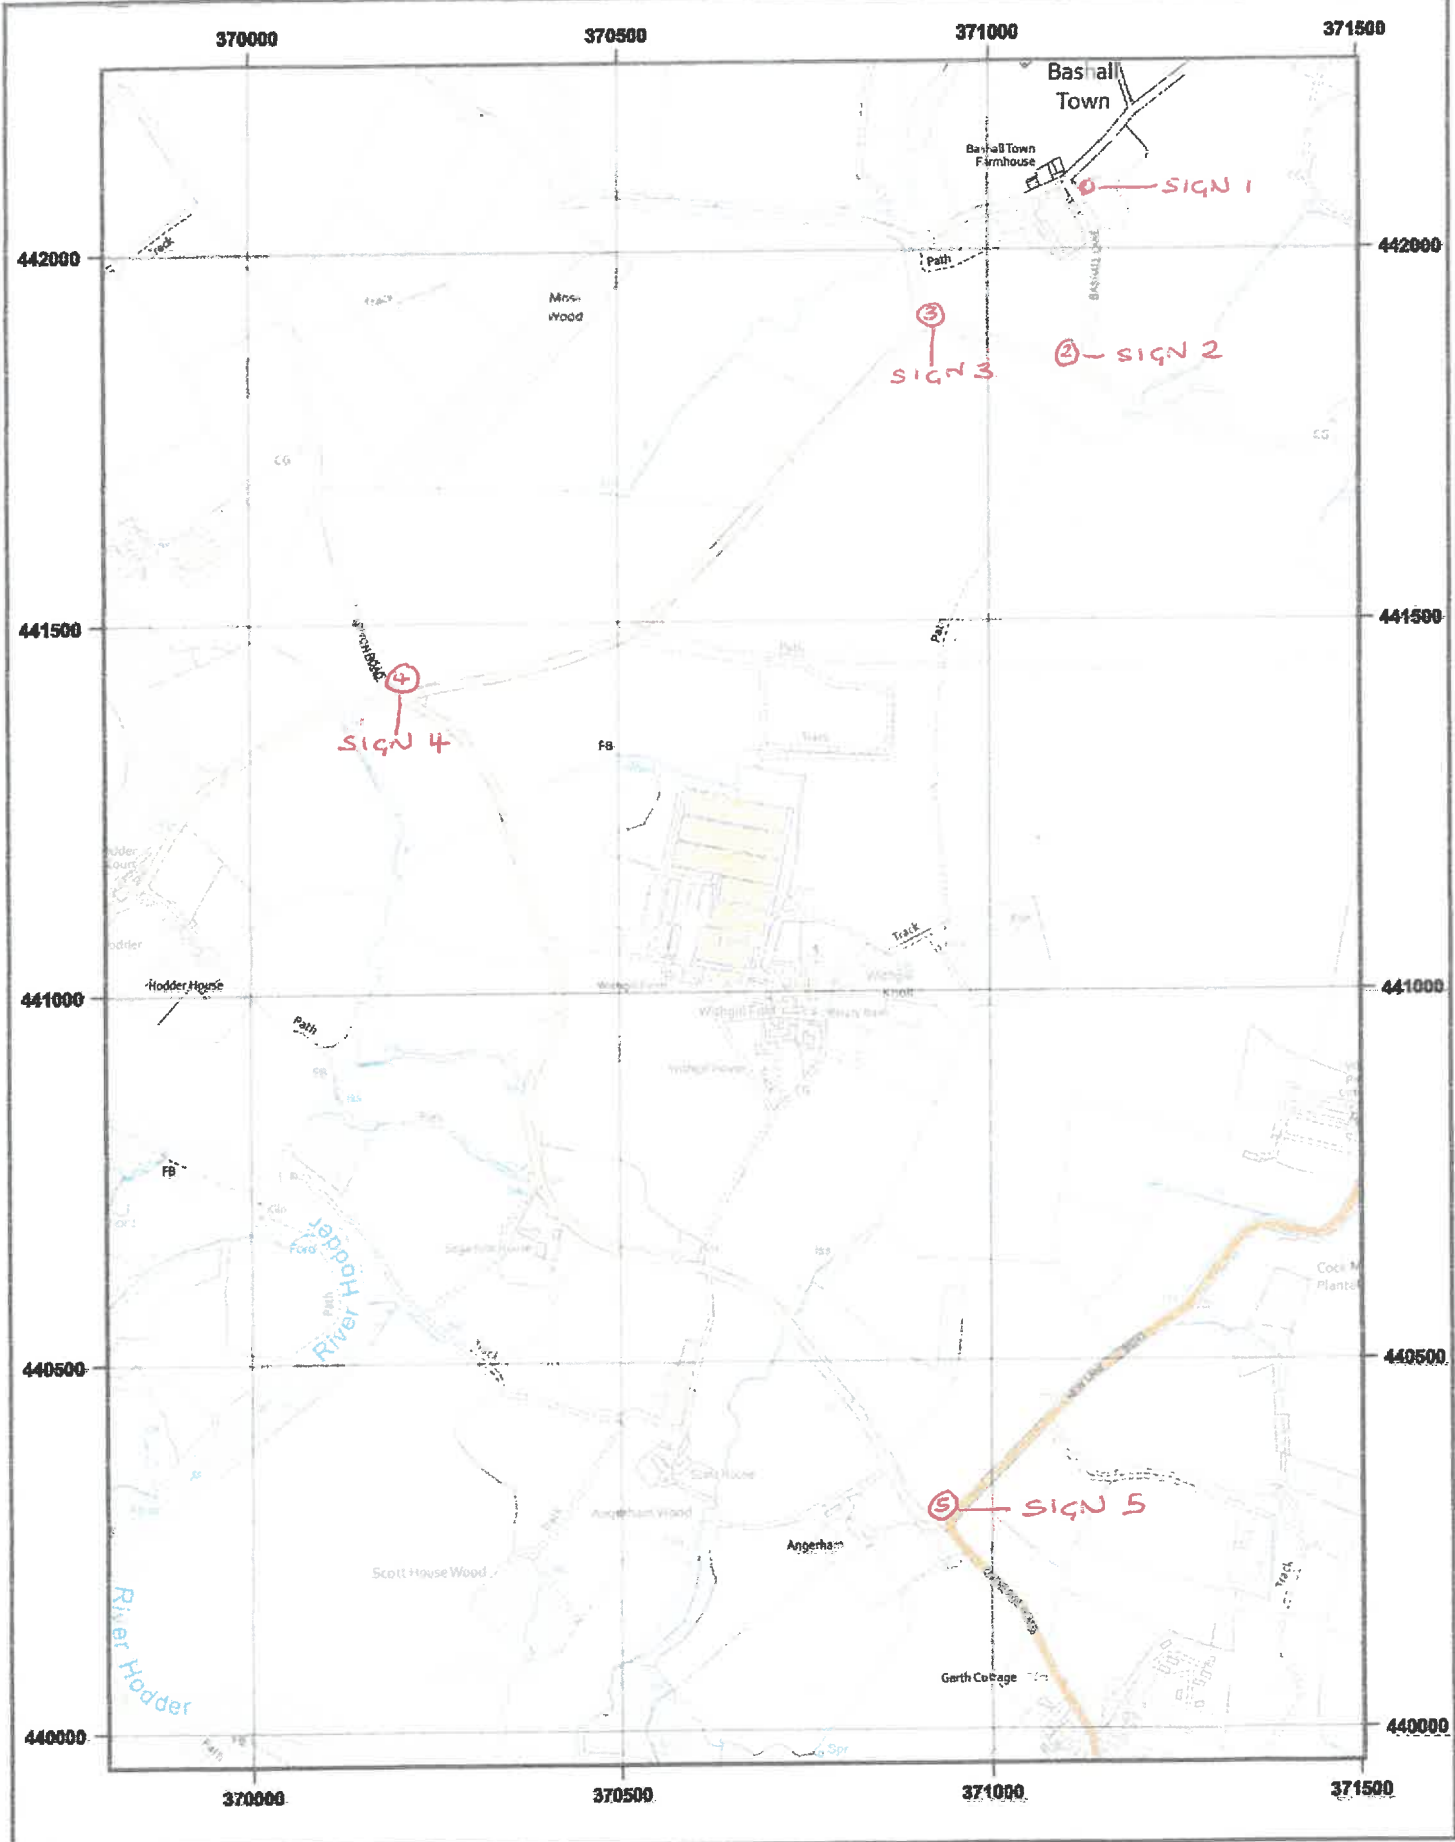

3/2024/0324 12/6/2024

© Crown copyright and database rights 2024 OS AC0000648263. Public rights of way shown on this map have been taken from Local Authority definitive maps. The representation on this map of any other road, track or path is no evidence of the existence of a right of way.

WITHGILL FARM, WITHGILL FOLD, WITHGILL, CLITHEROE, BB7 3LW
Supplied by: www.ukmapcentre.com
Serial No: 287162
Centre Coordinates: 370554, 441104
Production Date: 28/06/2024