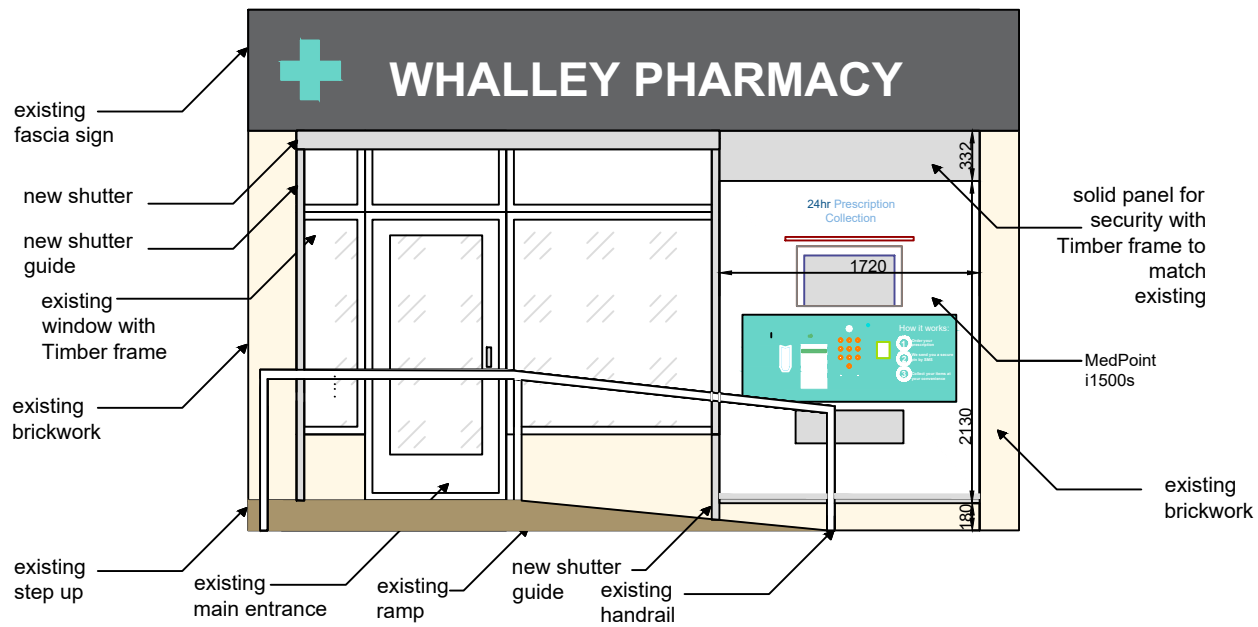

# Proposed Medpoint dimensions and materials

Whalley Pharmacy	
April 2024	
Scale 1:50 @ A3	
C.Burton	
Drawing 4	