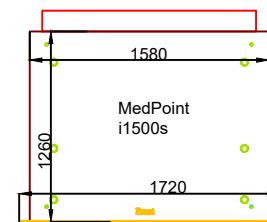

# Proposed Medpoint dimensions and materials

Whalley Pharmacy	
April 2024	
Scale 1:50 @ A3	
C.Burton	
Drawing 4	