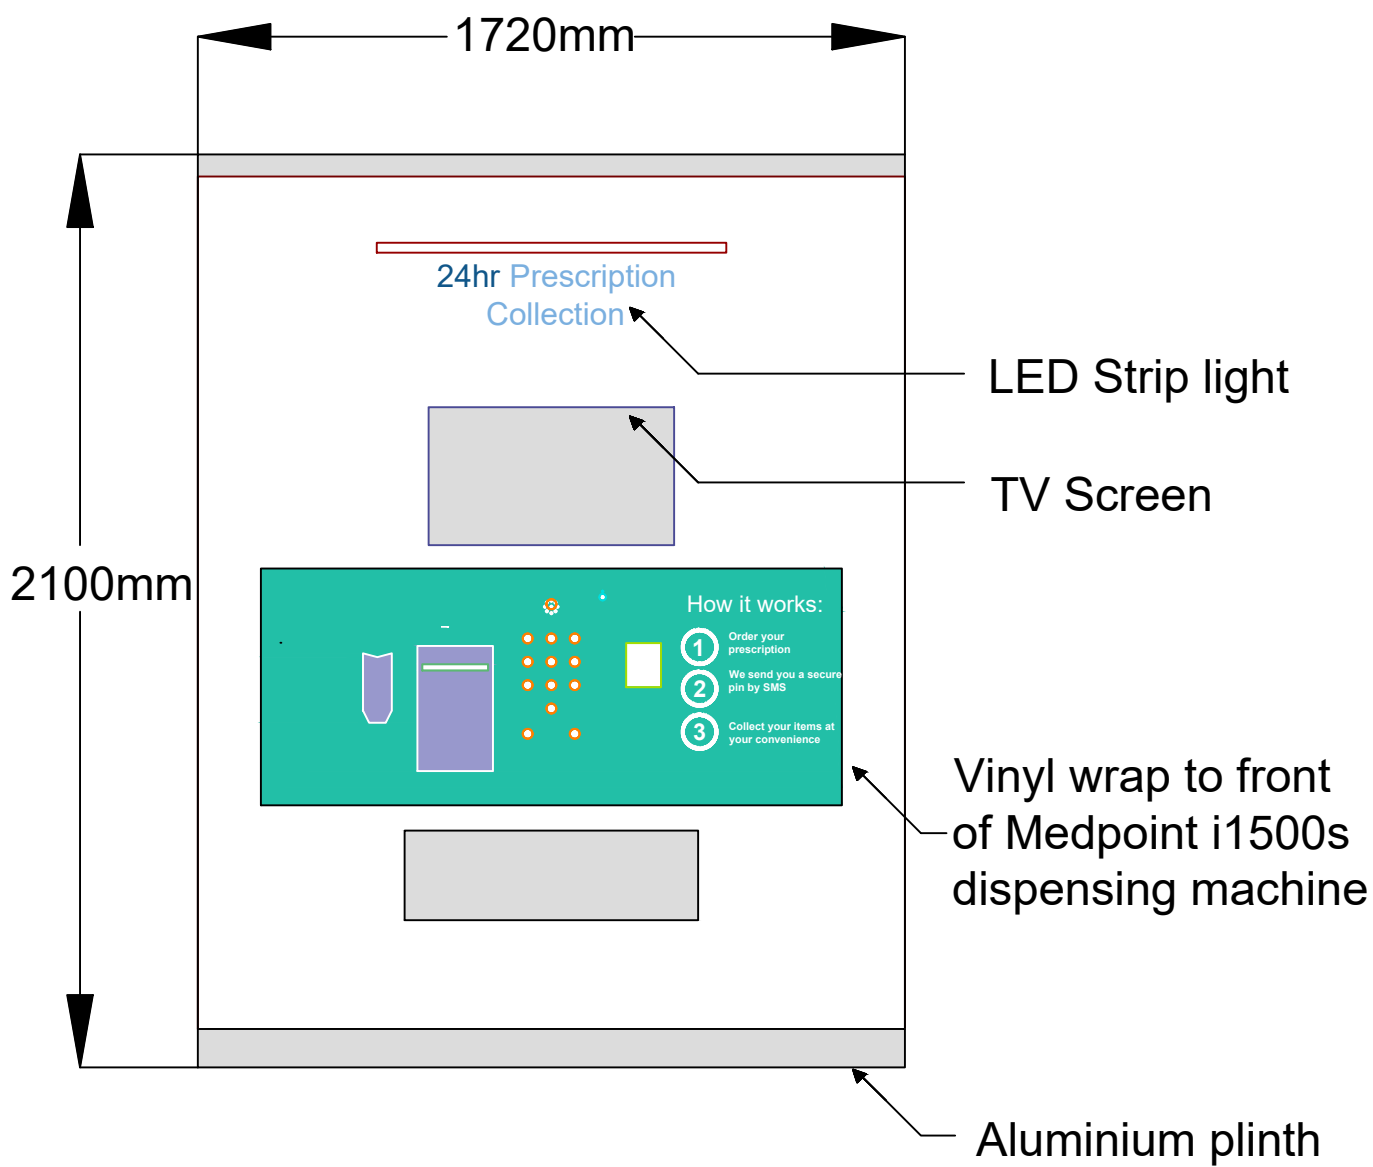

# Proposed Medpoint dimensions and materials

Whalley Pharmacy	
April 2024	
Scale 1:50 @ A3	
C.Burton	
Drawing 4	