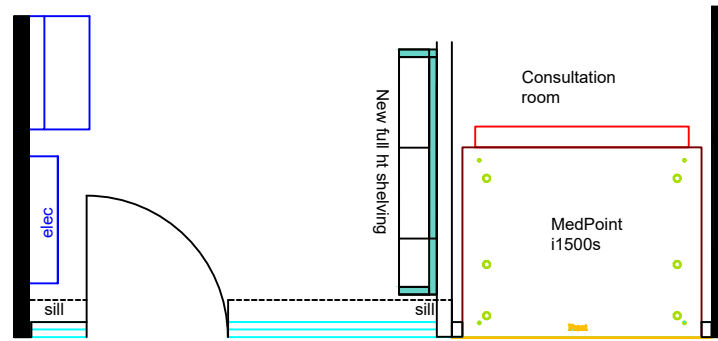

Proposed Shopfront - Front elevation

Scale Ruler in metres

Proposed Shopfront - side elevation

Example of vinyl to front of Medpoint

Whalley Pharmacy

March 2024

Scale 1:50 @ A3

C.Burton

Drawing 2