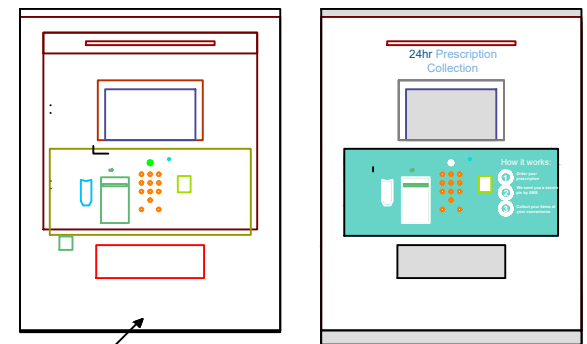

Proposed Shopfront - Front elevation

Scale Ruler in metres

Proposed Shopfront - side elevation

Example of vinyl to front of Medpoint

Whalley Pharmacy

March 2024

Scale 1:50 @ A3

C.Burton

Drawing 2