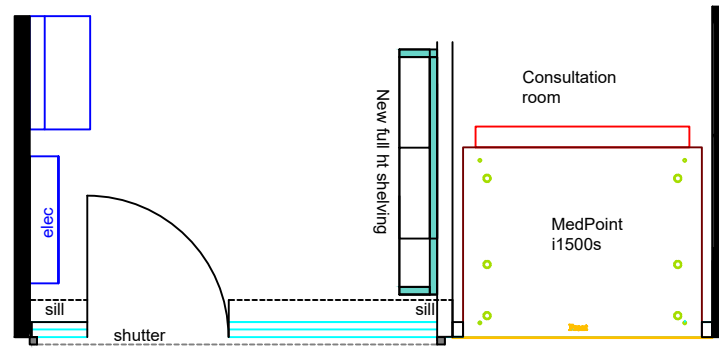

Proposed Shopfront shutters - Front elevation

Example of proposed grill shutter

Scale Ruler in metres

Proposed Shopfront - side elevation

Whalley Pharmacy

March 2024

Scale 1:50 @ A3

C.Burton

Drawing 3