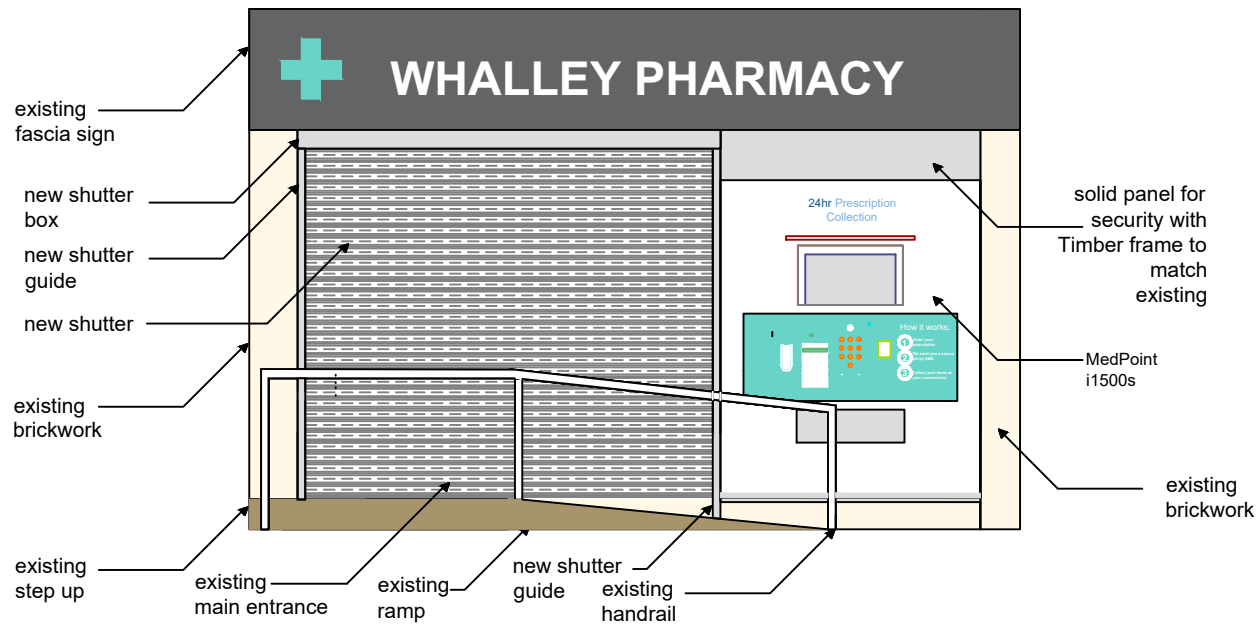

Proposed Shopfront shutters - Front elevation

Example of proposed grill shutter

Scale Ruler in metres

Proposed Shopfront - side elevation

Whalley Pharmacy

March 2024

Scale 1:50 @ A3

C.Burton

Drawing 3