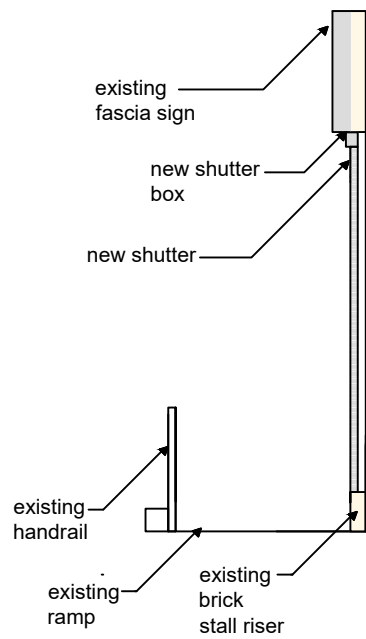

Proposed Shopfront shutters - Front elevation

Example of proposed grill shutter

Scale Ruler in metres

Proposed Shopfront - side elevation

Whalley Pharmacy

March 2024

Scale 1:50 @ A3

C.Burton

Drawing 3