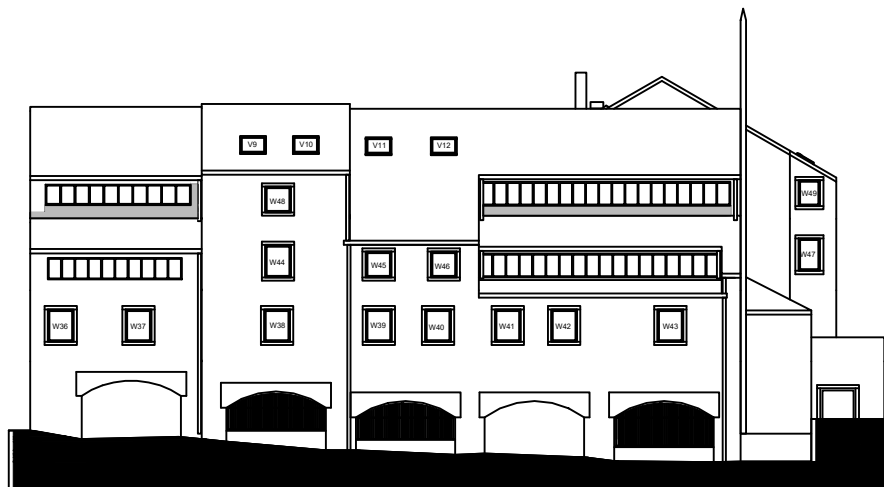

Key:

South West Elevation

South East Elevation

North West Elevation

North East Elevation

Project Address  
Council Offices  
Church Walk  
Clitheroe  
BB7 2RA

Project No. Solar Panel  
Installation

Drawing No.  
Existing Elevations

Drawn by TM

Date 09/05/24

Scale 1:350

Sheet  
3