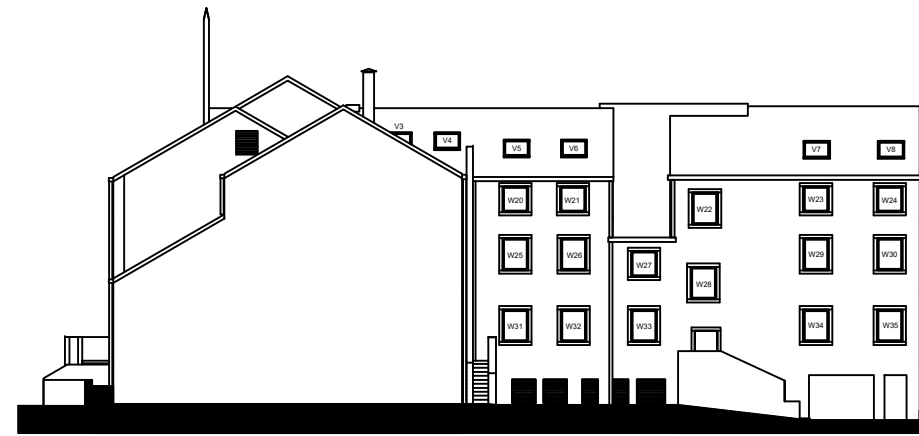

Key:

South West Elevation

South East Elevation

North West Elevation

North East Elevation

Project Address  
Council Offices  
Church Walk  
Clitheroe  
BB7 2RA

Project No. Solar Panel  
Installation

Drawing No.  
Existing Elevations

Drawn by TM

Date 09/05/24

Scale 1:350

Sheet  
3