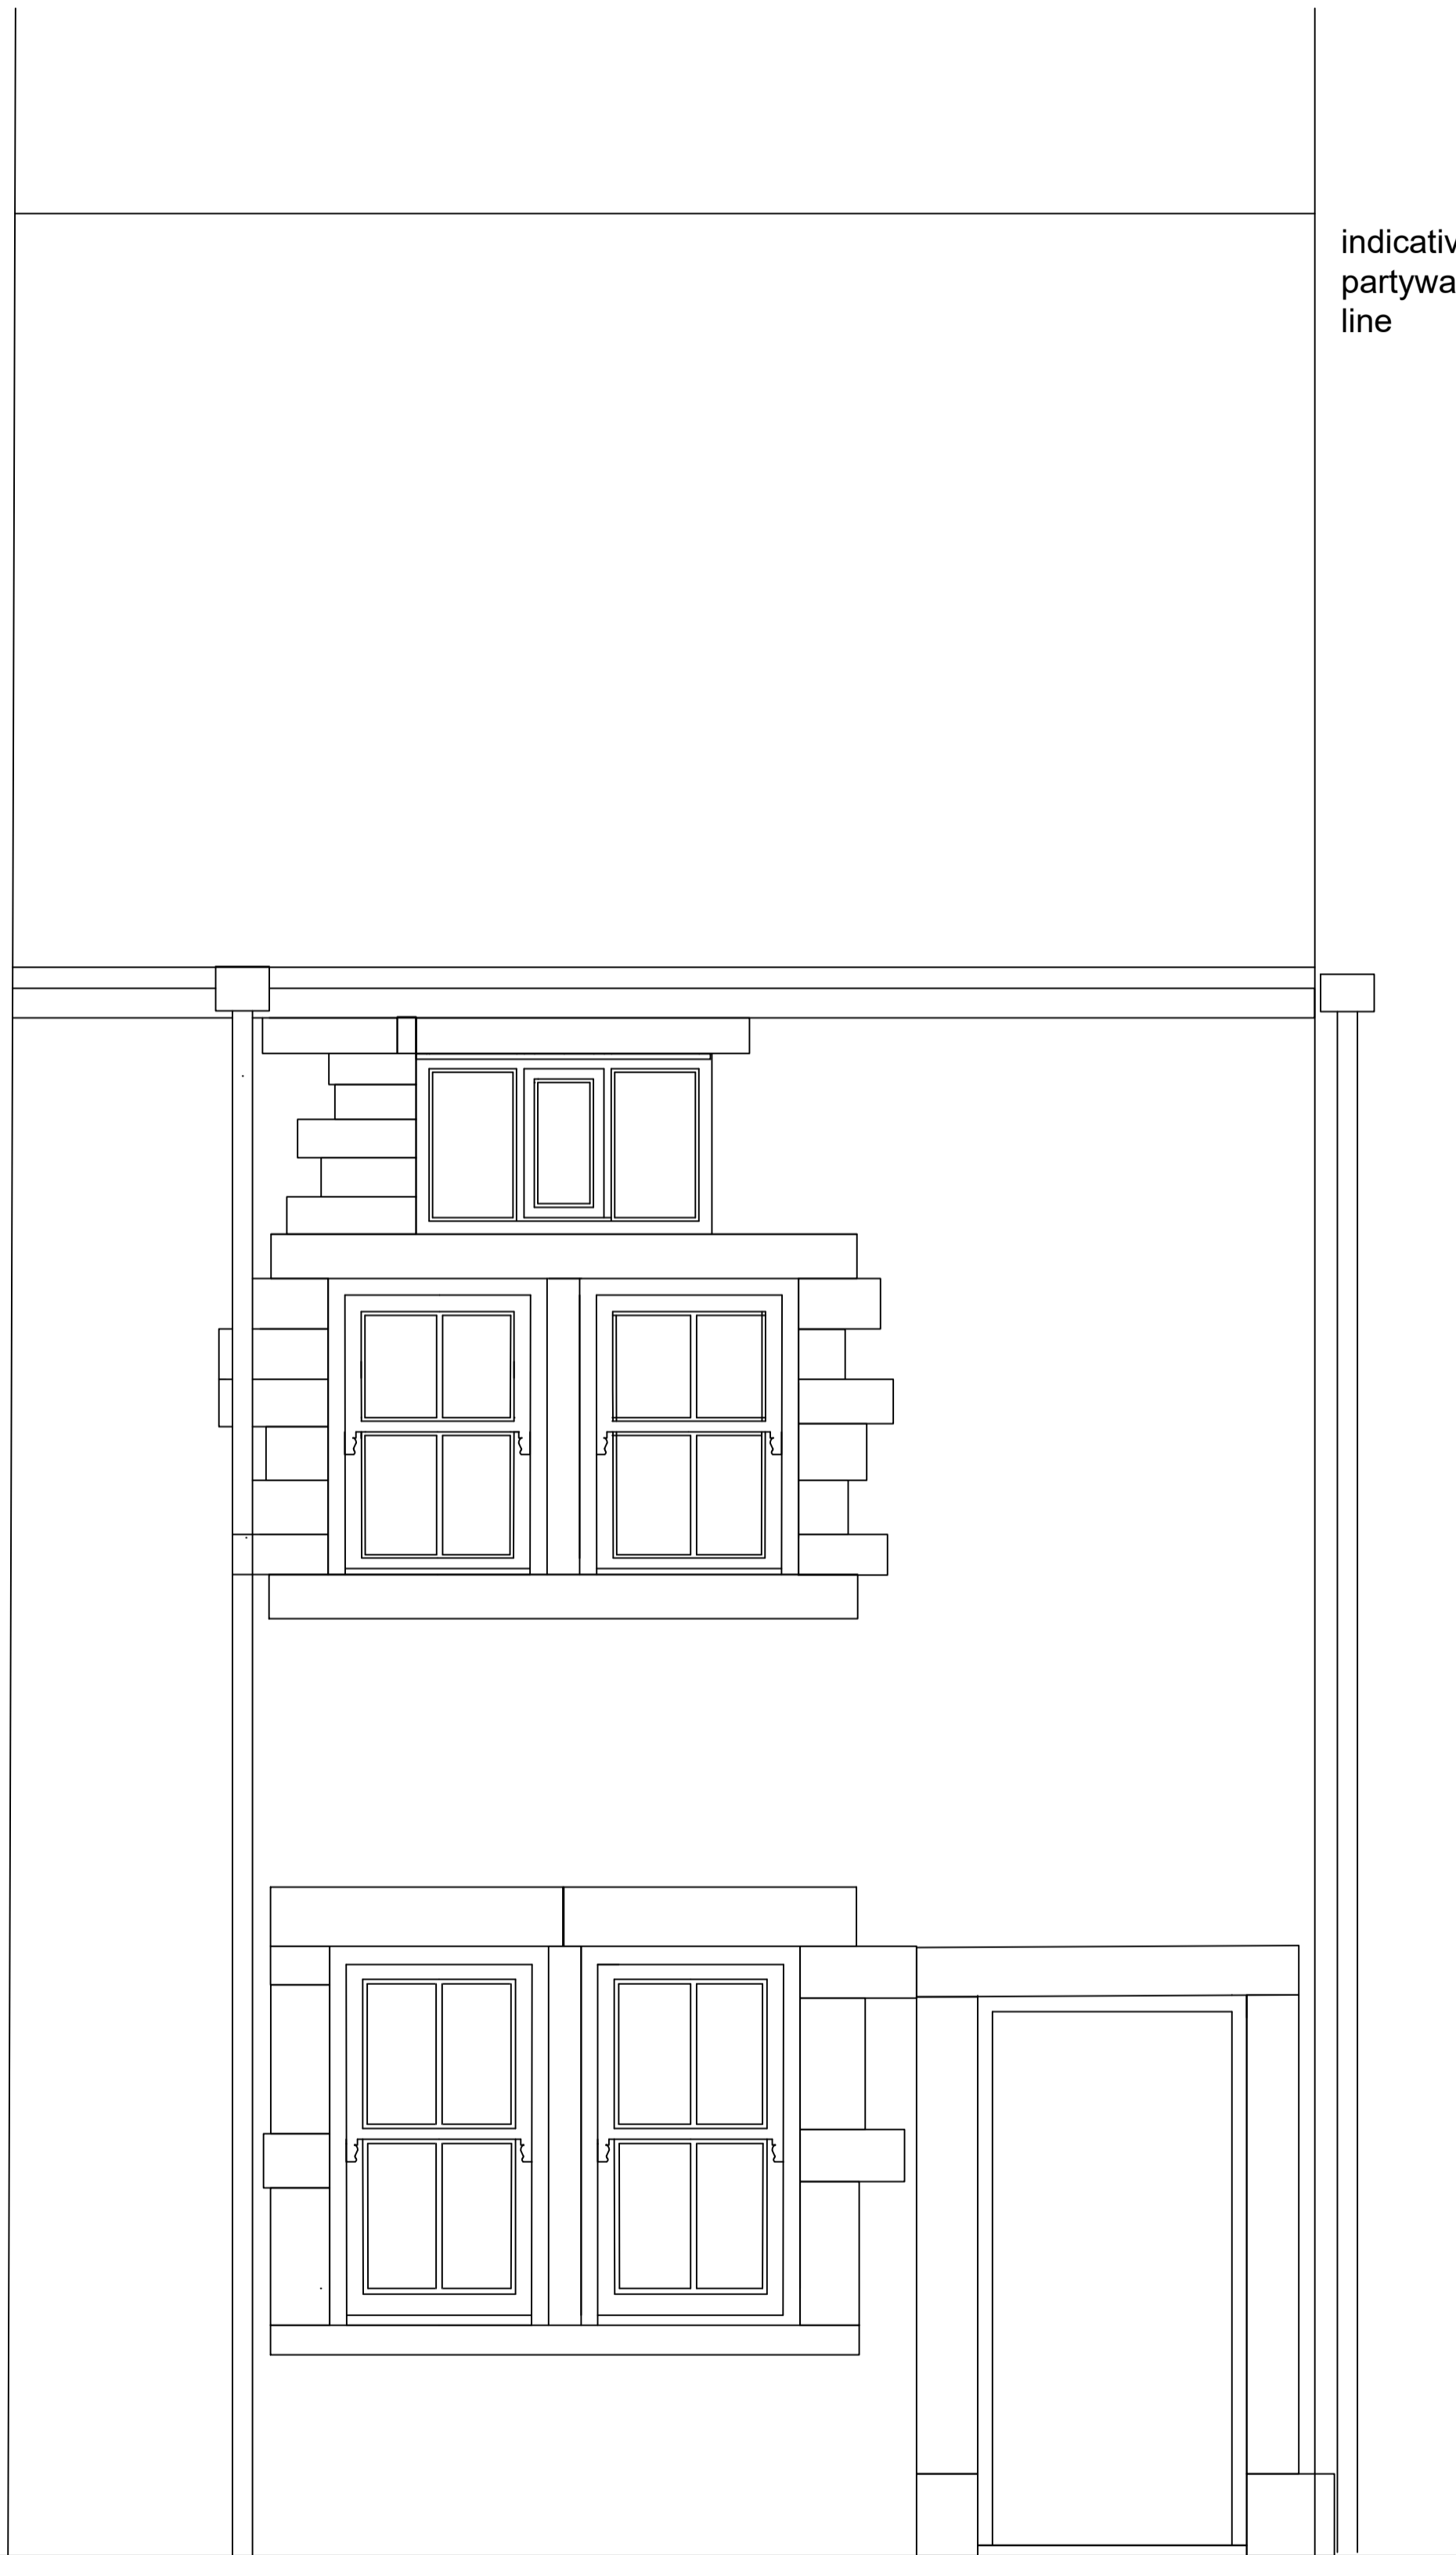

indicative  
partywall  
line

indicative  
partywall  
line

Section through the front wall

Front Elevation showing new windows

Proposed Windows for the front of  
18 Church Street, Ribchester

Drawing no 01 Rev a  
Scale 1:20 (at A2)  
Drawn AMV  
Date Sept 2024