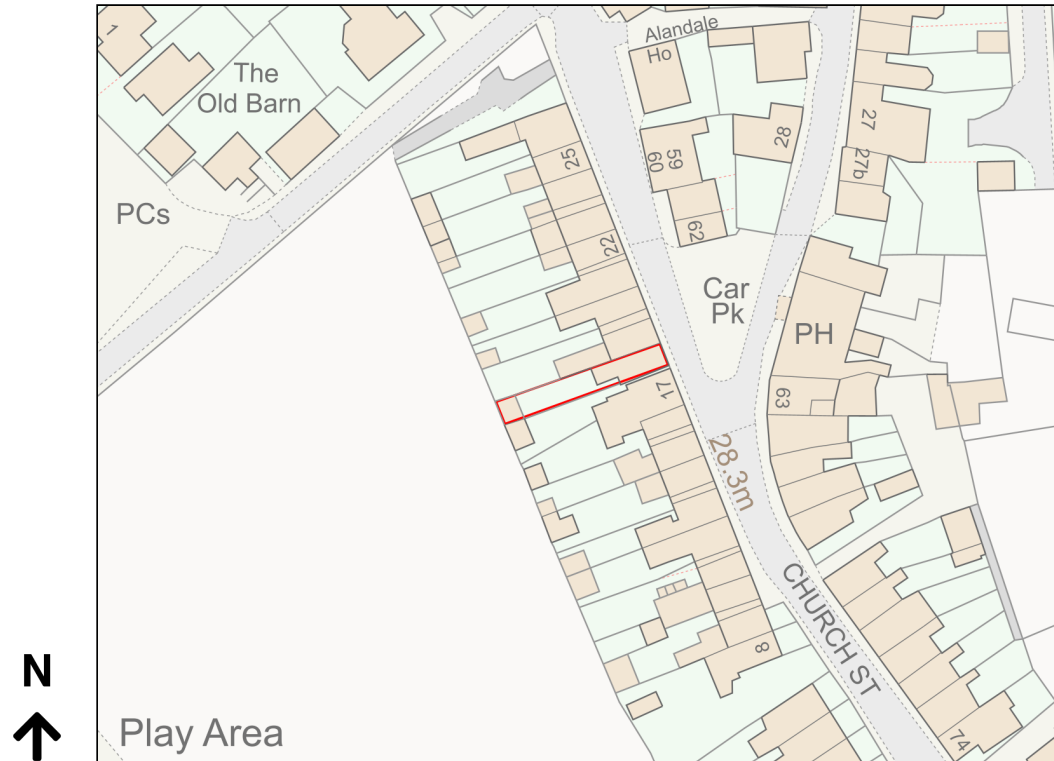

Location Plan

Site Address: 18, Church Street, Ribchester, PR3 3XP

Date Produced: 03-Jul-2023

Scale: 1:1250 @A4

Planning Portal Reference: PP-12283858v1